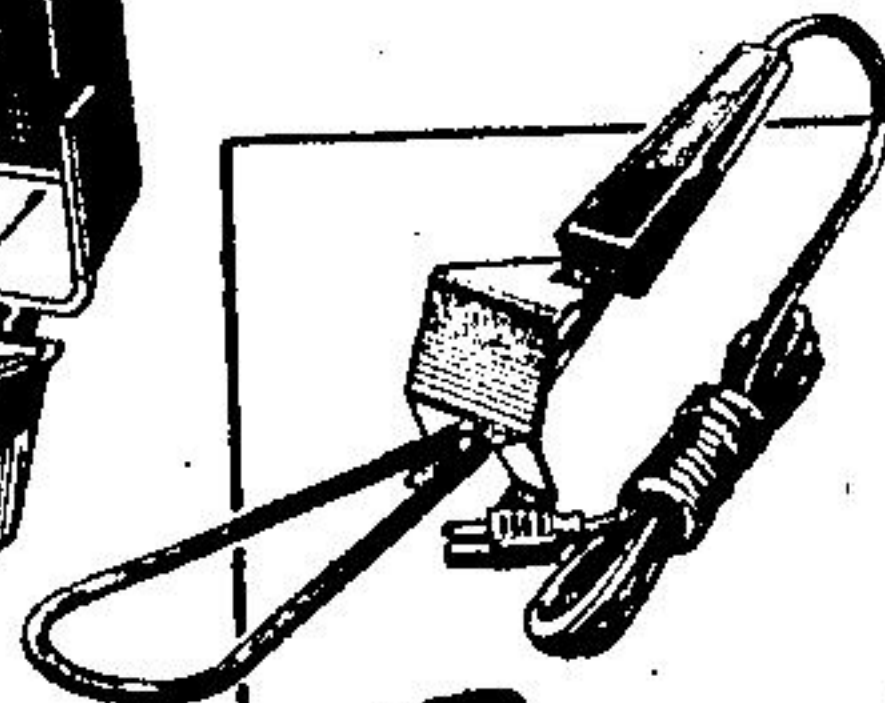

Propane Tank

22⁹⁵
20lbs.

Our Reg. 27.95

**SAVE
15⁰⁷**

No. 88770

Electric BBQ. Starter

Starts barbecues quickly and safely! 3 prong grounded plug and moisture resistant cord.

3⁵⁹