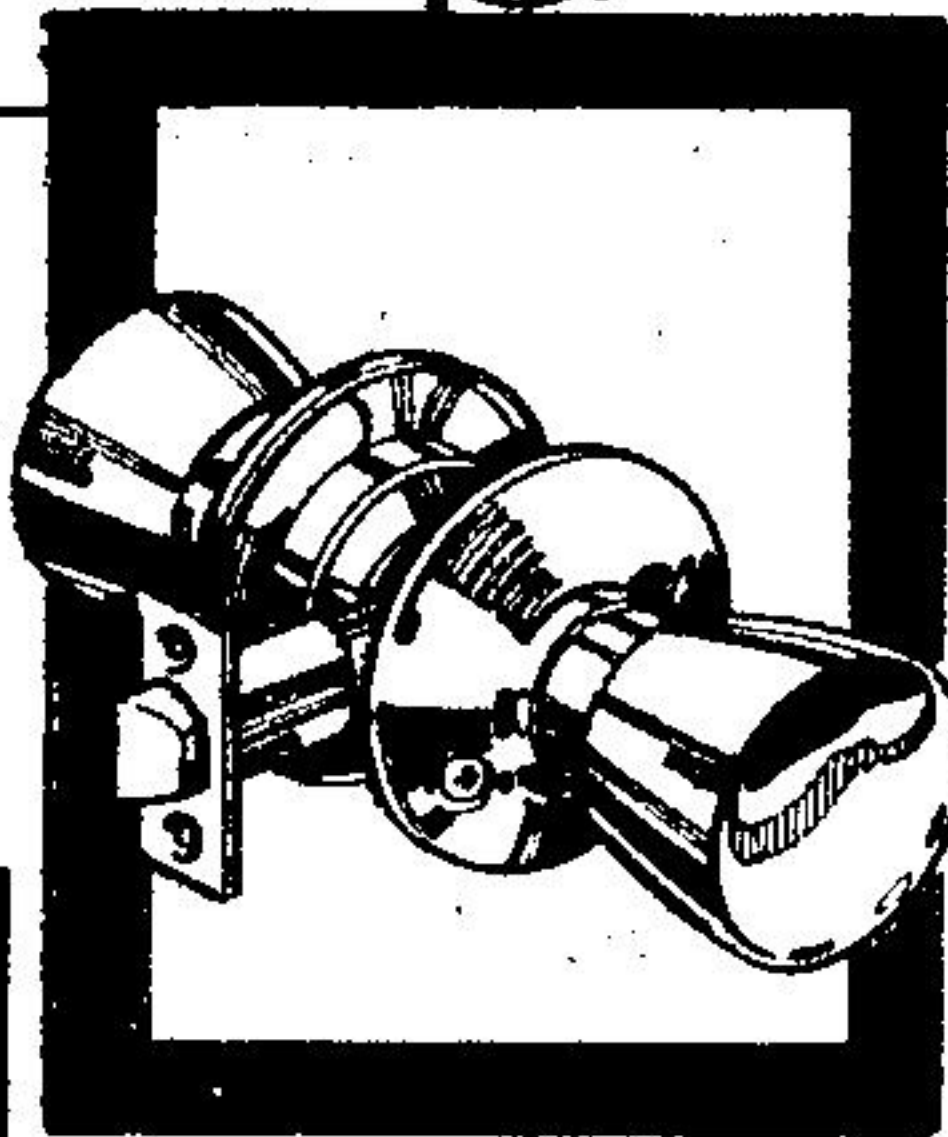

You'll Find Great Buys At Beaver!

SAVE \$10

WEN

SAVE \$16

14" Electric Chain Saw

This powerful, yet lightweight Wen chain saw starts instantly. Just plug it in & pull the trigger. 4oz. capacity, manual oiler. 2 HP motor.

58⁸⁸

Our Reg. 74.95

7-1/4" Circular Saw

Dependable 10 amp motor is just one of the features of this 7-1/4" circular Skil saw. Die-cast aluminum housing. Heavy gauge ribbed foot. Cuts 2-3/8" at 90°.

39⁹⁹

Our Reg. 49.99

Key In Knob Set

2-3/8" backset. Bronze finish.

13⁹⁹

Privacy Lockset

2-3/8" backset. Bronze finish.

5⁹⁹

Passage Latchset

2-3/4" backset. Bronze finish.