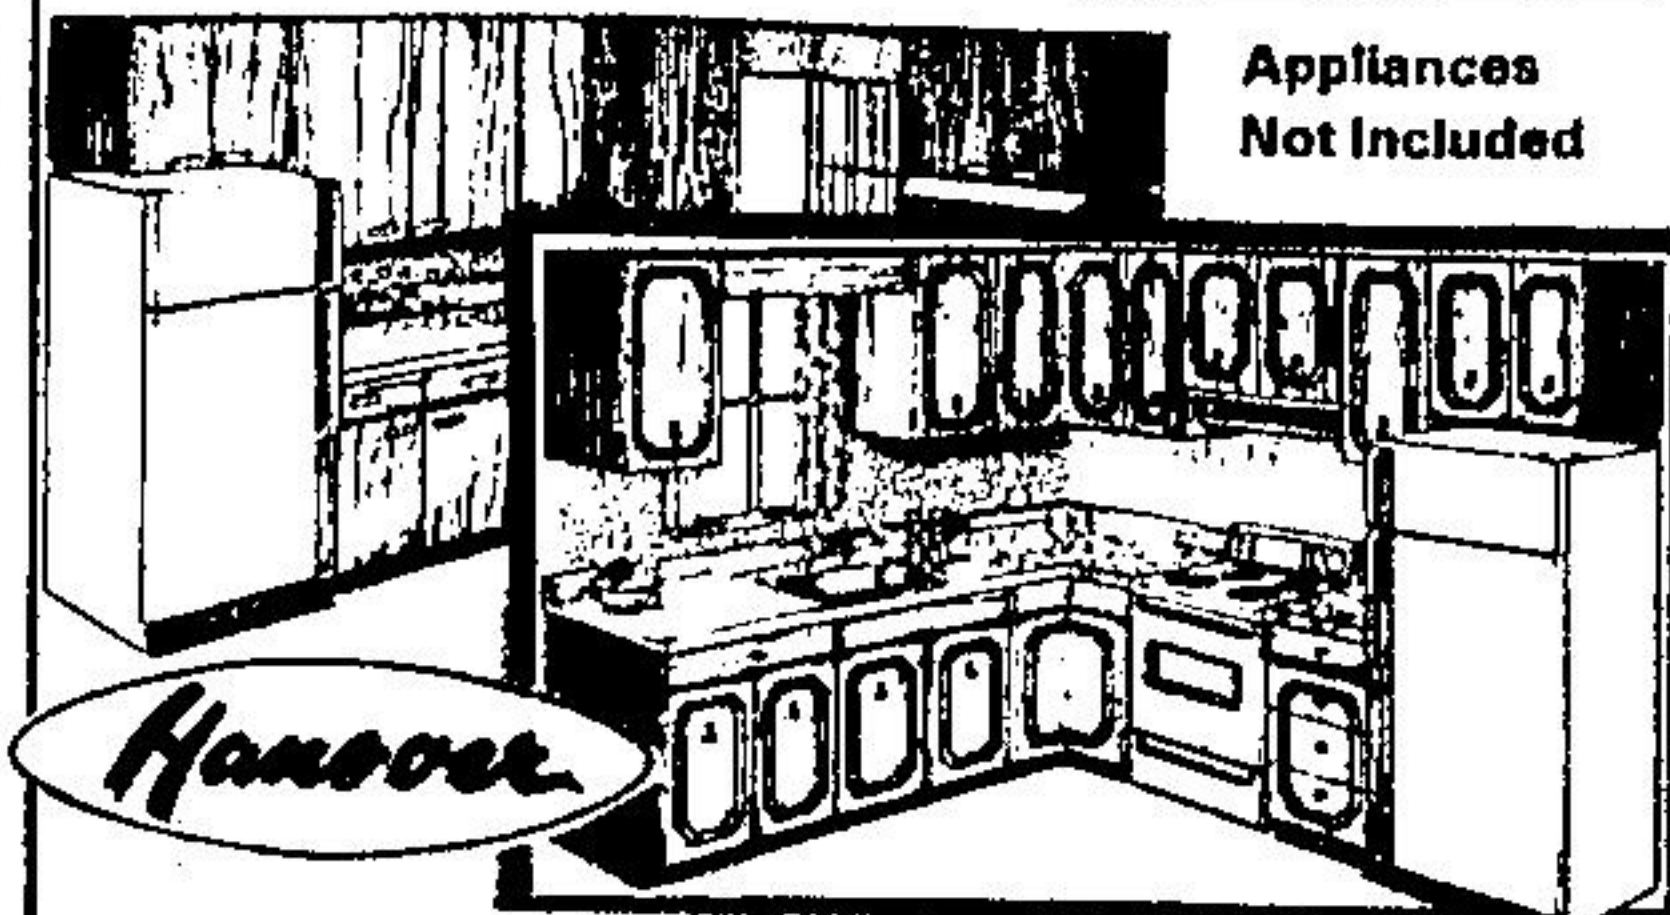

Our Reg. 7.89

Pulley

6-1/2" pulley for clothesline.

2⁹⁹

Galvanized Clothes Line **1⁴⁹**

BEAVER

Plan A Hanover Custom Made Kitchen

Appliances Not Included