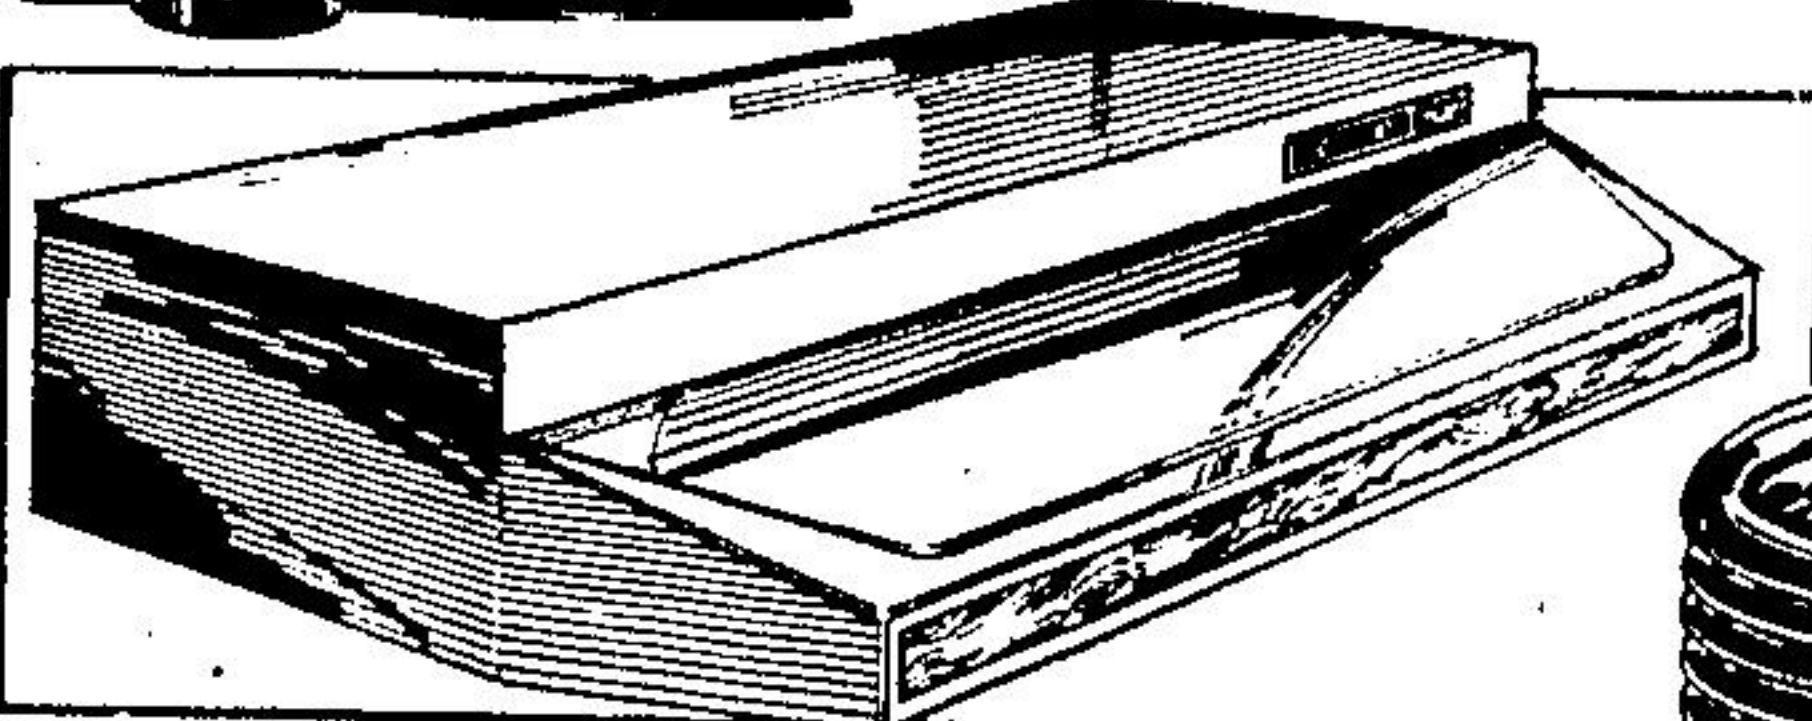

2 Speed Range Hood

Get rid of unwanted cooking smells, steam or smoke with a two speed ducted range hood. Choose avocado, gold, copper or white.

35⁹⁹

ea. Our Reg. 39.99