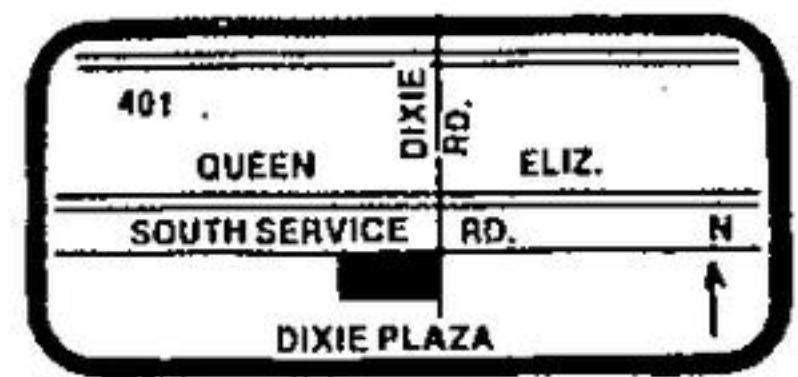

ALYMER LARGE 32 OZ. JUG  
**CATSUP** **99¢**  
CASE OF 12 11.99

MARLBORO MFG. MONTCLAIR BRAND  
**BATHROOM TISSUE** **59¢**  
4 ROLL PKG. CASE OF 96 ROLLS — 13.49

DIRECT FROM PRINCE EDWARD ISLAND,  
TRACTOR TRAILER LOADS OF  
CANADA #1 GRADE  
**POTATOES** **2.99**  
LARGE 50 LB. BAG. LIMIT 2 BAGS

# DIXIE PLAZA

At Dixie Road South of Queen Elizabeth Way

WE RESERVE THE RIGHT TO LIMIT.

**WEDNESDAY** 9 AM - 10 PM  
**THURSDAY** 9 AM - MIDNIGHT  
**FRIDAY** 8 AM - MIDNIGHT  
**SATURDAY** 7 AM - MIDNIGHT  
**MONDAY** 9 AM - 10 PM