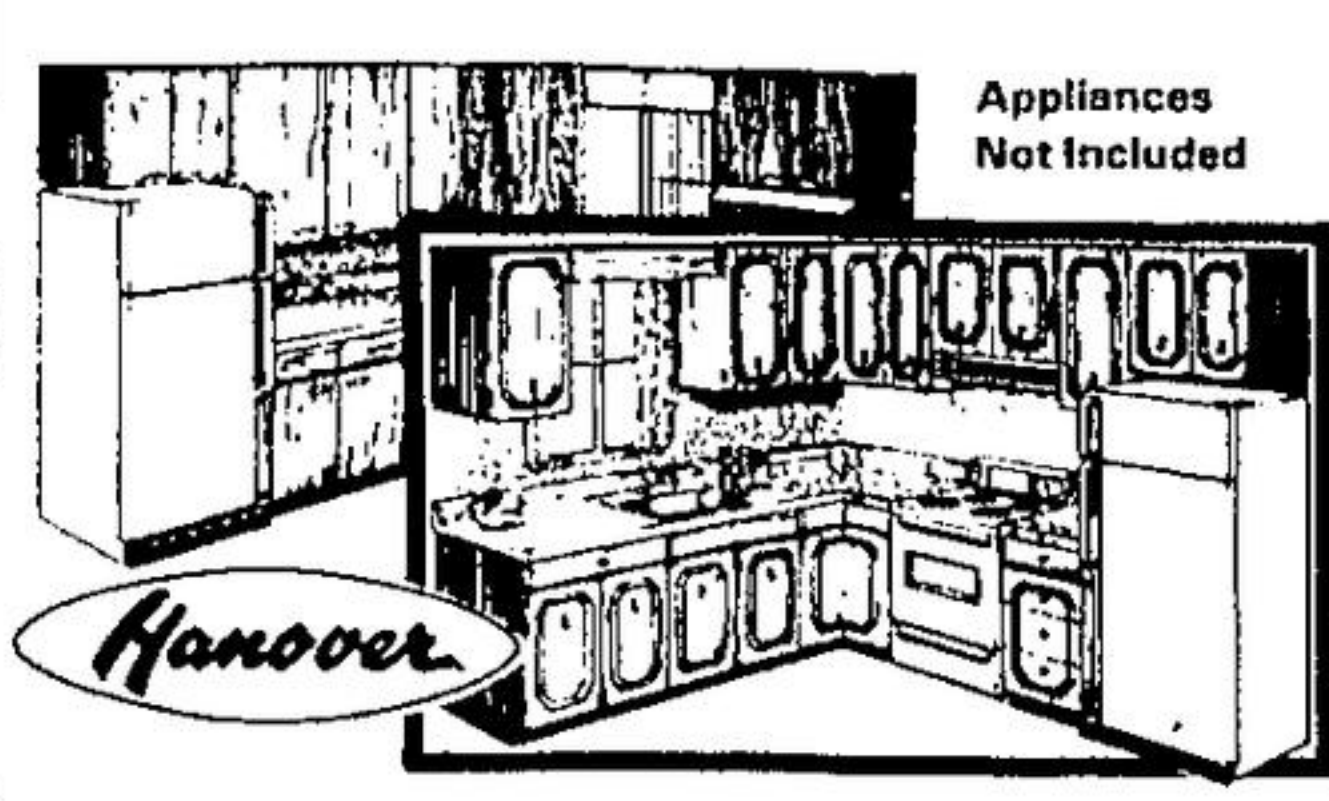

The "Fashioniter" by "Sealy" - at 25% saving!

Save 16% on Colonial-style sofa bed

BEAVER

Plan A Hanover Custom Made Kitchen

Appliances Not Included

There's a Custom Kitchen Designed To Suit Your Needs, And Your Budget

Plan a kitchen that best meets your storage and organization needs. Then let Hanover custom make beautiful cabinets in the style & finish of your choice. Handsome units feature hardwood frame construction, baked-on furniture finish and one year warranty.

Free Estimates - Phone 457-1391
24 Hrs. A Day - Installation Available