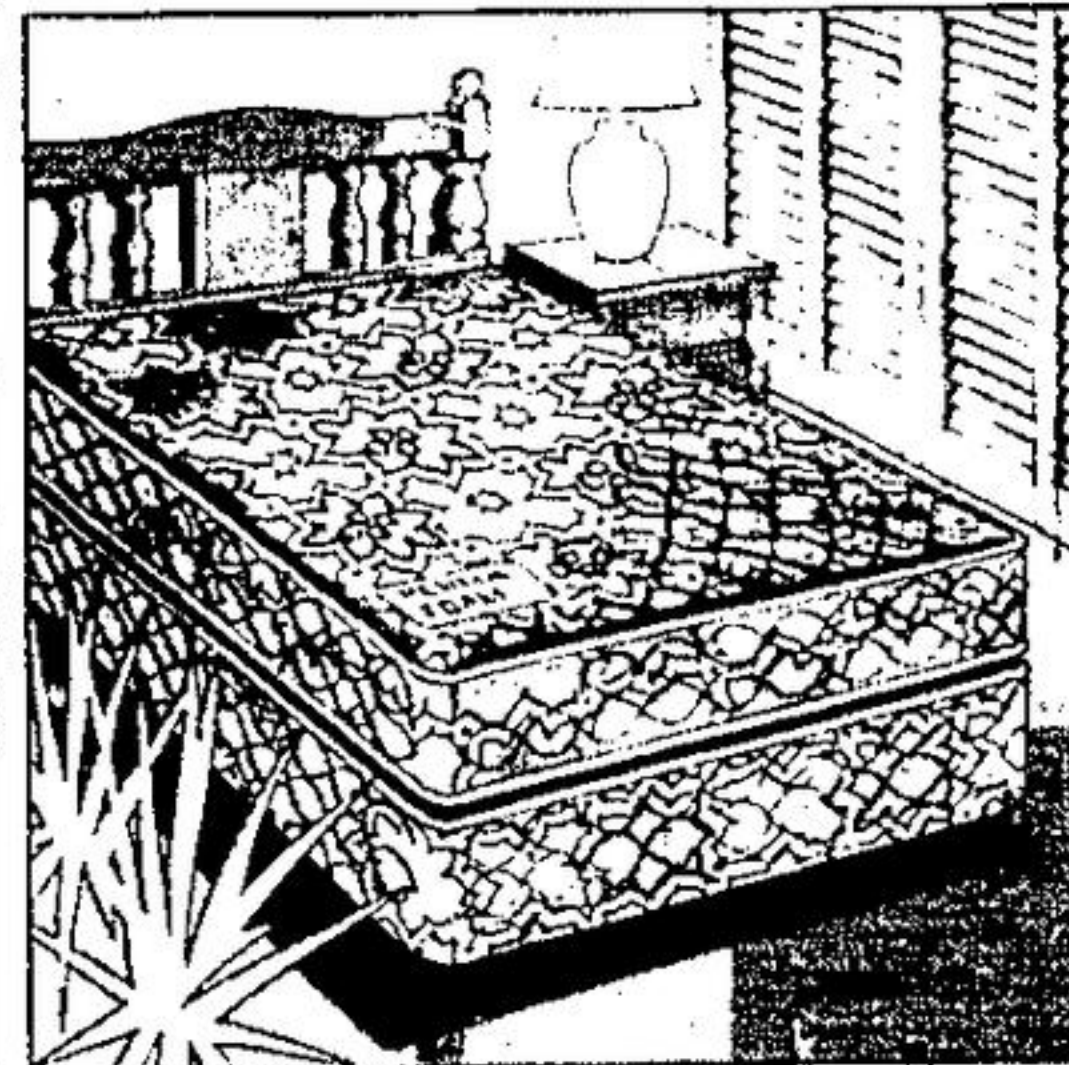

Eden Mills

Three deaths sadden residents of community

by Mrs. W. MacDougall
Sympathy is extended to the Barden Family in the loss of a dear aunt, Mrs. Charles (Lida) Armstrong of Guelph. Mrs. Armstrong was buried in Eden Mills Cemetery on Wednesday. Mrs. Ross Campbell of Sundridge was home to attend the service.

Our condolences also to Mr. and Mrs. Vincent Montgomery in the loss of Vince's brother in Fergus.

Five homes underway

1979 housing starts in Rockwood are springing ahead. Already five new homes are under construction, with three more proposed for the near future, according to building official John Salmon. To date, two new homes are slated to be erected in the township.

heart attack while at a dance in Dundas Saturday night. Clarence just retired from work last year. He was an active member of the Presbyterian Church and following in his father's footsteps, had been an elder for many years. He was also a valued member of Eden Mills Cemetery Board. Heartfelt sympathy goes out to Mrs. Ramsey and family in their loss of a dear husband and father.

The Brownies held a workshop at their meeting and made some good chocolates, crafts and an egg tree for decoration for their Spring Spree March 31. Mrs. George Campbell of Sundridge was home for a visit and while here was guest of honor at a baby shower for son Cort, which was hosted by her cousin Mrs. Debbie Marchmont of Guelph. Mrs. William and James Gilbertson recently attended a dinner birthday party for Mrs. Isabel Colvert and Miss Shirley Gilbertson

at the home of Mrs. Herb Gilbertson in Guelph. The Presbyterian Youth Group hosted a potluck dinner for two residents of the Guelph Correctional Centre and their assistant chaplain. Many thanks go to Mrs. Anna Markell and committee for a most suc-