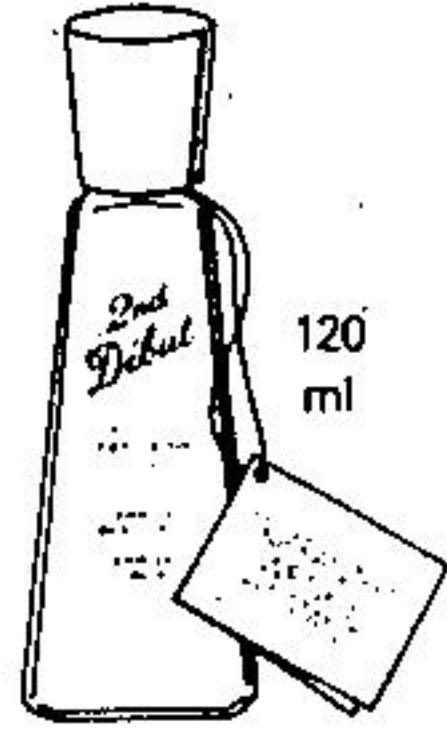

**KERI  
LOTION**  
Regular or Fresh Scent  
**3 39**

**NATURAL HONEY  
LOTION**  
by REVLON  
**1 98**

REGULAR  
OR  
BABY  
FRESH  
**DESITIN**  
SKIN CARE  
LOTION  
**1 39**  
each

**LANACANE**  
BATH  
TREATMENT  
**1 98**

**Q-TIPS**  
COTTON SWABS  
**77¢**

**ALPHA KERI  
BATH OIL**  
**2 39**

**CLEARASIL**  
1.2 oz.  
Regular or  
Vanishing  
**1 49**

**JOHNSON  
BABY POWDER**  
14 oz.  
**1 49**

**ENFALAC**  
CONCENTRATED  
LIQUID INFANT  
FORMULA  
Case of 24's  
**17 49**

**PEARS  
SOAP**  
2 for  
**1 19**

**LANACANE  
MEDICATED  
DRY SKIN LOTION**  
17 oz.  
**1 49**

**32°  
BONUS**  
**VASELINE  
INTENSIVE CARE**  
660 ml  
**1 99**

**2nd Debut**  
with CEF 1200  
It works—you can  
tell by the look on  
your face!  
**3 99**