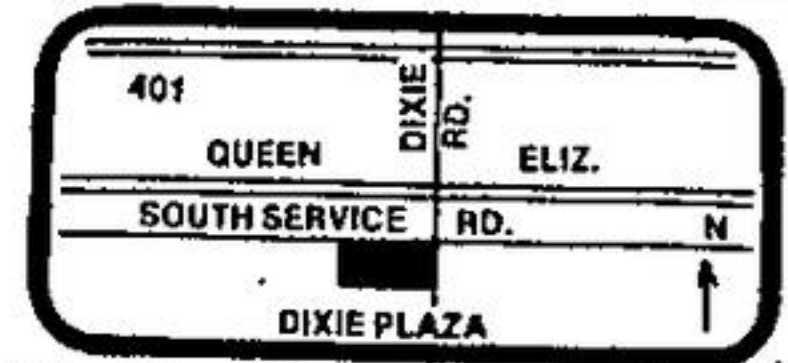

# DIXIE PLAZA

At Dixie Road South of Queen Elizabeth Way

WE RESERVE THE RIGHT TO LIMIT. **WEDNESDAY 9 AM - 10 PM** **THURSDAY 9 AM - MIDNIGHT** **FRIDAY 8 AM - MIDNIGHT** **SATURDAY 7 AM - MIDNIGHT** **MONDAY 9 AM - 10 PM** **PRICES EFFECTIVE UNTIL MONDAY MARCH 12/79**