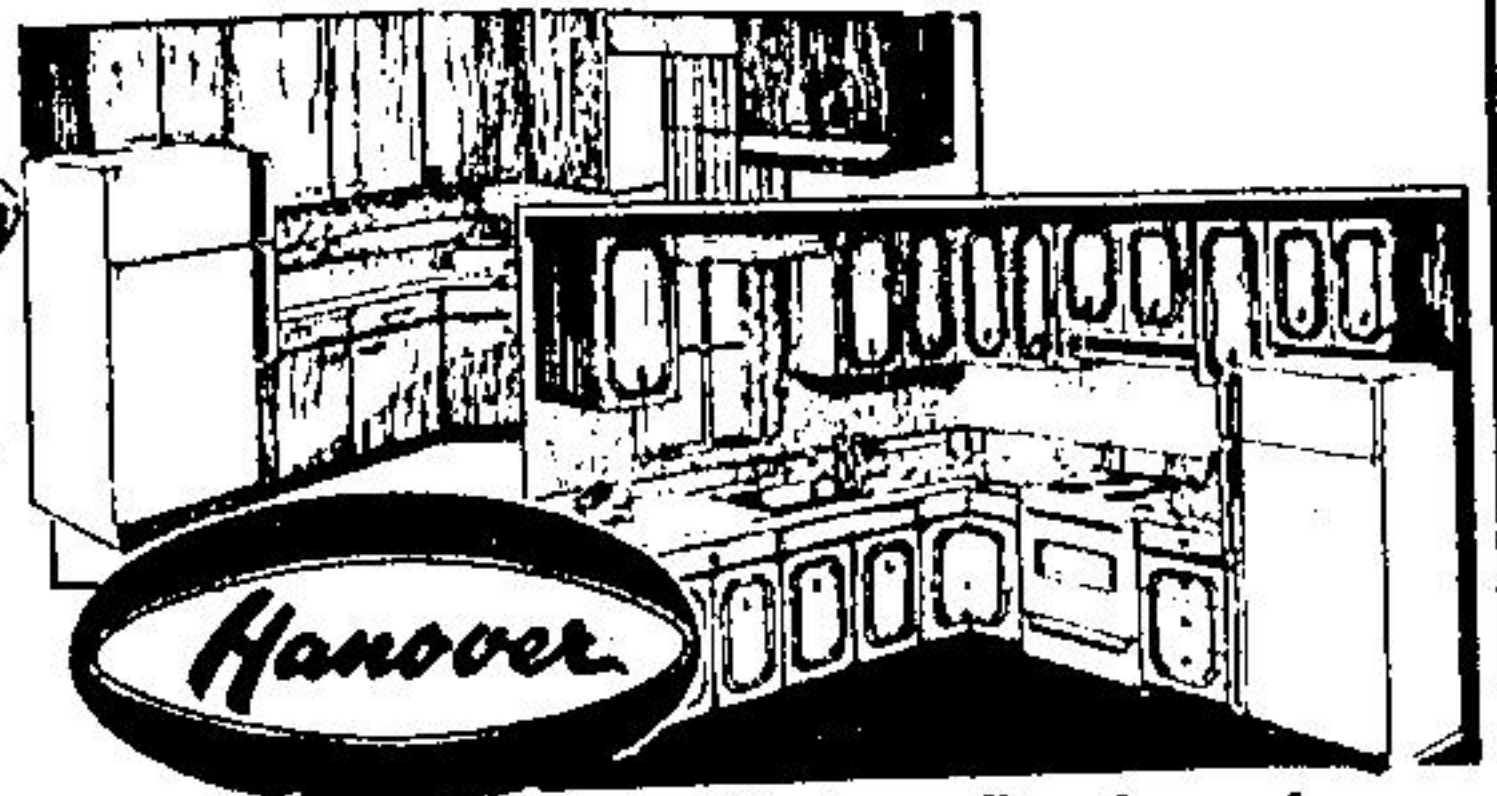

A perfect way to light up working areas where more light is essential. Try a fluorescent fixture in the kitchen, bar area or even the workshop. Tube is not included. See Beaver soon!

7⁷⁷ 24"
Our Reg. 8.99

8⁸⁸ 36"
Our Reg. 10.99

9⁸⁸ 48"
Our Reg. 12.99

Fluorescent Tube **88¢**
40 watt, 48" long tube.
Our Reg. 1.49

BEAVER

10% OFF

The Regular Price Of Hanover Custom Kitchens

There's a Custom Kitchen Designed To Suit Your Needs, And Your Budget