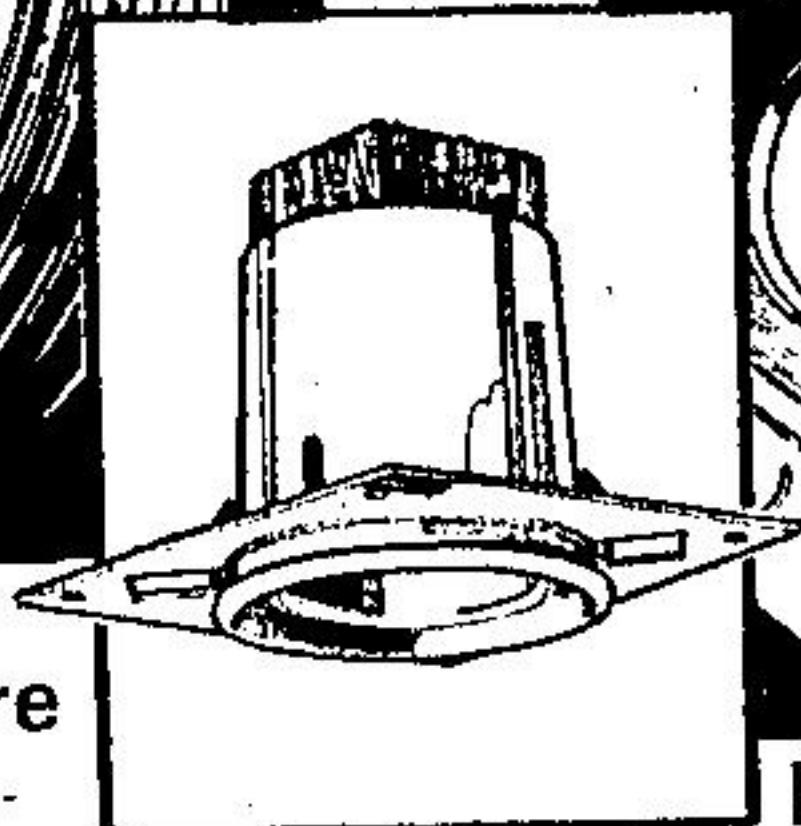

Turn On To Some Terrific

Fluorescent Double Fixture

For double the light, install a 48" double fluorescent fixture! Choose a dual striplight or the wrap around style. Wrap has an acrylic lens. Tubes are extra.

18⁸⁸ double (NOT SHOWN)
Our Reg. 22.99

24⁸⁸ double wrap
Our Reg. 28.99

Copper Household Wire

For most household installations. Insulated with ground. NMD 7 14/2 wire.

19⁹⁹ 75 metres
Our Reg. 27.95

15 ft. Thermo Power Cord... 3.33 (Not shown)

Recessed Round Fixture

5-1/2" diameter fixture for rec room use. White trim.

6⁸⁸ Bulb Extra
Our Reg. 8.99

Dimmer Switch

Dial the mood and save energy. C.S.A. approved.

3⁹⁹
Our Reg. 4.49

Electrical Savings

Fluorescent Single Light Fixtures

A perfect way to light up working areas where more light is essential. Try a fluorescent fixture in the kitchen, bar area or even the workshop. Tube is not included. See Beaver soon!

7⁷⁷ 24"
Our Reg. 8.99