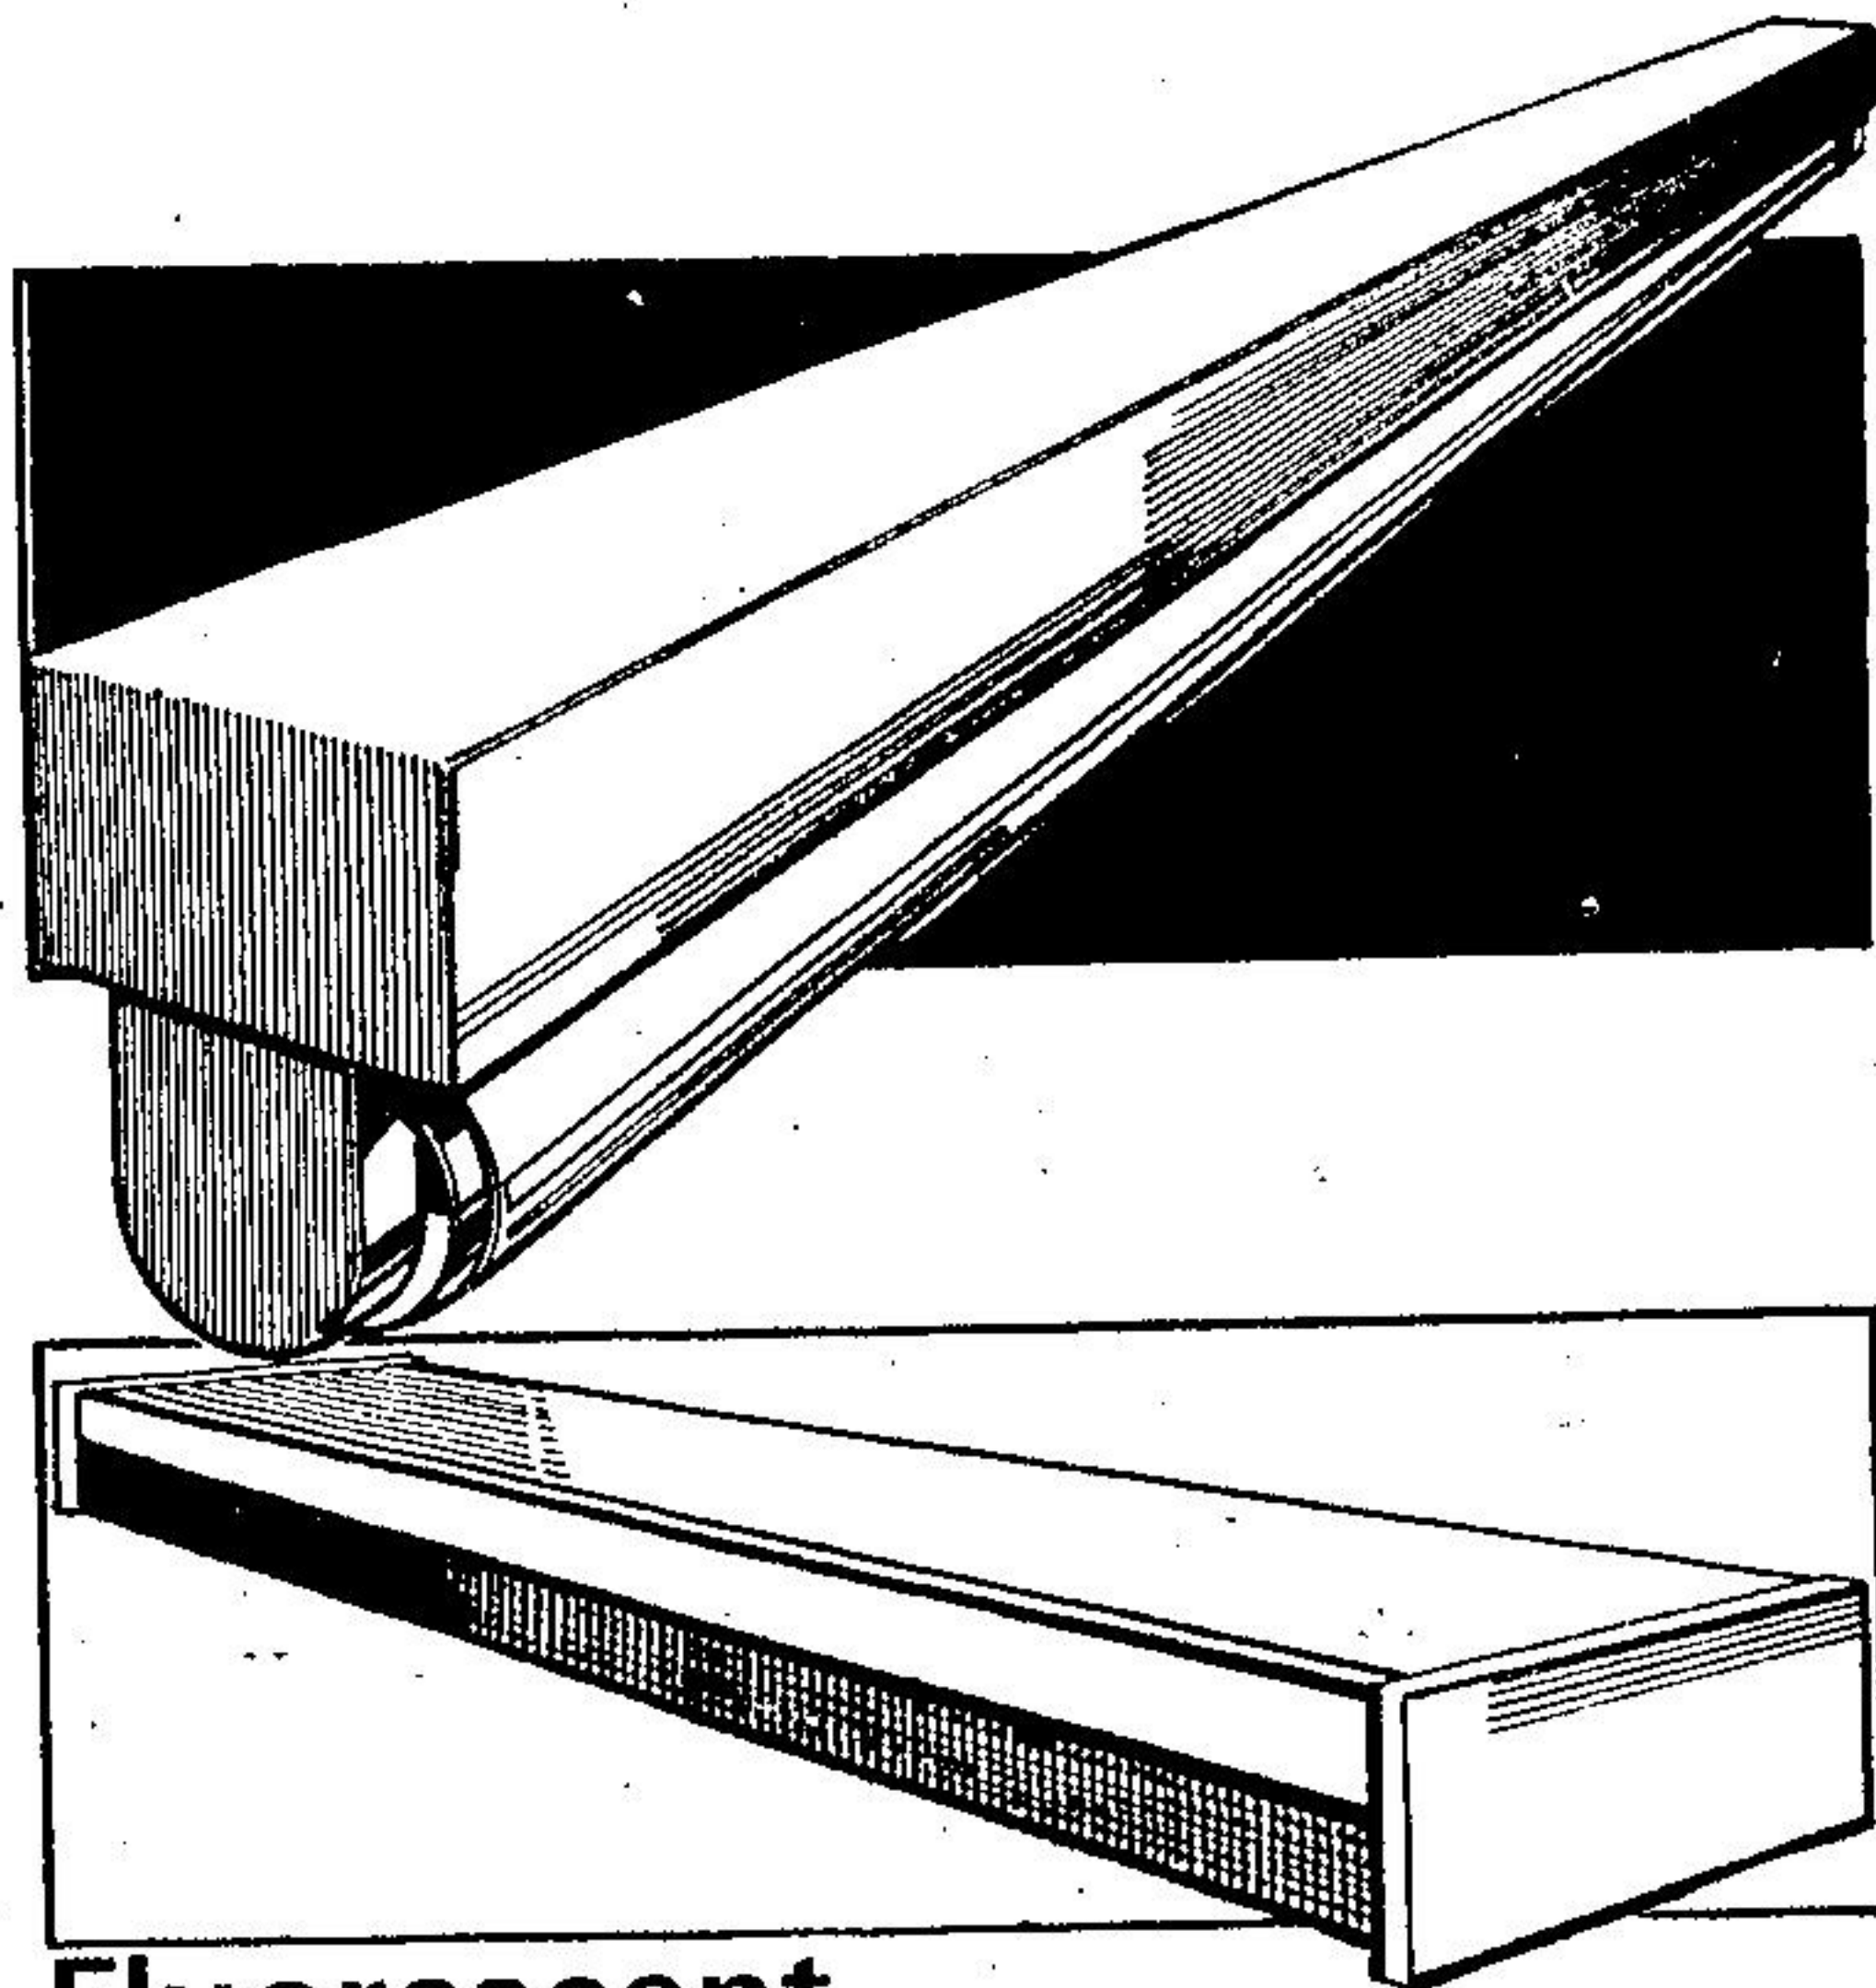

Turn On To Some Terrific

Fluorescent Double Fixture

For double the light, install a 48" double fluorescent fixture! Choose a dual striplight or the wrap around style. Wrap has an acrylic lens. Tubes are extra.

18⁸⁸ double (NOT SHOWN)
Our Reg. 22.99

24⁸⁸ double wrap
Our Reg. 28.99

Copper Household Wire

For most household installations. Insulated with ground. NMD 7 14/2 wire.

19⁹⁹ 75 metres
Our Reg. 27.95

15 ft. Thermo Power Cord... 3.33 (Not shown)

Recessed Round Fixture

5-1/2" diameter fixture for rec room use. White trim.

6⁸⁸ Bulb Extra
Our Reg. 8.99

Dimmer Switch

Dial the mood and save energy. C.S.A. approved.

3⁹⁹
Our Reg. 4.49

Electrical Savings

Fluorescent Single Light Fixtures