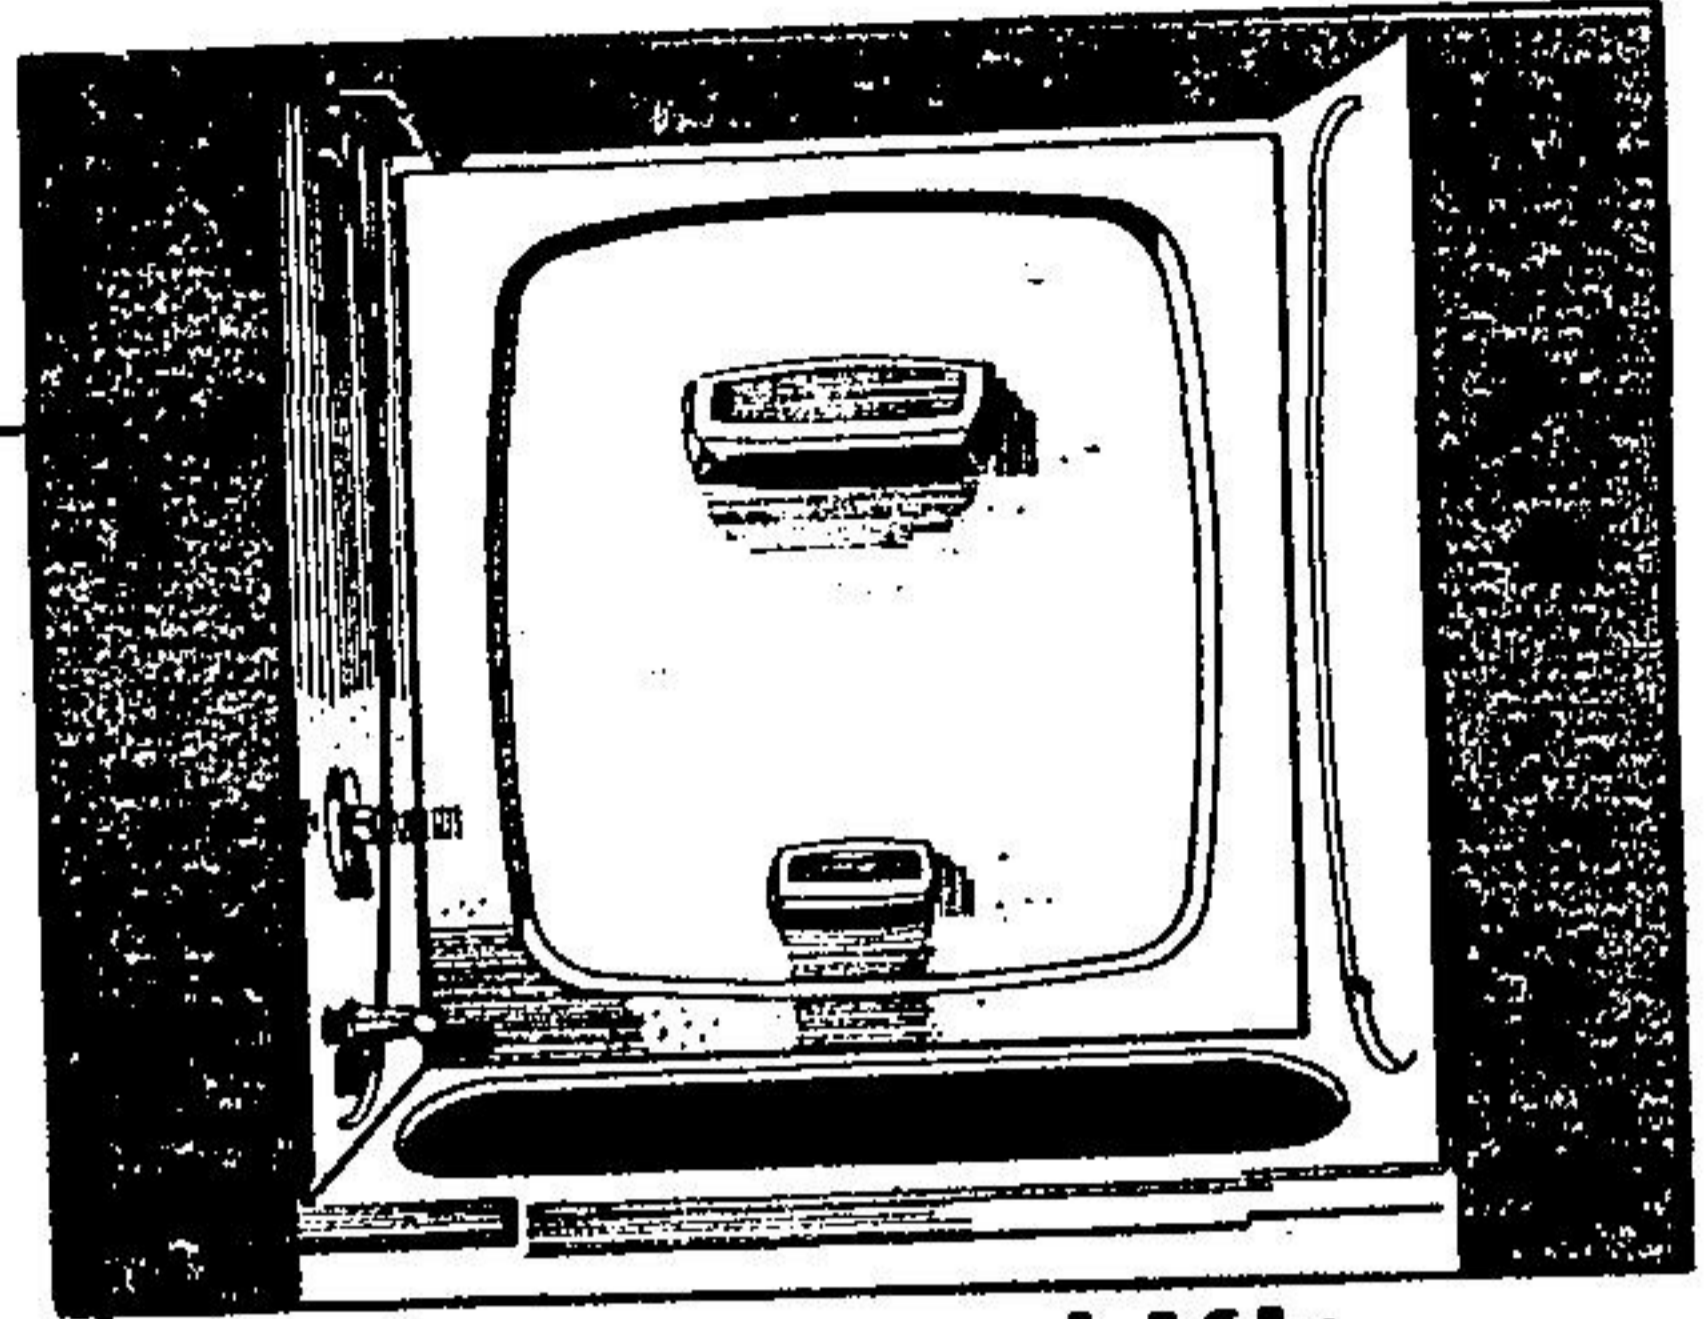

BEAVER

Mirrored Tub Enclosure

Safety tempered mirror is backed with pure White, waterproof vinyl. Features two by-passing doors-one with a glass panel and one with a mirrored panel.

89⁹⁹

Our Reg. 124.95

Tubsurround Kit

A lightweight three piece unit made from tough, A.B.S. plastic. Fits easily onto any 5' tub. Has a built-in shampoo shelf and soap dish. Kit includes all you need for complete installation. White

Special Order
At Some Stores