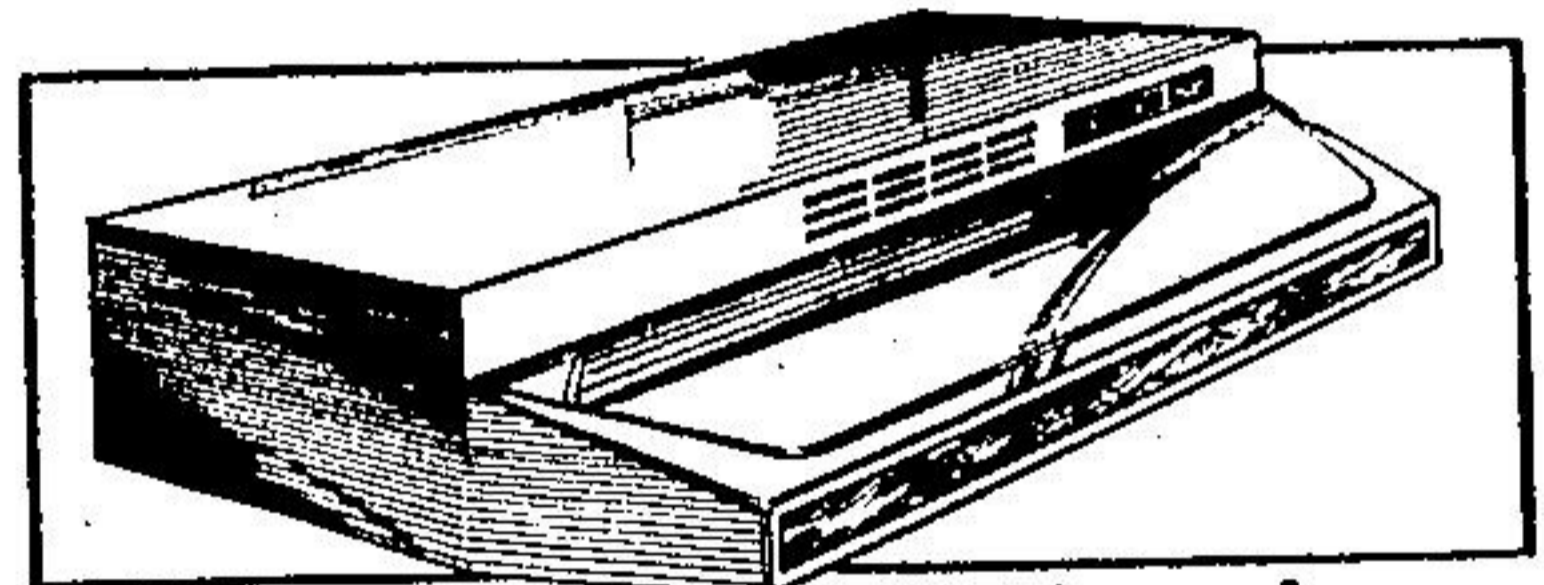

Ductless Range Hood

Ductless range hood in your choice of White, Copper, Gold or Avocado to suit you appliances.

39⁸⁸

Our Reg. 48.99