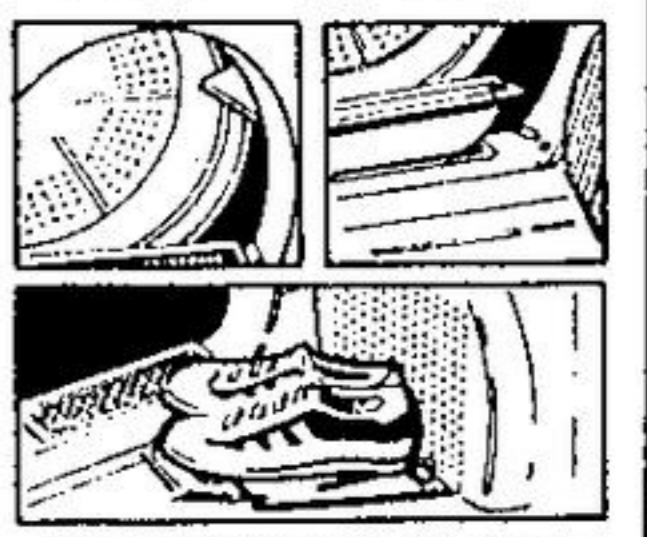

Large porcelain enamelled drum — scratch/chip resistant; 3 fins for uniform drying. Lint trap in door reminds you to clean each time for greater efficiency. Removable drying rack holds articles (running shoes, etc.) without tumbling.

(4) 414 — Save 30.00! Viking 3-cycle dryer features Sensitronic dry to ensure proper degree of dryness. Illuminated control panel. Drying rack. Model ED704R, approx. 44 x 27 x 25". In White. Eaton reg. 359.99, Each

329⁹⁹

Harvest Wheat or Almond colour 10.00 extra.

PHONE 861-5111. EATON'S — Toronto Eaton Centre (6th floor) 257; Yorkdale, Scarborough, Sherway, Don Mills, Shoppers' World, Warehouse Store (Shppard Ave. W.), Bramalea, Oshawa, Rockwood, Roxdale, Dufferin, Victoria Park, Gerrard Square, Pickering/Sheridan.

T. EATON CO. HOUSEHOLD APPLIANCES LIMITED

EATON'S

BRAMALEA
Dixie Rd. Hwy 7
Mon to Fri 9:30 a.m. to 9:30 p.m.
Sat 9:30 a.m. to 6 p.m.

ALSO OUR 7 NEIGHBOURHOOD STORES

DUFFERIN
Dufferin and Bloor
Mon to Sat 10 a.m. to 10 p.m.

VICTORIA PARK
Victoria Park and Sheppard
Mon to Sat 10 a.m. to 10 p.m.

OSHAWA
Mon to Fri 9:30 a.m. to 9:30 p.m.
Sat 9:30 a.m. to 6 p.m.

YONGE/EGLINTON
Mon to Fri 9:30 a.m. to 9:30 p.m.
Sat 9:30 a.m. to 6 p.m.

GERRARD SQUARE
Pape and Gerrard
Mon to Sat 9:30 a.m. to 9:30 p.m.

Eaton's telephone order service open 24 hours daily

861-5111