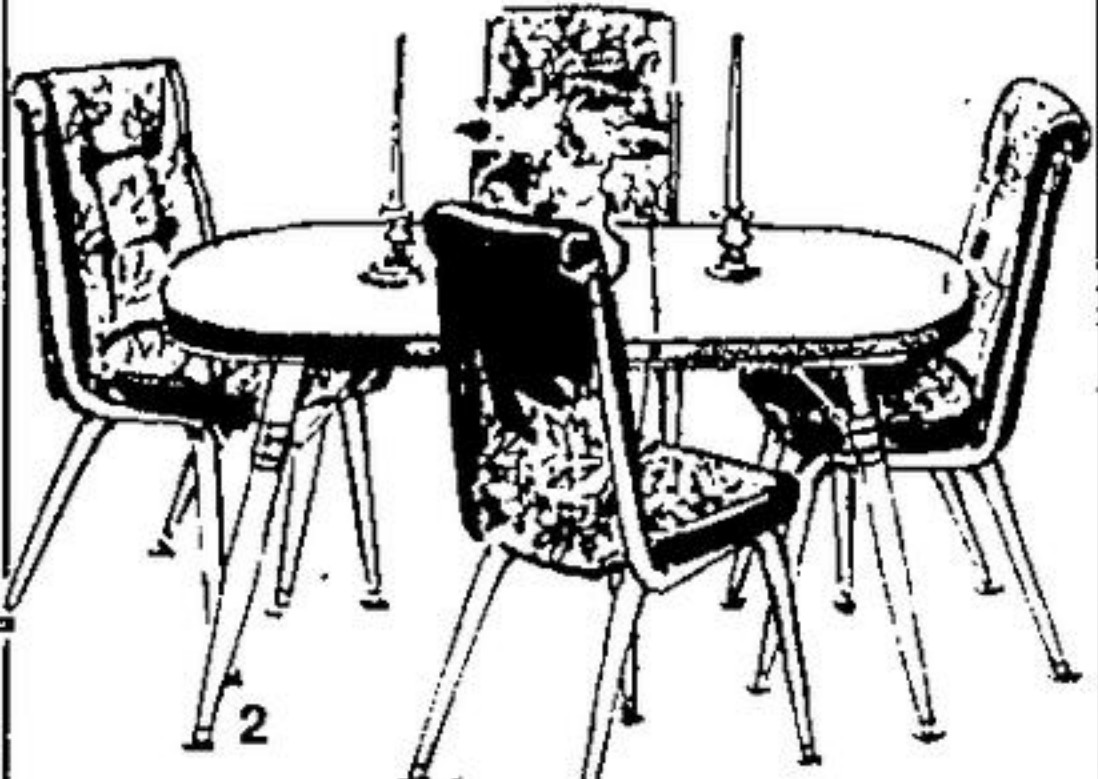

EATON'S

comfortable,
easy-care,
sale-priced

New almond colour frames this pedestal dinette

Eaton price, **169⁹⁹**
3-pcs.

(Table and 2 chairs)
(1) 491 — Smart little set for a cosy twosome! Round pedestal table is 36" in diameter. Plastic laminated top has dappled elm design. Well padded chairs are covered in beige/brown heavy gauge vinyl. (Dept. 470)

This oval table set opens to a roomy 60 inches

Eaton price, **259⁹⁹**
5-pcs.

(Table and 4 chairs)
(2) 491 — The plastic laminate top has a beige marble-look. Closed the table is 36 x 48". Chairs, comfortably upholstered in beige wheat design with dark brown in heavy gauge vinyl. Almond colour frames. (Dept. 470)

Interesting octagonal table, 4 stylish chairs

Eaton price, **269⁹⁹**
5-pcs.

(Table and 4 chairs)
(3) 491 — Smart dappled elm design enhances the plastic laminate table top. Closed, table is 36 x 48" — opens to 60". Upholstered chairs have brown/beige covers in heavy gauge vinyl. Chrome frames. (Dept. 470)

Champagne marble-look tops chrome frames

Eaton price, **469⁹⁹**
5-pcs.

(Table and 4 chairs)
(4) 491 — The pretty oval table gives you an interesting shape to go in your dining area. The plastic laminated table top is 36 x 48" — and opens to 60". The deeply padded arm chairs are a comfortable design. The chairs are covered in chamois-colour, heavy gauge vinyl. (Dept. 470)

Contemporary wood-and-leather look suite

Eaton price, **389⁹⁹**
5-pcs.

(Table and 4 chairs)
(5) 491 — The rectangular table is 36 x 48" — opens to a generous 60". Plastic laminate woodgrain top. Comfortable, padded chairs, covered in beige-brown leather-look heavy gauge vinyl. Chrome frames. (Dept. 470)

Pretty "ice-cream" style dinette seats four

Eaton price, **249⁹⁹**
5-pcs.