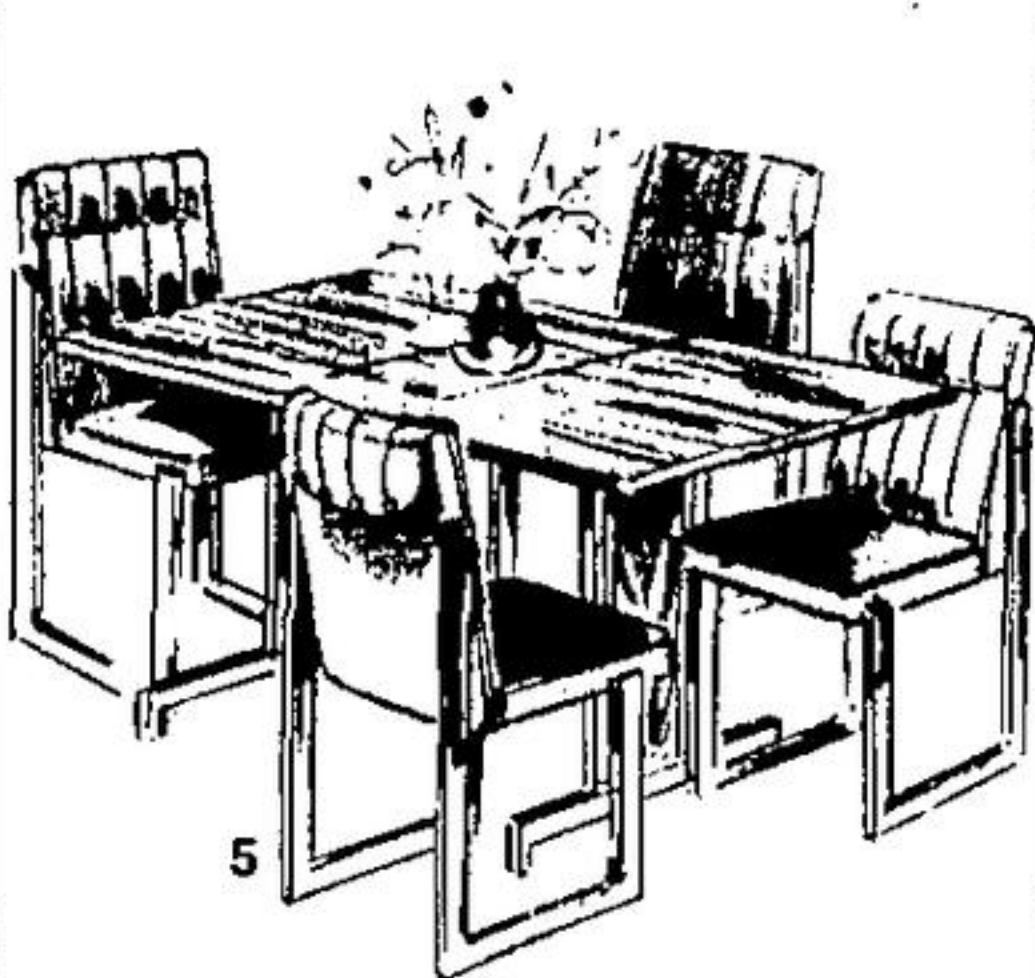

Pretty "ice-cream" style dinette seats four

Eaton price, **249⁹⁹**
5-pcs.

(Table and 4 chairs)
(6) 491 — Fresh, parchment colour finish colours the wrought iron frames. Clear glass topped 36" table. Rich brown vinyl covers the chair seats. (Dept. 470)

Butcher block drop-leaf table, 2 chairs.

Eaton price, **144⁹⁹**
3-pcs.

(Table and 2 chairs)
(7) 491 — Smart! The wood-look laminated table top contrasts beautifully with the brown leather-look vinyl covered high back chairs. Drop leaf table opens to 30 x 42". (Dept. 470)