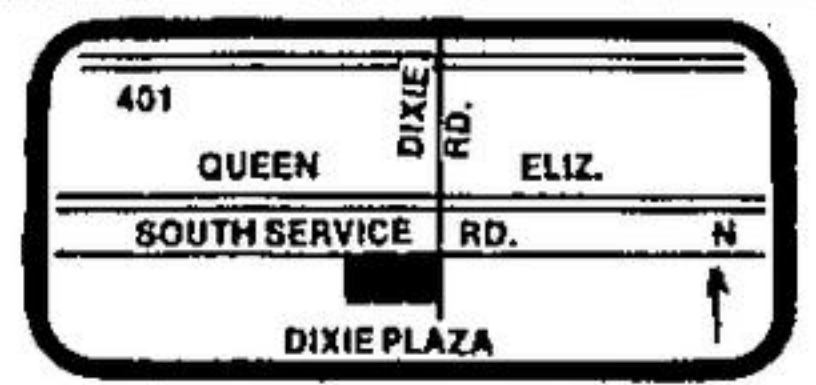

POTATOES **2.99**
LIMIT 2 BAGS LARGE 50 LB. BAG

Mississauga

DIXIE PLAZA

At Dixie Road South of Queen Elizabeth Way

WE RESERVE THE RIGHT TO LIMIT.

TUESDAY
9 AM - 10 PM

WEDNESDAY
9 AM - 10 PM

THURSDAY
9 AM - MIDNIGHT