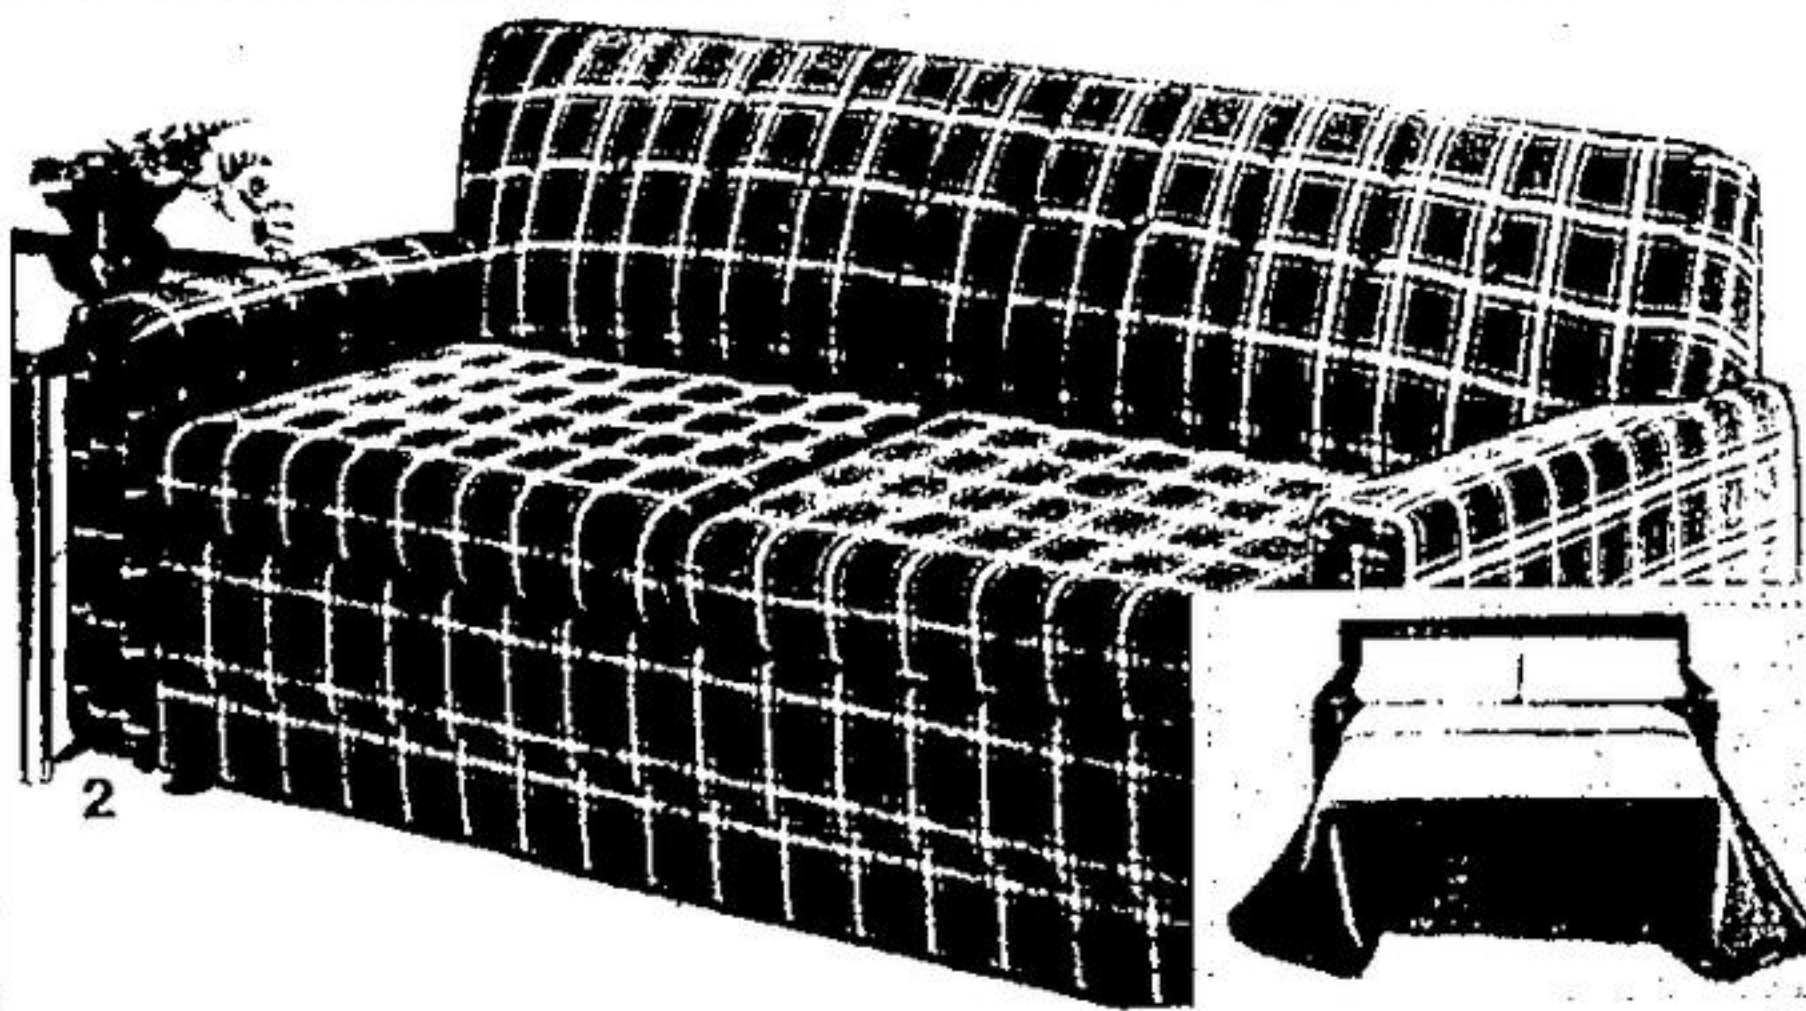

Contemporary Serta sofa bed, matching chair

Brown check, Olefin covers 5" polyurethane foam seats. Solid hardwood frames. Sofa has front casters for easy mobility, double size, spring coil, mattress.

(2) 524 — Sofa bed
Eaton price, each **299.99**
(2A) 524 — Matching Chair
Eaton price, each **159.99**

Phone 861-5111. Eaton's — Toronto Eaton Centre (5th floor) - 271; Yorkdale, Scarborough, Sherway, Don Mills, Shoppers' World, Warehouse Store (Sheppard Ave., W.), Bramalea, Oshawa, Rockwood, Rexdale, Dufferin, Yonge-Eglinton, Victoria Park, Gerrard Square.