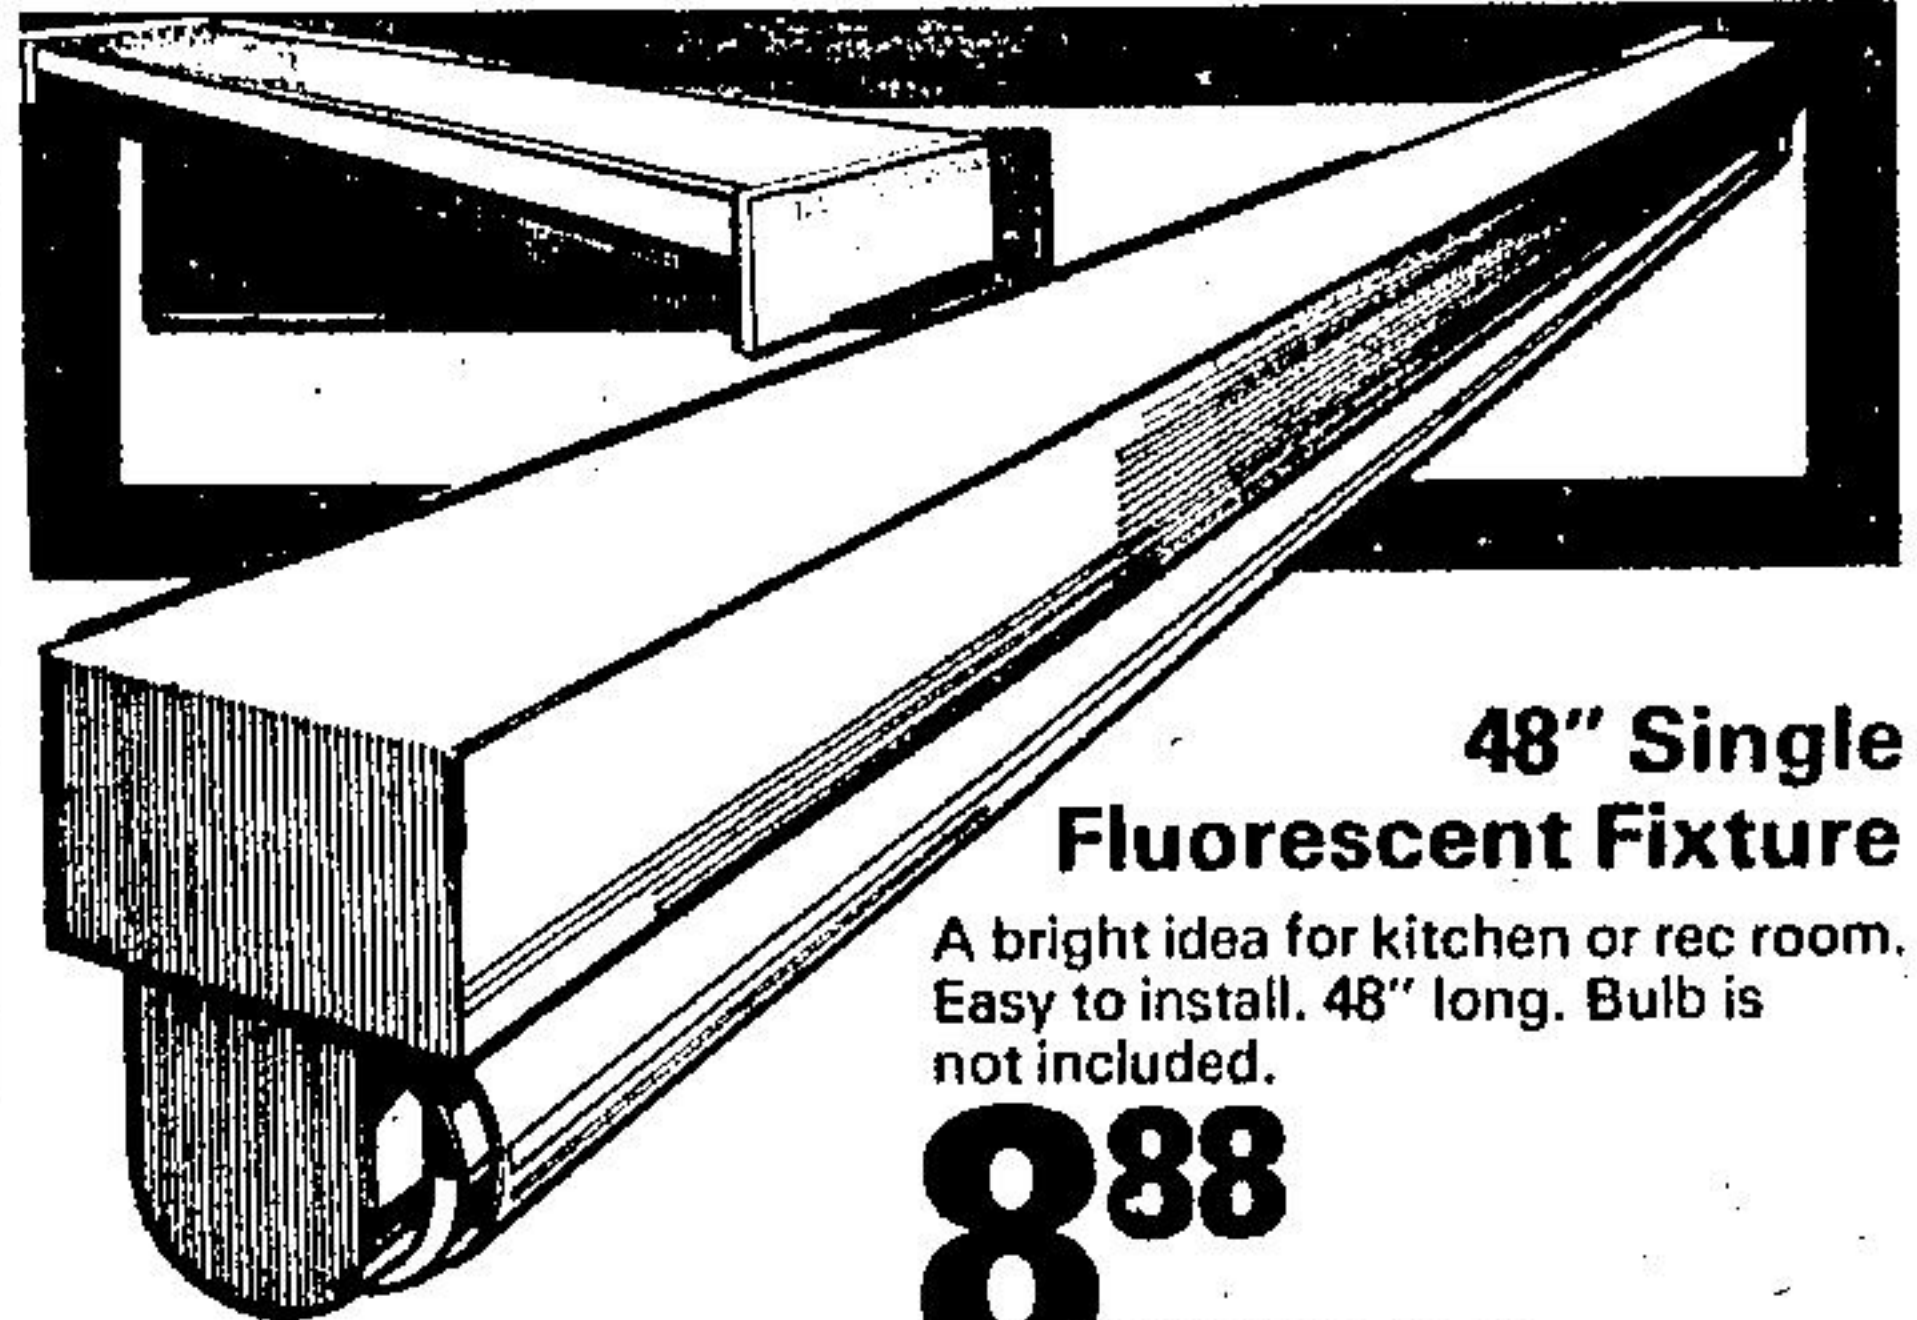

60⁸⁸
18 gallon

Our Reg. 64.88

48" Single Fluorescent Fixture

A bright idea for kitchen or rec room. Easy to install. 48" long. Bulb is not included.

8⁸⁸

Our Reg. 12.99

48" Double Wrap Fluorescent Fixture

48" long fixture with 2-40 watt rapid start & clear acrylic diffuser. White finish. Bulb extra