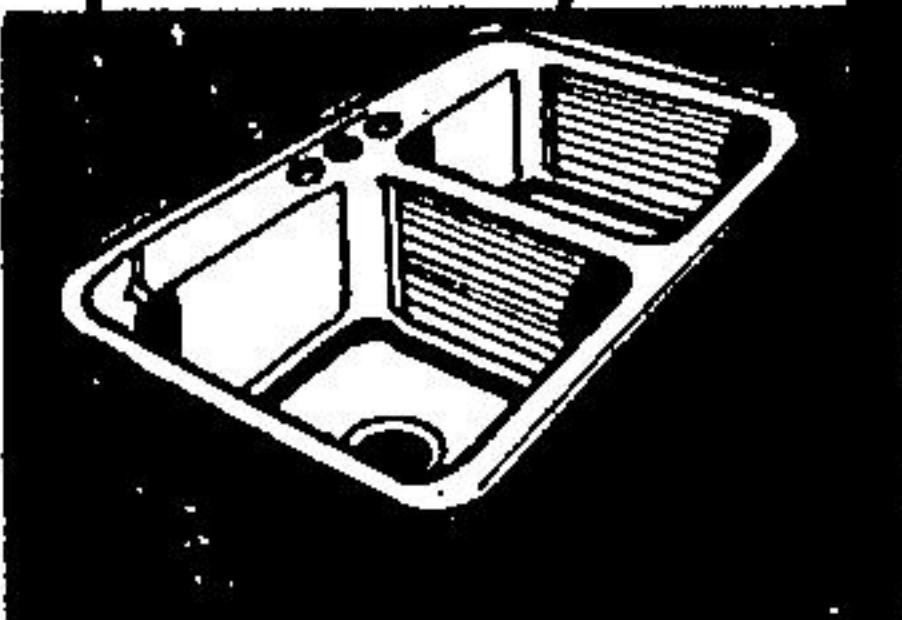

Stainless Steel Sink

Durable double bowl stainless steel sink that's fully under-coated for long wear. 31" x 20-1/2" x 7"

52⁴⁴
Our Reg. 59.95