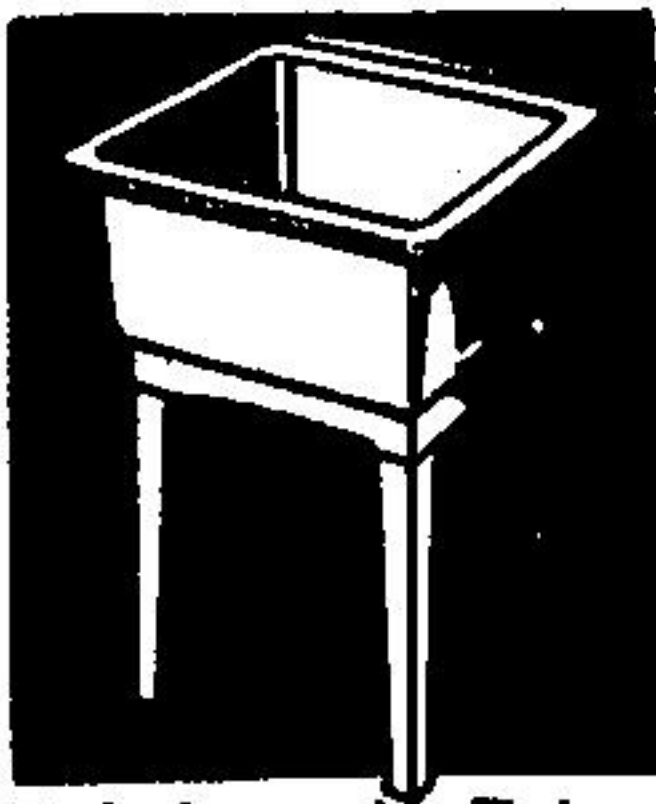

Poly Laundry Tub
Oyster White polypropylene tub with four legs. Single.

16⁸⁸
Our Reg. 19.49