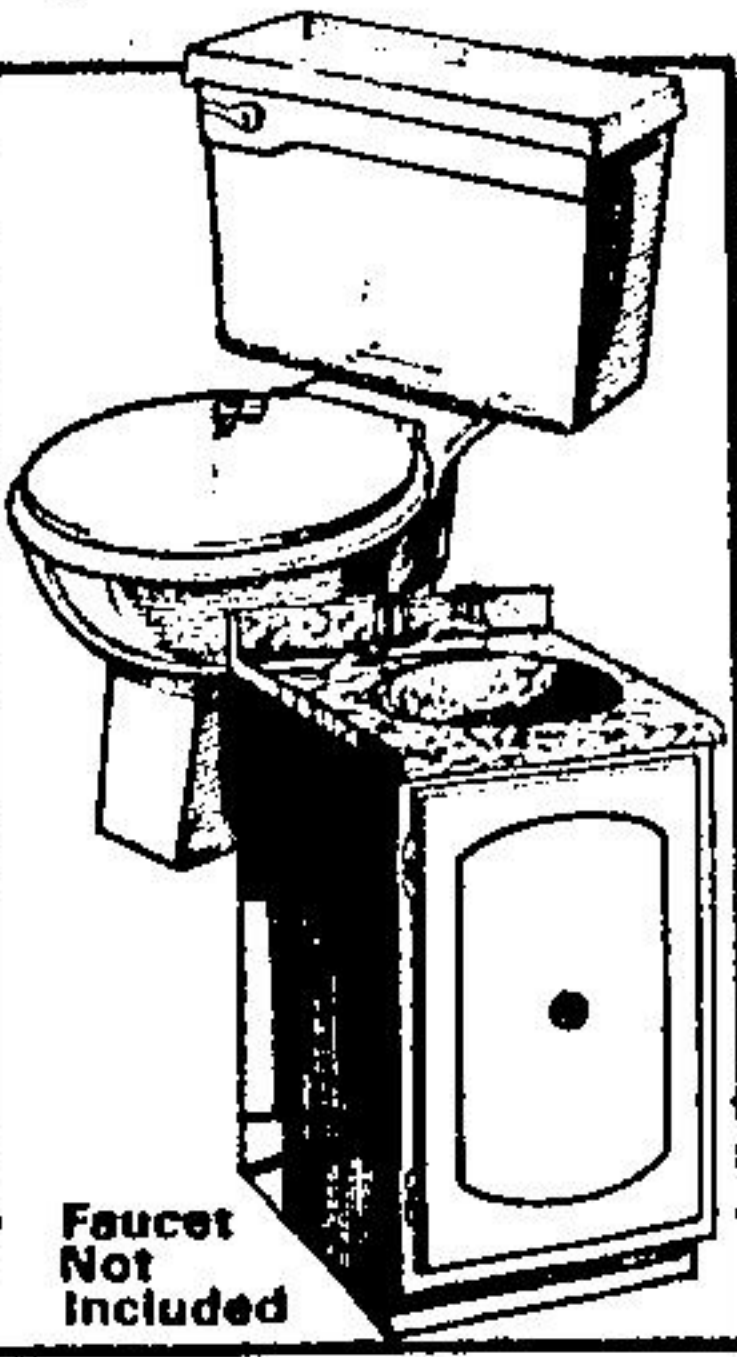

White Toilet

White vitreous china toilet with reverse trap function. Our Reg. 46.95 Seat Extra

39⁹⁹

Shower Cabinet

Metal shower stall with faucet, curtain & showerhead. 30" x 30" Our Reg. 62.99

49⁹⁵ 75" high

White Vanity

Marble top vanity. Base has Gold inlaid design. 16" x 20"

49⁹⁵
Our Reg. 69.95

Faucet Not Included