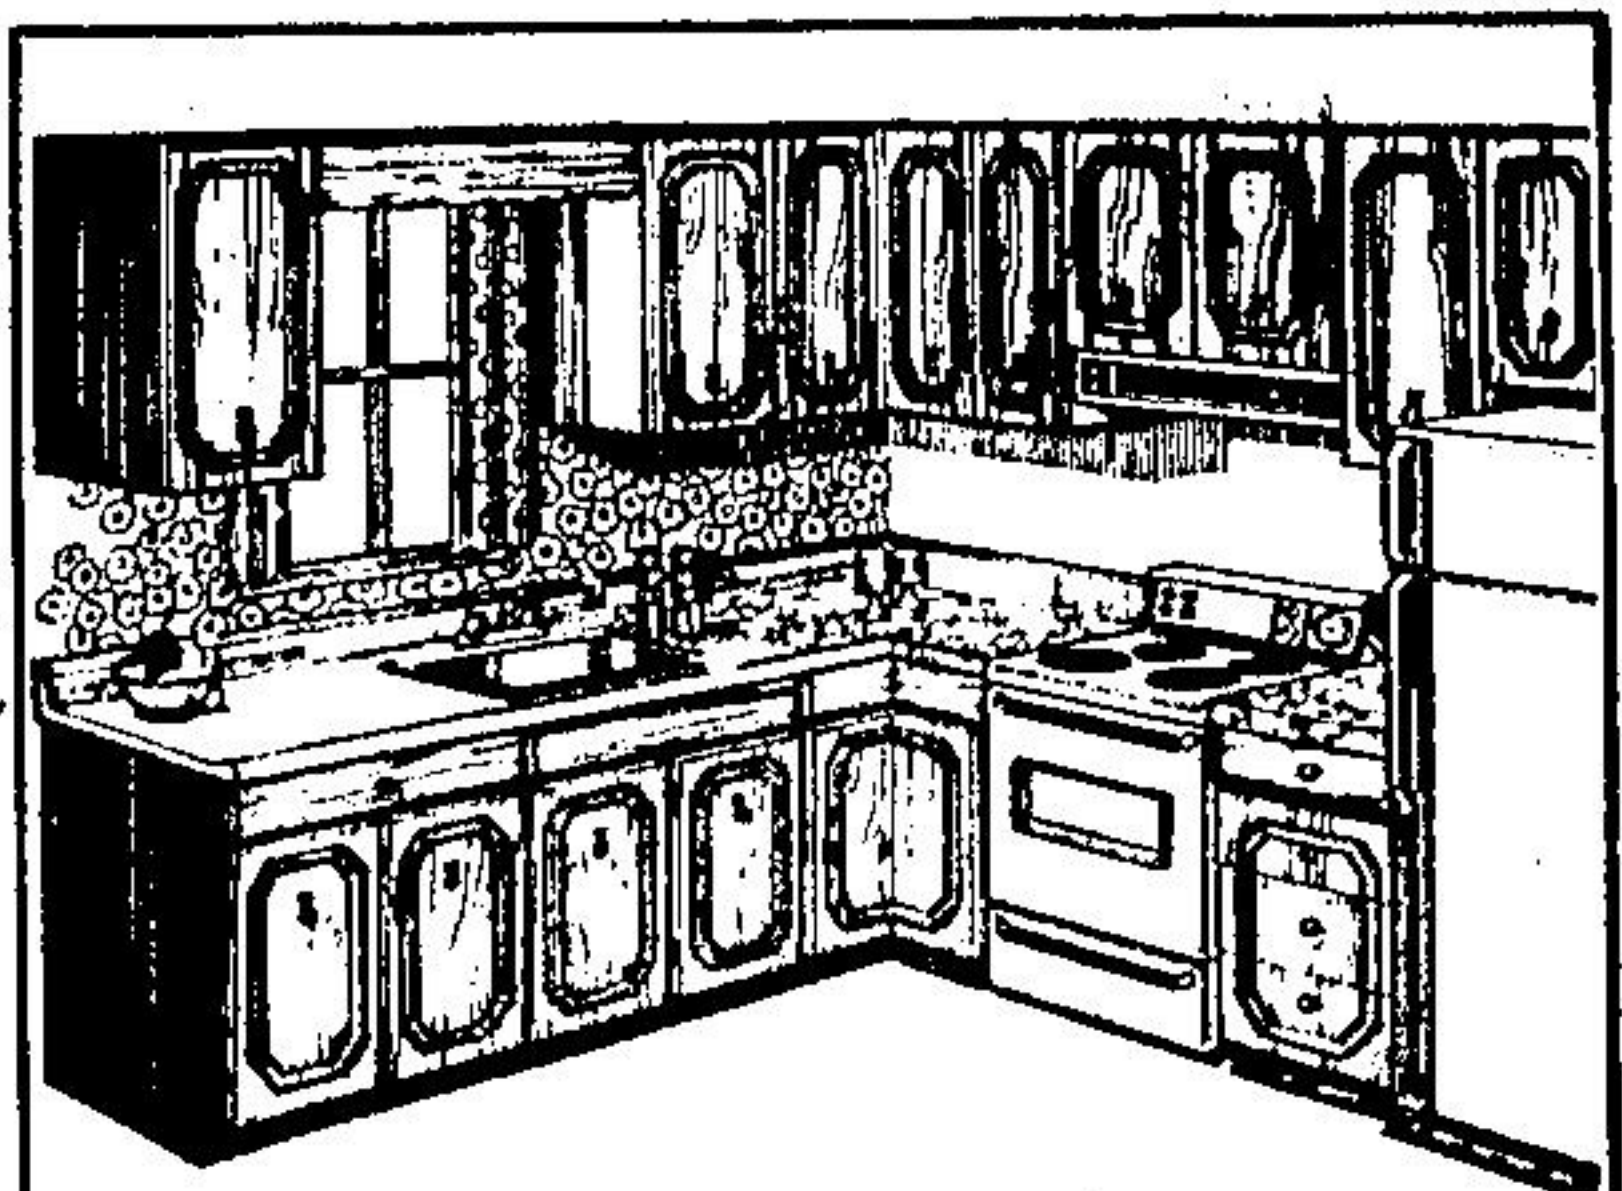

This Hanover
Penthouse
Kitchen Can Be
Yours For
As Low As