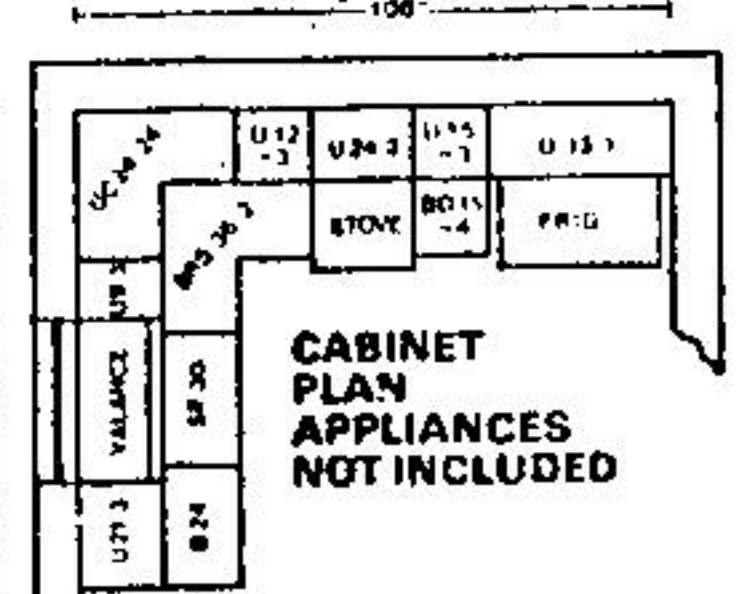

1,123⁸⁰

Hanover Kitchens are custom designed to suit your requirements. You can install your new kitchen yourself or have Beaver's qualified installers install your kitchen.

PHONE 457-1391 - 24 HRS. A DAY 7 DAYS A WEEK

INSTALLATION AVAILABLE