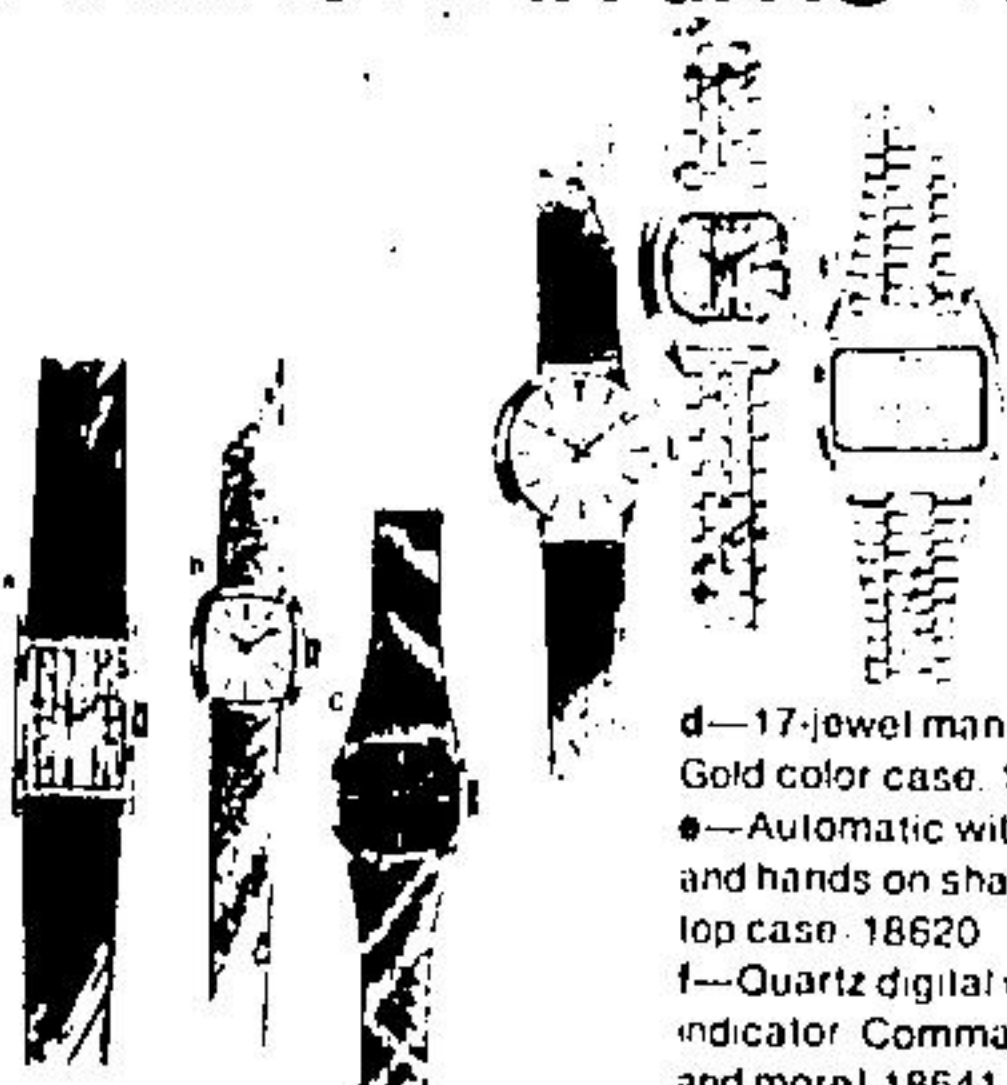

## wrap up a Seiko... in time for Christmas

For her ...

a—17-jewel manual wind with gold color top case and dial 18201 **\$89.50**

b—Champagne dial, gold color case 17-jewel manual wind 18204 **\$110**

c—Gold color case Shaded brown dial 17 jewels manual wind 18148 **\$150**

For him ...

d—17-jewel manual Luminous dots and hands, second hand Gold color case 18600 **\$75**

e—Automatic with day/date calendar, 17 jewels Luminous dots and hands on shaded brown dial Water resistant Gold color top case 18620 **\$150**

## Save 35% when you buy 4 or more of any one style Pinwheel crystal

Crystal stemware in Pinwheel pattern 24% lead content.

a—Wine, b—Brandy, c—Tumbler;  
d—Sparkling Wine, e—Pilsener, f—Parfait;  
g—Cocktail/Gimlet, h—Roemer-Wine;  
j—Liquor, k—Goblet, m—Sherry;  
n—Old Fashioned, p—Footed Juice;  
r—Brandy/Liquor, t—Sherbet,  
u—Sherbet plate 88727.

**4/1796**  
\$6.98 each

Use your Sears All Purpose Account.

**Simpsons-Sears Ltd.**  
Stone Road Mall

Open 9:30 to 9:30  
Monday to Friday  
Saturday 9:30 to 5:30