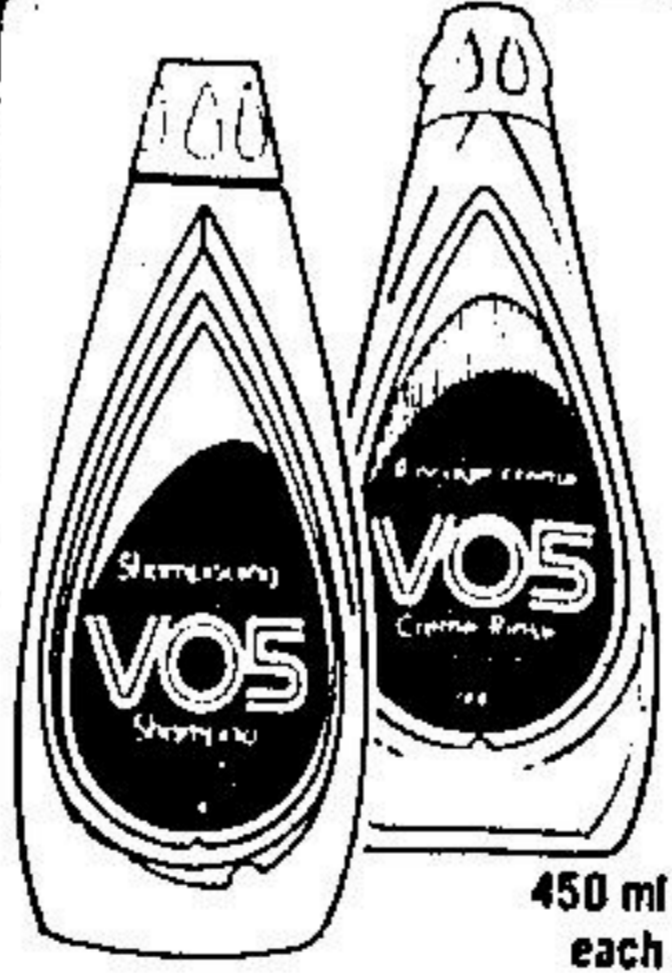

ON  
**CHRISTMAS CARDS**  
**GIFT WRAP-DECORATIONS**  
**CANDY & NUTS**

color and  
 discover  
 te de clai  
 on et en  
 ation  
 color lotion  
 colorant  
 NE APPLICATION CI

**FAMILY SIZE**  
**FORMAL FAMILIAL**  
 CLAIROL  
 shampooing  
 avec protéine  
**herbal  
 essence  
 shampoo**  
 with protein  
 from natural sources

for normal, chemically treated and dry hair

New!  
 Superhold,  
 non-aerosol  
 hair mist

Nouveauté!  
 Laque fine  
 super-tenace  
 Flacon non-aérosol

Clair  
**Mist**

rule normale  
 ml

15 oz.

**LADY PATRICIA  
 HAIR SPRAY**

**139**

250 ml

**HEAD & SHOULDERS  
 LOTION**

**177**

450 ml  
 each

**ALBERTO VO5  
 SHAMPOO  
 or Creme Rinse**

**149**  
 each

400 ml

**ALBERTO VO5  
 HAIR SPRAY**

**177**

100 ml

**SELSUN  
 SHAMPOO**

**249**