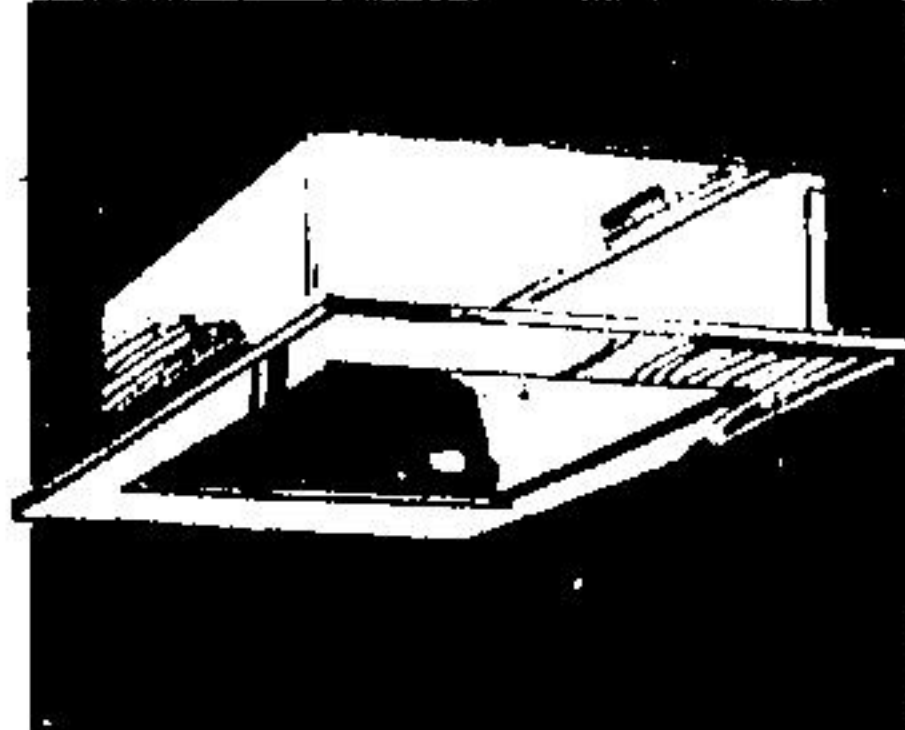

Sill moulding 50" ... 1.58

Visit Beaver's Energy-Saving Centre

Counter Tops

Moulded counter tops in stock colours.

22⁸⁸ 6'

28⁸⁸ 8' **36⁸⁸** 10'

Outdoor Light Set

15 and 25 light Christmas set for use outdoors. Sparkle style for a great look!

4⁴⁴ 15 lt. **6⁹⁹** 25 lt.

Recessed Square Fix.

Choose from 8" square or 10" square fixture. White housing. White trim.

8⁸⁸ 8" **9⁹⁹** 10"

Recessed Pot Fix.

"High Hat" pot fixture for rec room, etc. 5-1/2" potlight. Use around bar area, too.