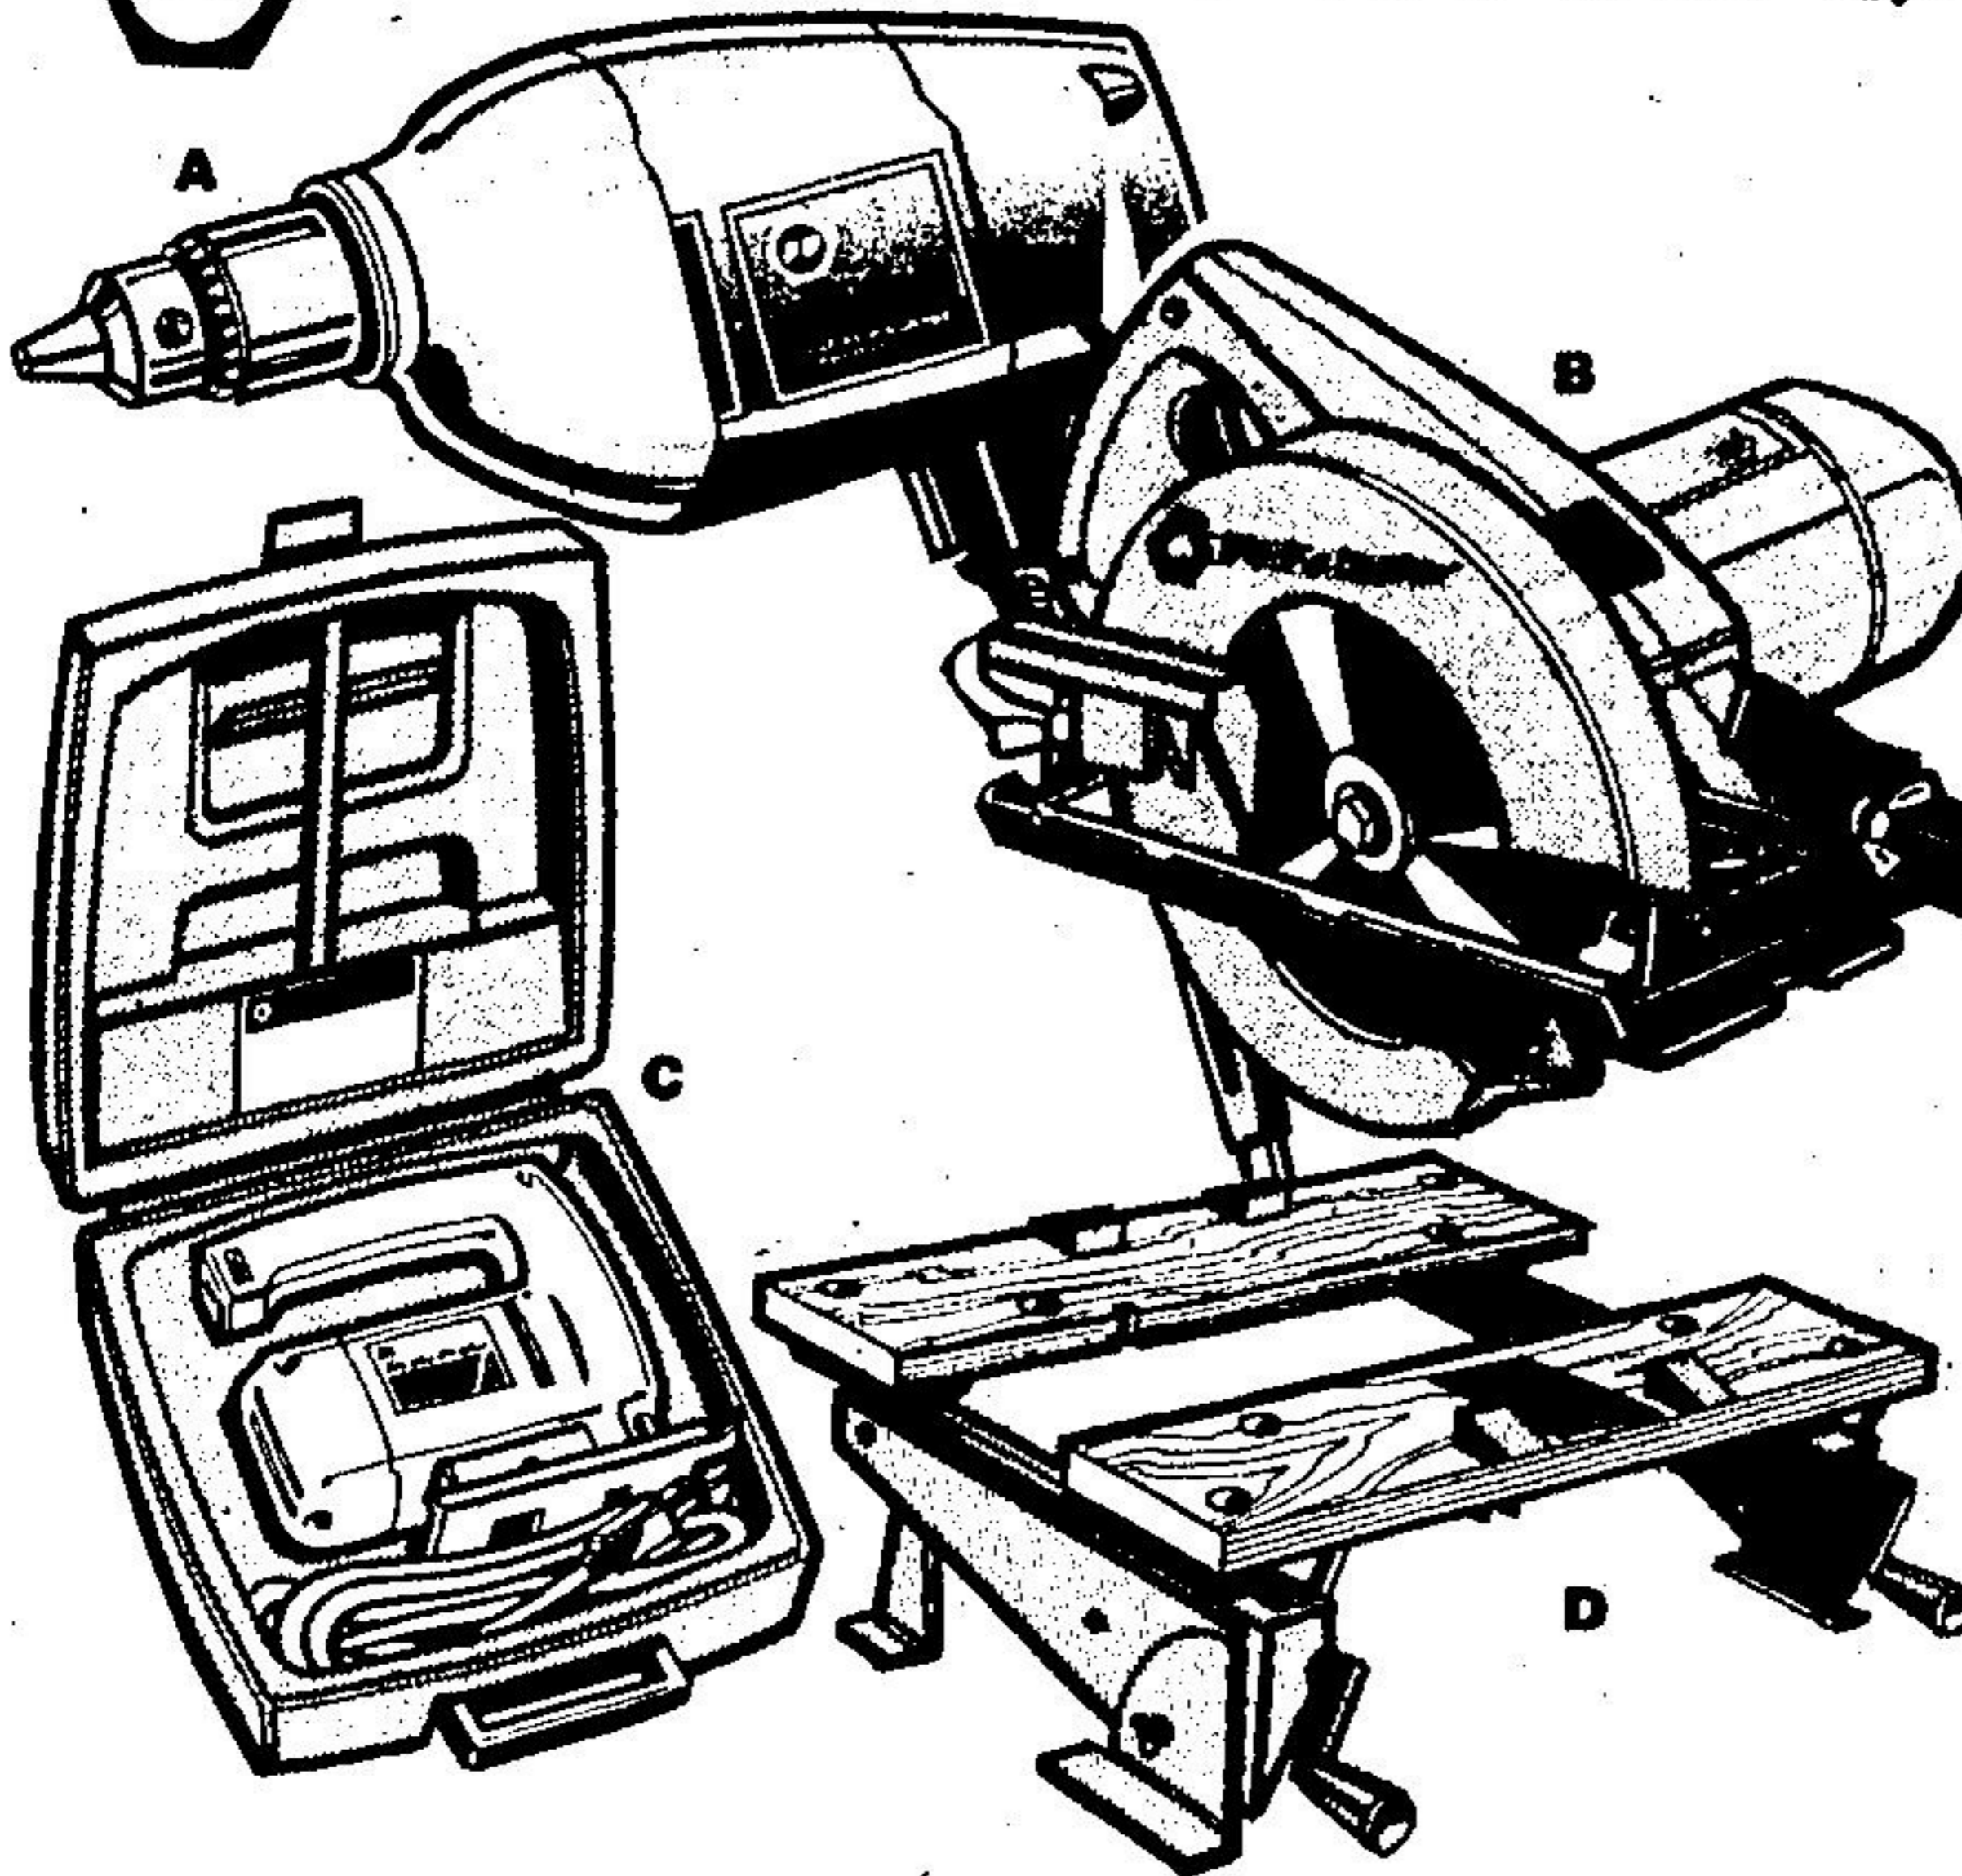

Your Choice of Four Quality Tools

24.97 EA.

A. 3/8" Utility Drill

Variable speed drill for use in ceramic, plastic, wood or metal. 2,500 RPM for buffing, polishing, grinding, etc.

B. 5-1/2" Circular Saw

Compact power saw with 5-1/2" blade. All you really need for panelling, plywood, moulding, shelving and trim work.

C. Jig Saw Kit

Includes two-speed jig saw, custom fitted plastic carrying case, rip fence, 4 blades and blade pocket.

D. Table "Workmate"

Fits on table top or workbench, pivots from 0° to 90°. Accepts all Workmate accessories. Rugged yet lightweight and portable.