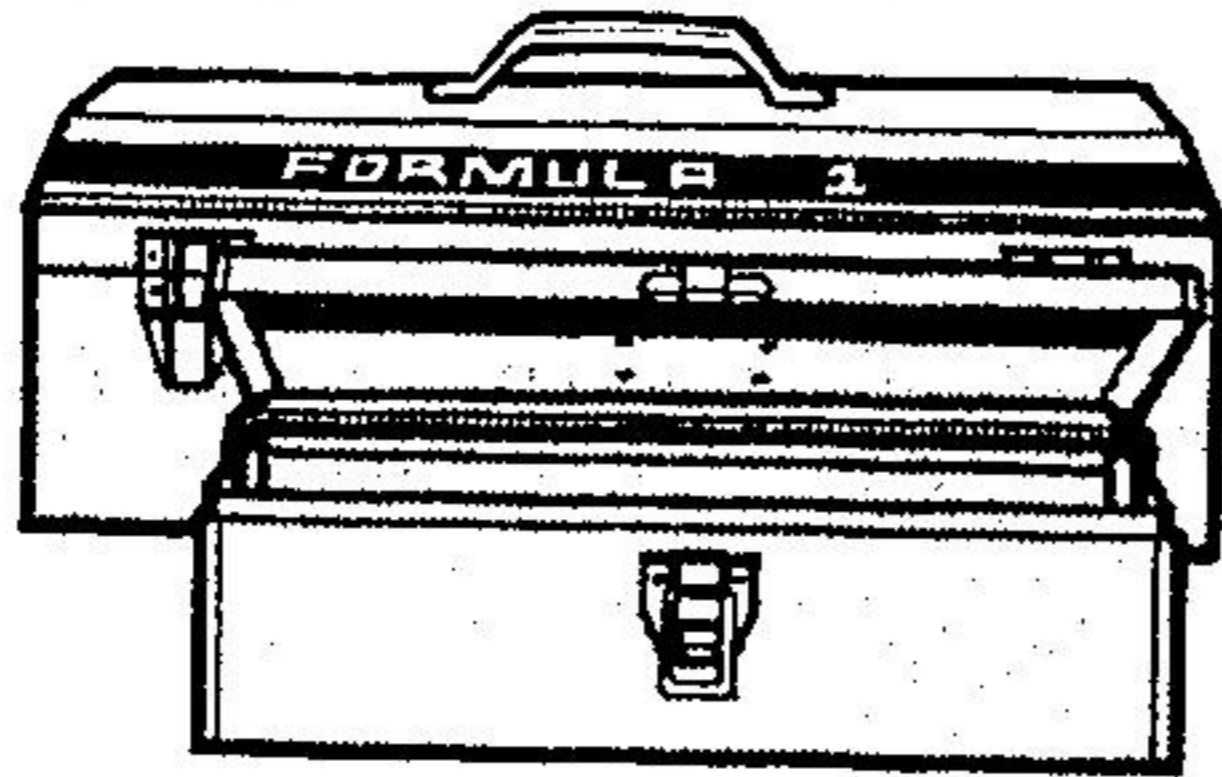

11-Pce.

S.A.E.

Wrench Set

Combination box and open end S.A.E. wrench set in plastic roll up pouch.

9.97 EA.

Save \$5

"International" Formula I Tool Box

Sturdy metal box in orange with black lift-out tray. Approx. 20" x 7" x 8".

5.97 EA.

"International" Steel Tool Box

Sturdy steel box with lift-out tray. Durable enamel finish. Approx. 19" x 6" x 6-1/2".

9.97 SET

"Fuller" 11-Pce. Screwdriver Set

Screwdrivers in assorted lengths and tips and offset tool