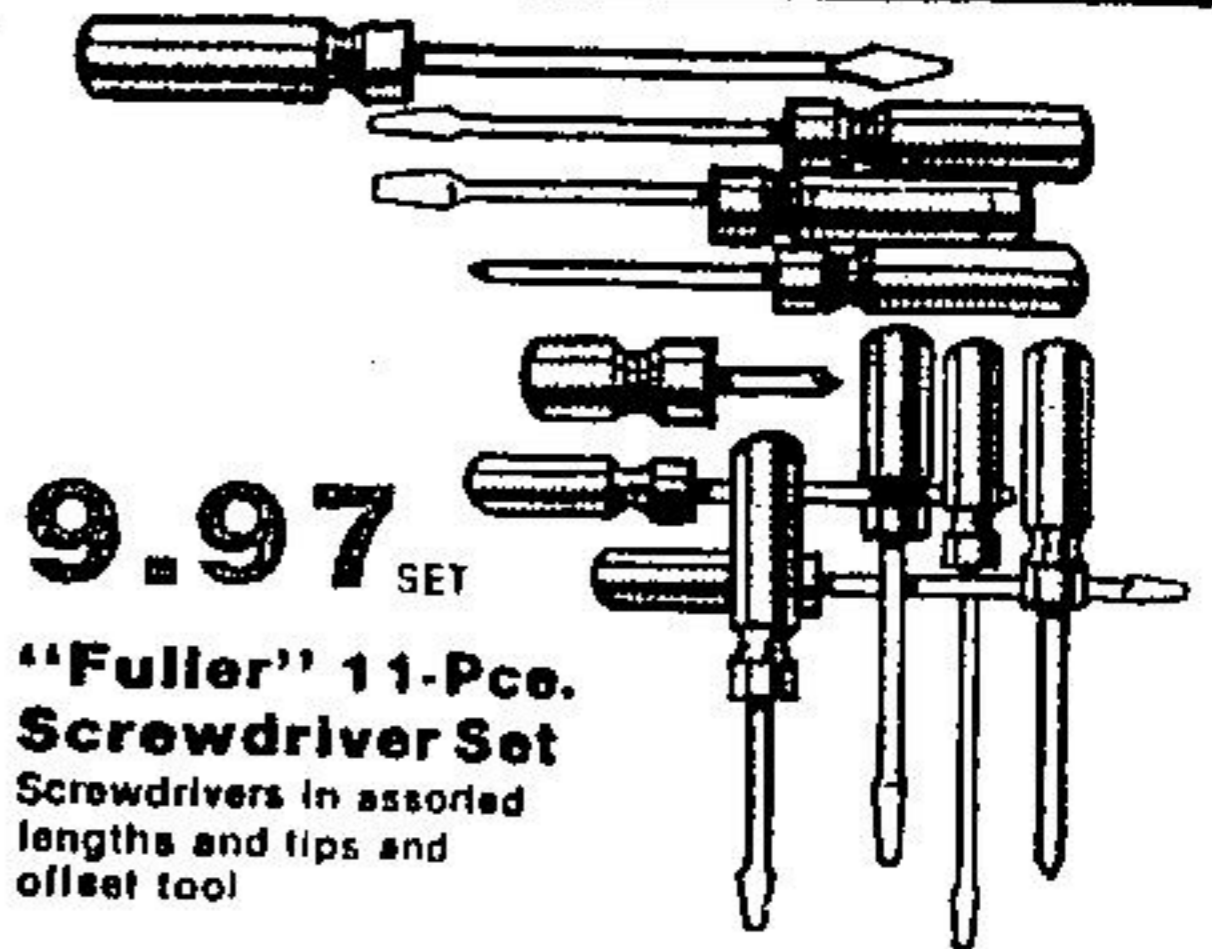

11-Pce.

S.A.E.

Wrench Set

Combination box and open end S.A.E. wrench set in plastic roll up pouch.

9.97 EA.

Save \$5

"International" Formula I Tool Box

Sturdy metal box in orange with black lift-out tray. Approx. 20" x 7" x 8".

5.97 EA.

"International" Steel Tool Box

Sturdy steel box with lift-out tray. Durable enamel finish. Approx. 19" x 6" x 6-1/2".

9.97 SET

"Fuller" 11-Pce. Screwdriver Set

Screwdrivers in assorted lengths and tips and offset tool