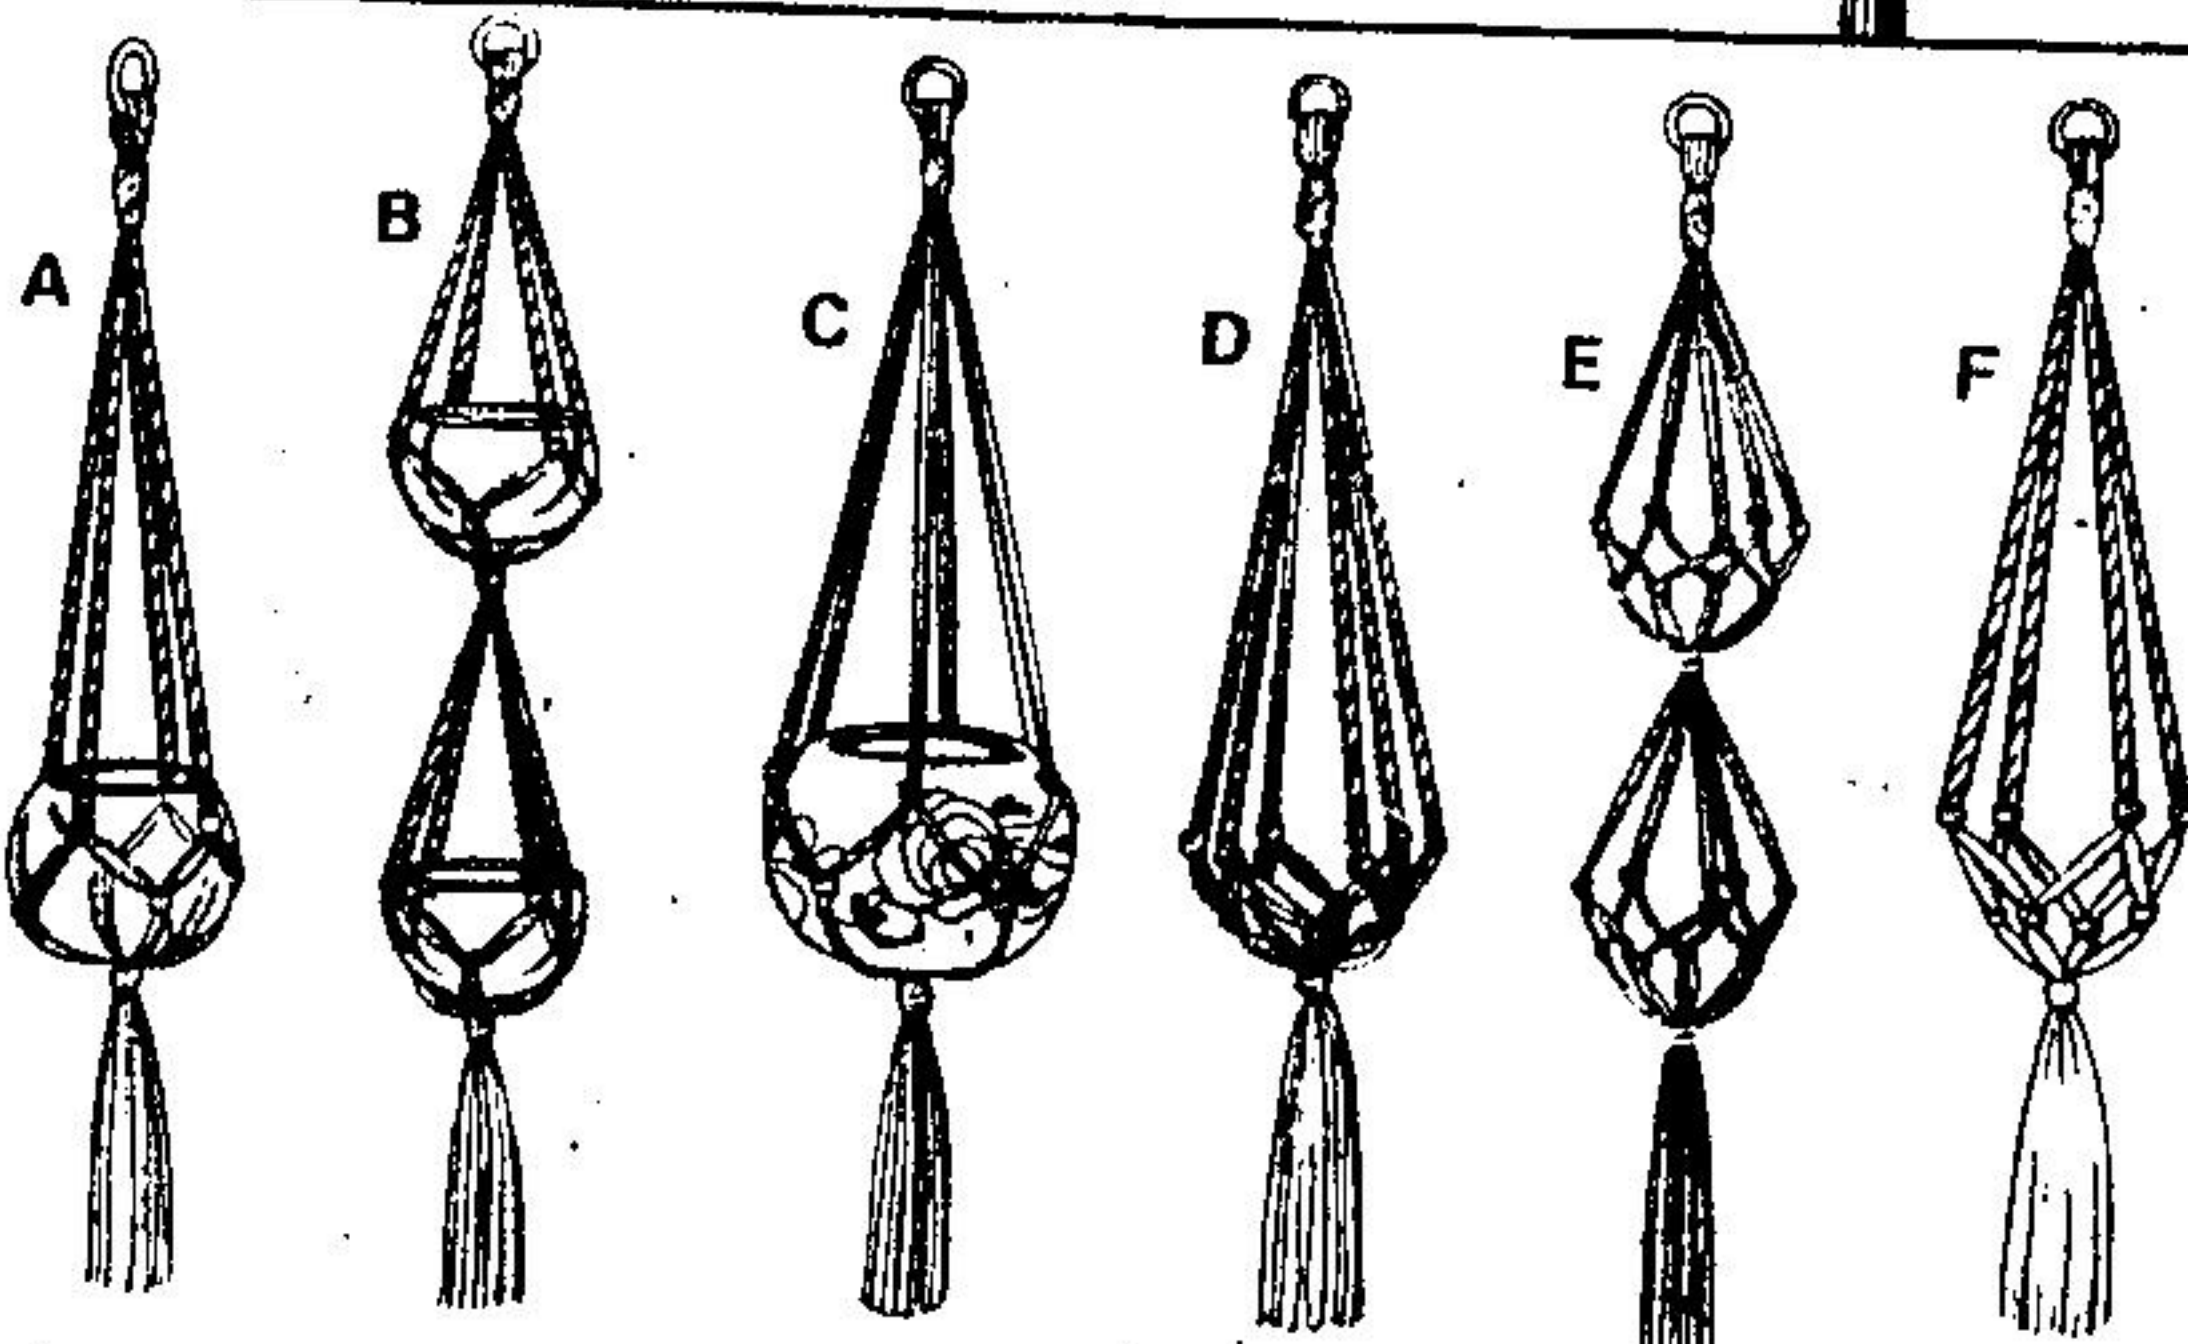

Make It a Green Winter And Save!

Save $5

14.88 EA.

Beautiful brass plated wrought iron stands in two styles, each 33"H.

15.97 EA.

Deluxe Garden Centre

Walnut-woodgrain finish steel 3 shelf unit. Heavy duty casters. 30"W x 41"H x 16"D.

1.59

12" Dia.

Decorated Planters

Durable plastic planters attractively decorated with assorted decal designs and including colour co-ordinated drainage saucers.

5" Dia.	1.99	7-3/4" Dia.	3.99
6" Dia.	2.49	8-5/8" Dia.	4.49
7" Dia.	2.99		

- **1.47** EA. **A. Glass Bolita & Nest** 5-1/2" dia. crystal glass bolita, 24" Syntex ropenest
- **2.97** EA. **B. Double Bolitas, Nest** Two 5-1/4" glass bolitas, 36" Syntex ropenest.
- **4.97** EA. **C. 8-1/2" Clay Bolita** Handpainted Mexican bolita in 6 drop ropenest.

- **4.97** EA. **D. 48" Six Drop Ropenest** Silk lustre Syntex in assorted colours.
- **2.97** EA. **E. 54" Double Ropenest** Holds 2 planters, multi-ord in solids.
- **97¢** EA. **F. 28" Syntex Ropenest** Silk lustre solid colours, for 6" - 7" pots.
- **1.47** EA. **G. 38" Rope Hanger** Acrylic rope with tassels. Assorted colours. (not shown)

3.97

4-1/2" Dia. EA.

Modern Planters

Assorted colours in sturdy plastic planters with attached drainage saucers.

5-1/2" Dia.	77¢	7" Dia.	1.47
6" Dia.	97¢	8-1/2" Dia.	1.97

67¢ EA.

4-1/2" Dia.

Glass Planters

Beautiful clear glass planters in 3 sizes.

5-1/2" Dia.	87¢ EA.
6-1/2" Dia.	97¢ EA.