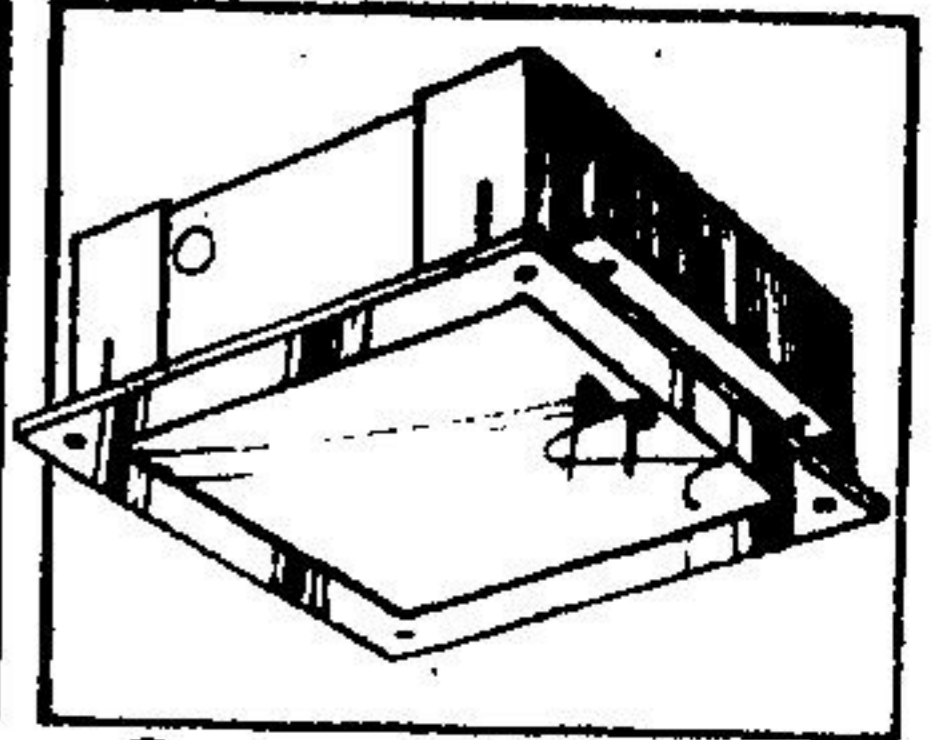

## Recessed Pot Fixture

5 1/2" high hat pot fixture that's ideal for use in the rec room, etc. Recessed.

**655**

Our Reg. 8.49