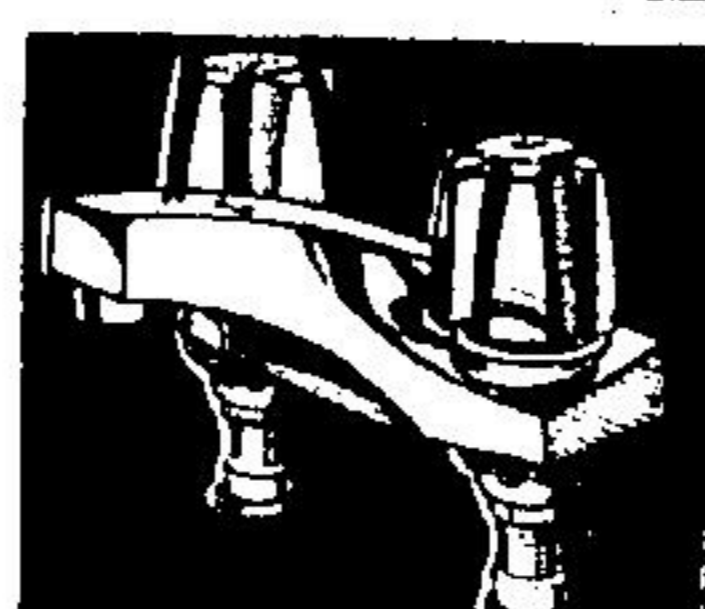

Bathroom Faucet

Chrome ABS handles 4" centres

1288

Our Reg. 15.99