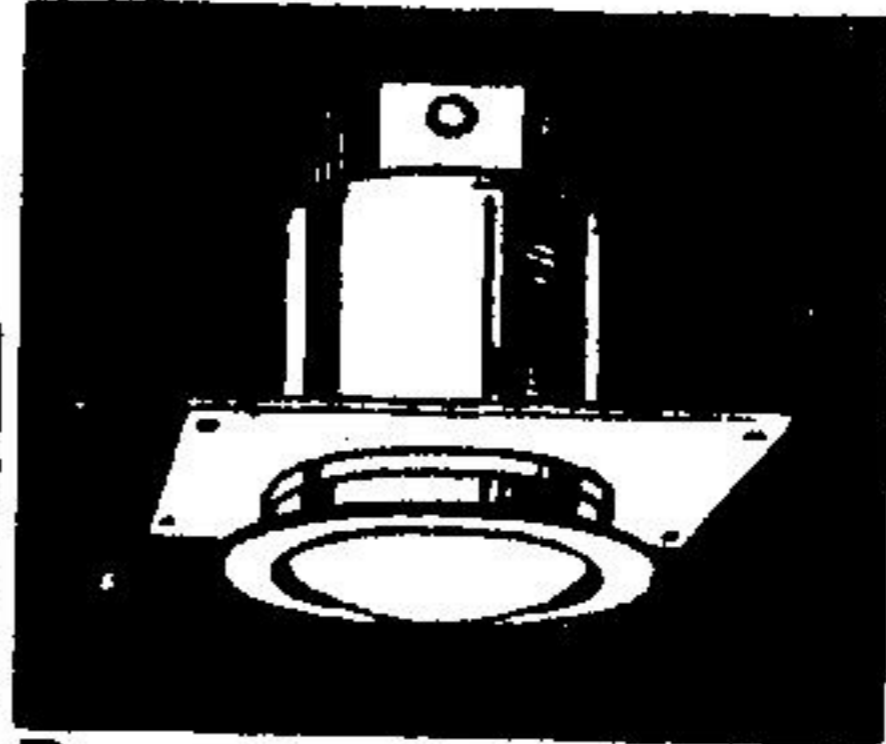

## Recessed Pot Fixture

5 1/2" high hat pot fixture that's ideal for use in the rec room, etc. Recessed.

**655**

Our Reg. 8.49