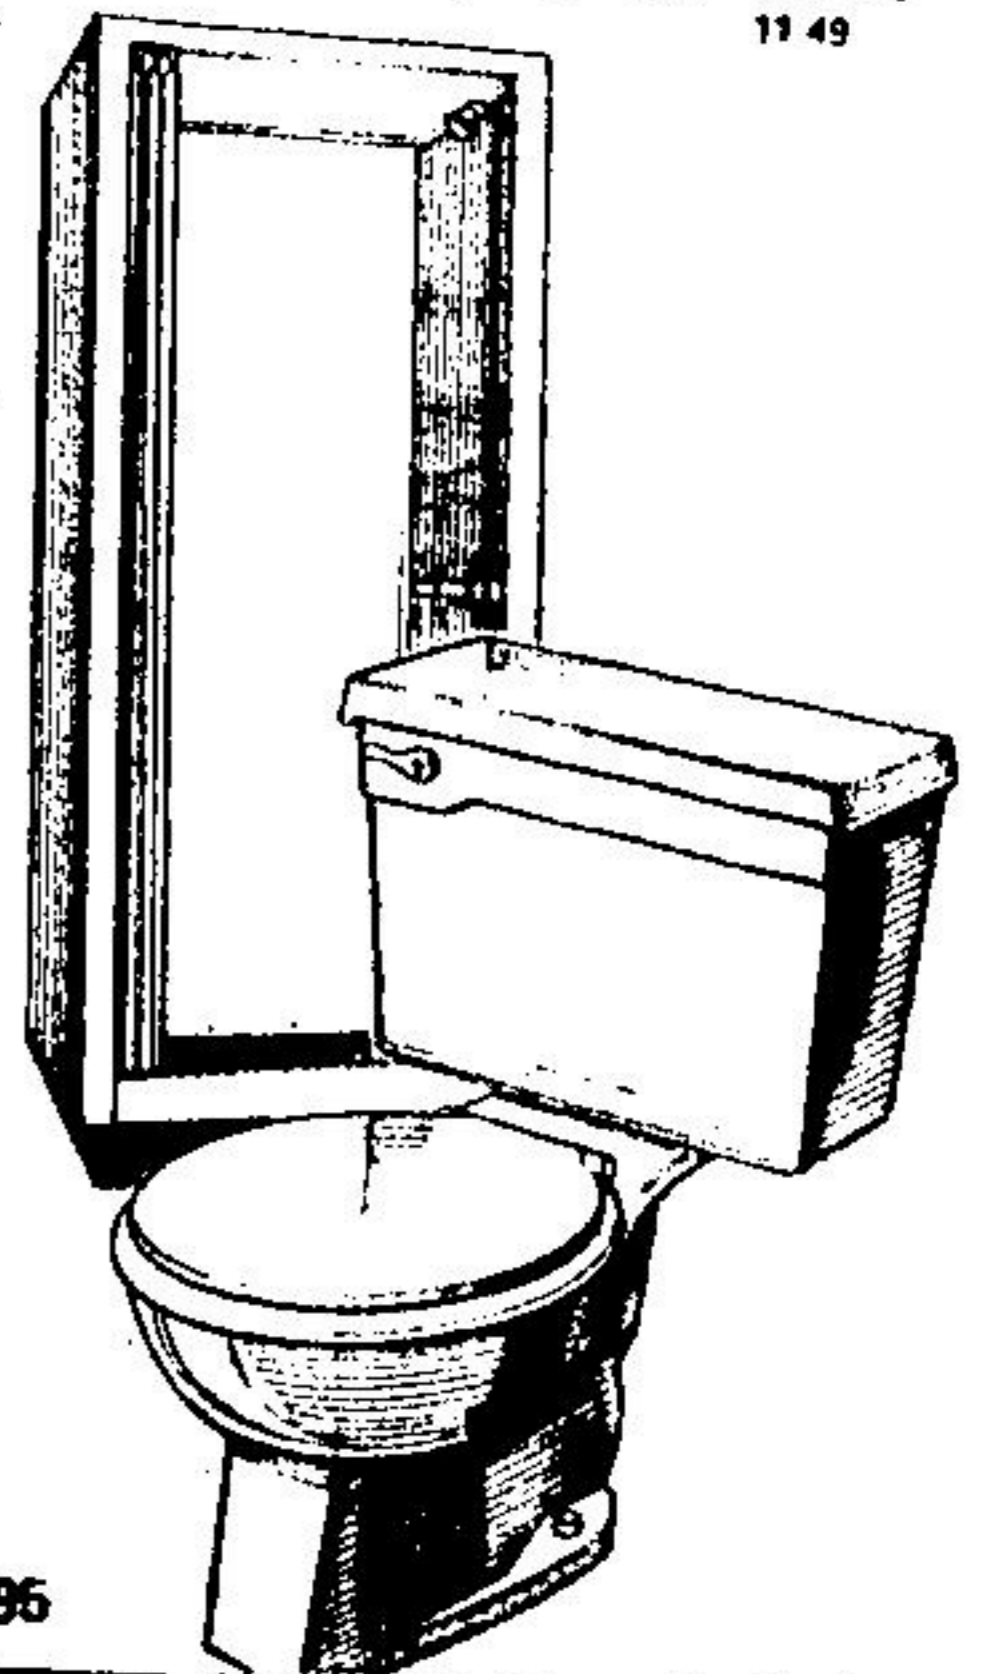

Reverse Trap Toilet

Reverse trap white toilet. Toilet seat not included.

3999

Our Reg. 44.95

Shower Cabinet

White metal stall with curtain, faucet & showerhead 30" x 30".

4995

75" High

Our Reg. 62.99

Caulking

Bulldog bathtub & tile caulking

135

6oz.