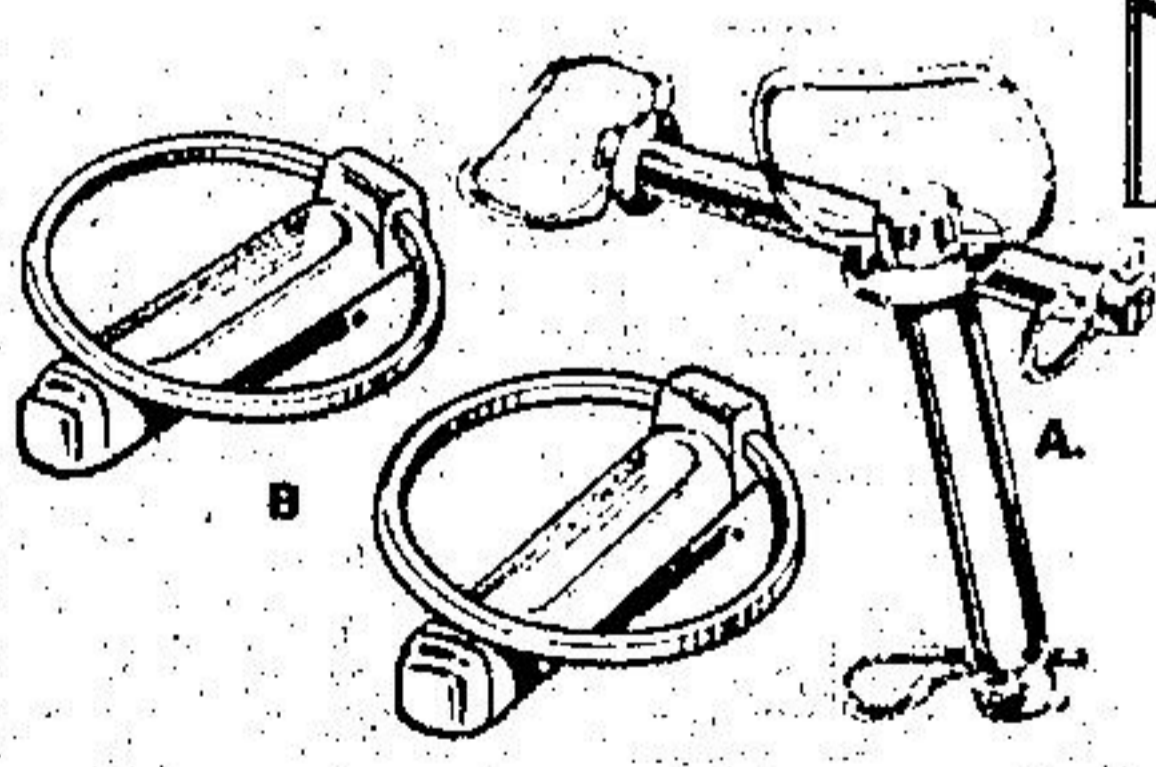

3-in-1 Battery Fencer With Flasher

Can be used with 6V. or 12V. WET battery; 6V. dry fencer battery. Has leads, flash indicator; on/off switch. 509-106 **39⁹⁹**

Cow Ties With Swivel
Tenso pattern, adjustable open ring cow ties. 2 sizes.
2/0: 561-020
Farm Price Each \$1.99
3/0: 561-021
Farm Price Each \$2.09

Hallman Cattle Trainer **49⁴⁴**
Aids in keeping animals clean. Solid brass chains and hooks. Plated steel, 22" long trainer bar. Hardware, installation instructions incl. 535-400

Logging Chains
Heavy-gauge steel chains with grab and slip hook.
3/8" x 14 ft.: 561-004
Each \$16.44
5/8" x 14 ft.: 561-044
Each \$29.99

Hitch and Lynch Pins
Forged for max. strength.
Farm Price
A. Hitch: FARM PRICE
3/8" x 5 1/2": 561-313 1.99
3/8" x 7 1/2": 561-315 2.29
3/4" x 5 1/2": 561-314 2.39
3/4" x 7 1/2": 561-316 2.68
B. Lynch: 21¢ EA.
3/8" 561-412 OR
3/4" 561-415 5 FOR 1.09