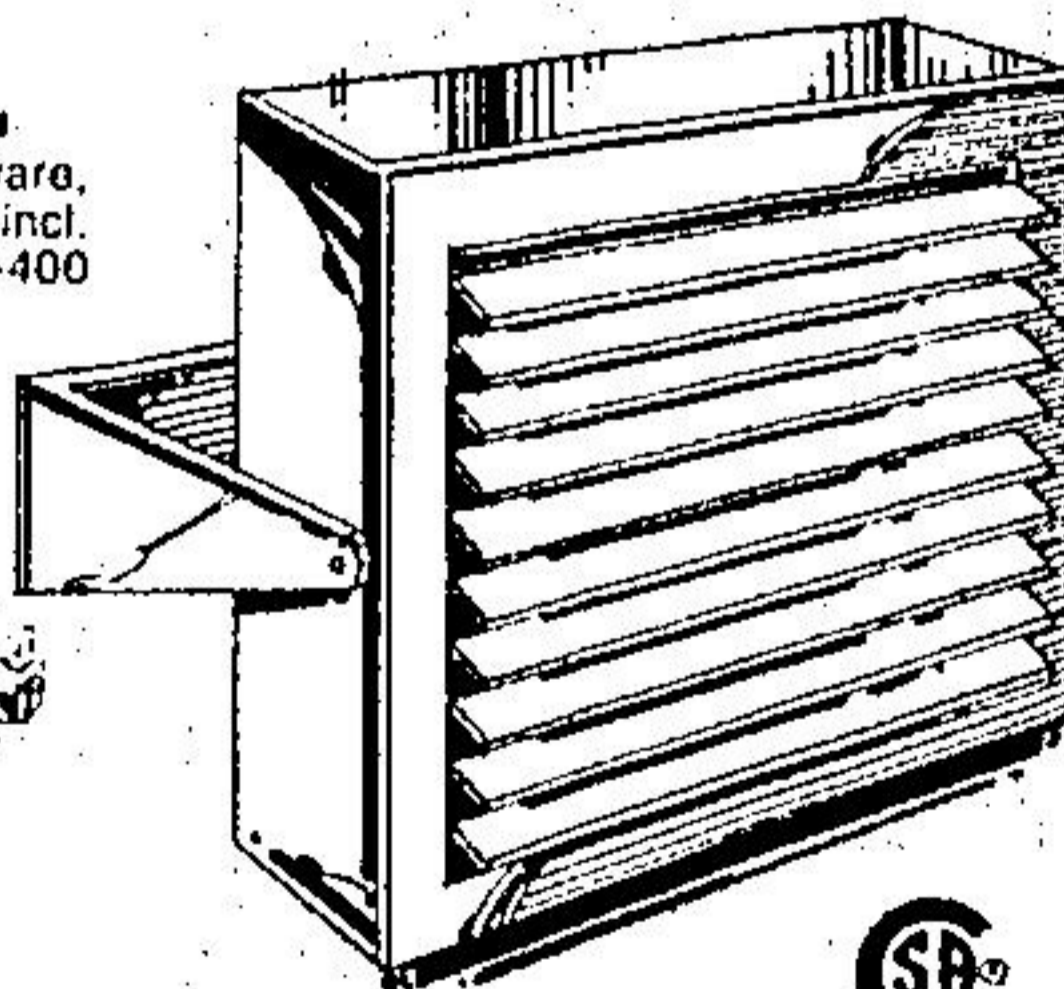

3-in-1 Battery Fencer With Flasher

Can be used with 6V. or 12V. WET battery; 6V. dry fencer battery. Has leads, flash indicator; on/off switch. 509-106 **39⁹⁹**

Cow Ties With Swivel
Tenso pattern, adjustable open ring cow ties. 2 sizes.
2/0: 561-020
Farm Price Each \$1.99
3/0: 561-021
Farm Price Each \$2.09

Hallman Cattle Trainer **49⁴⁴**
Aids in keeping animals clean. Solid brass chains and hooks. Plated steel, 22" long trainer bar. Hardware, installation instructions incl. 535-400

Logging Chains
Heavy-gauge steel chains with grab and slip hook.
3/8" x 14 ft.: 561-004
Each \$16.44
5/8" x 14 ft.: 561-044
Each \$29.99

Hitch and Lynch Pins
Forged for max. strength.
Farm Price
A. Hitch: FARM PRICE
3/8" x 5 1/2": 561-313 1.99
3/8" x 7 1/2": 561-315 2.29
3/4" x 5 1/2": 561-314 2.39
3/4" x 7 1/2": 561-316 2.68
B. Lynch: 21¢ EA.
3/8" 561-412 OR
3/4" 561-415 5 FOR 1.09