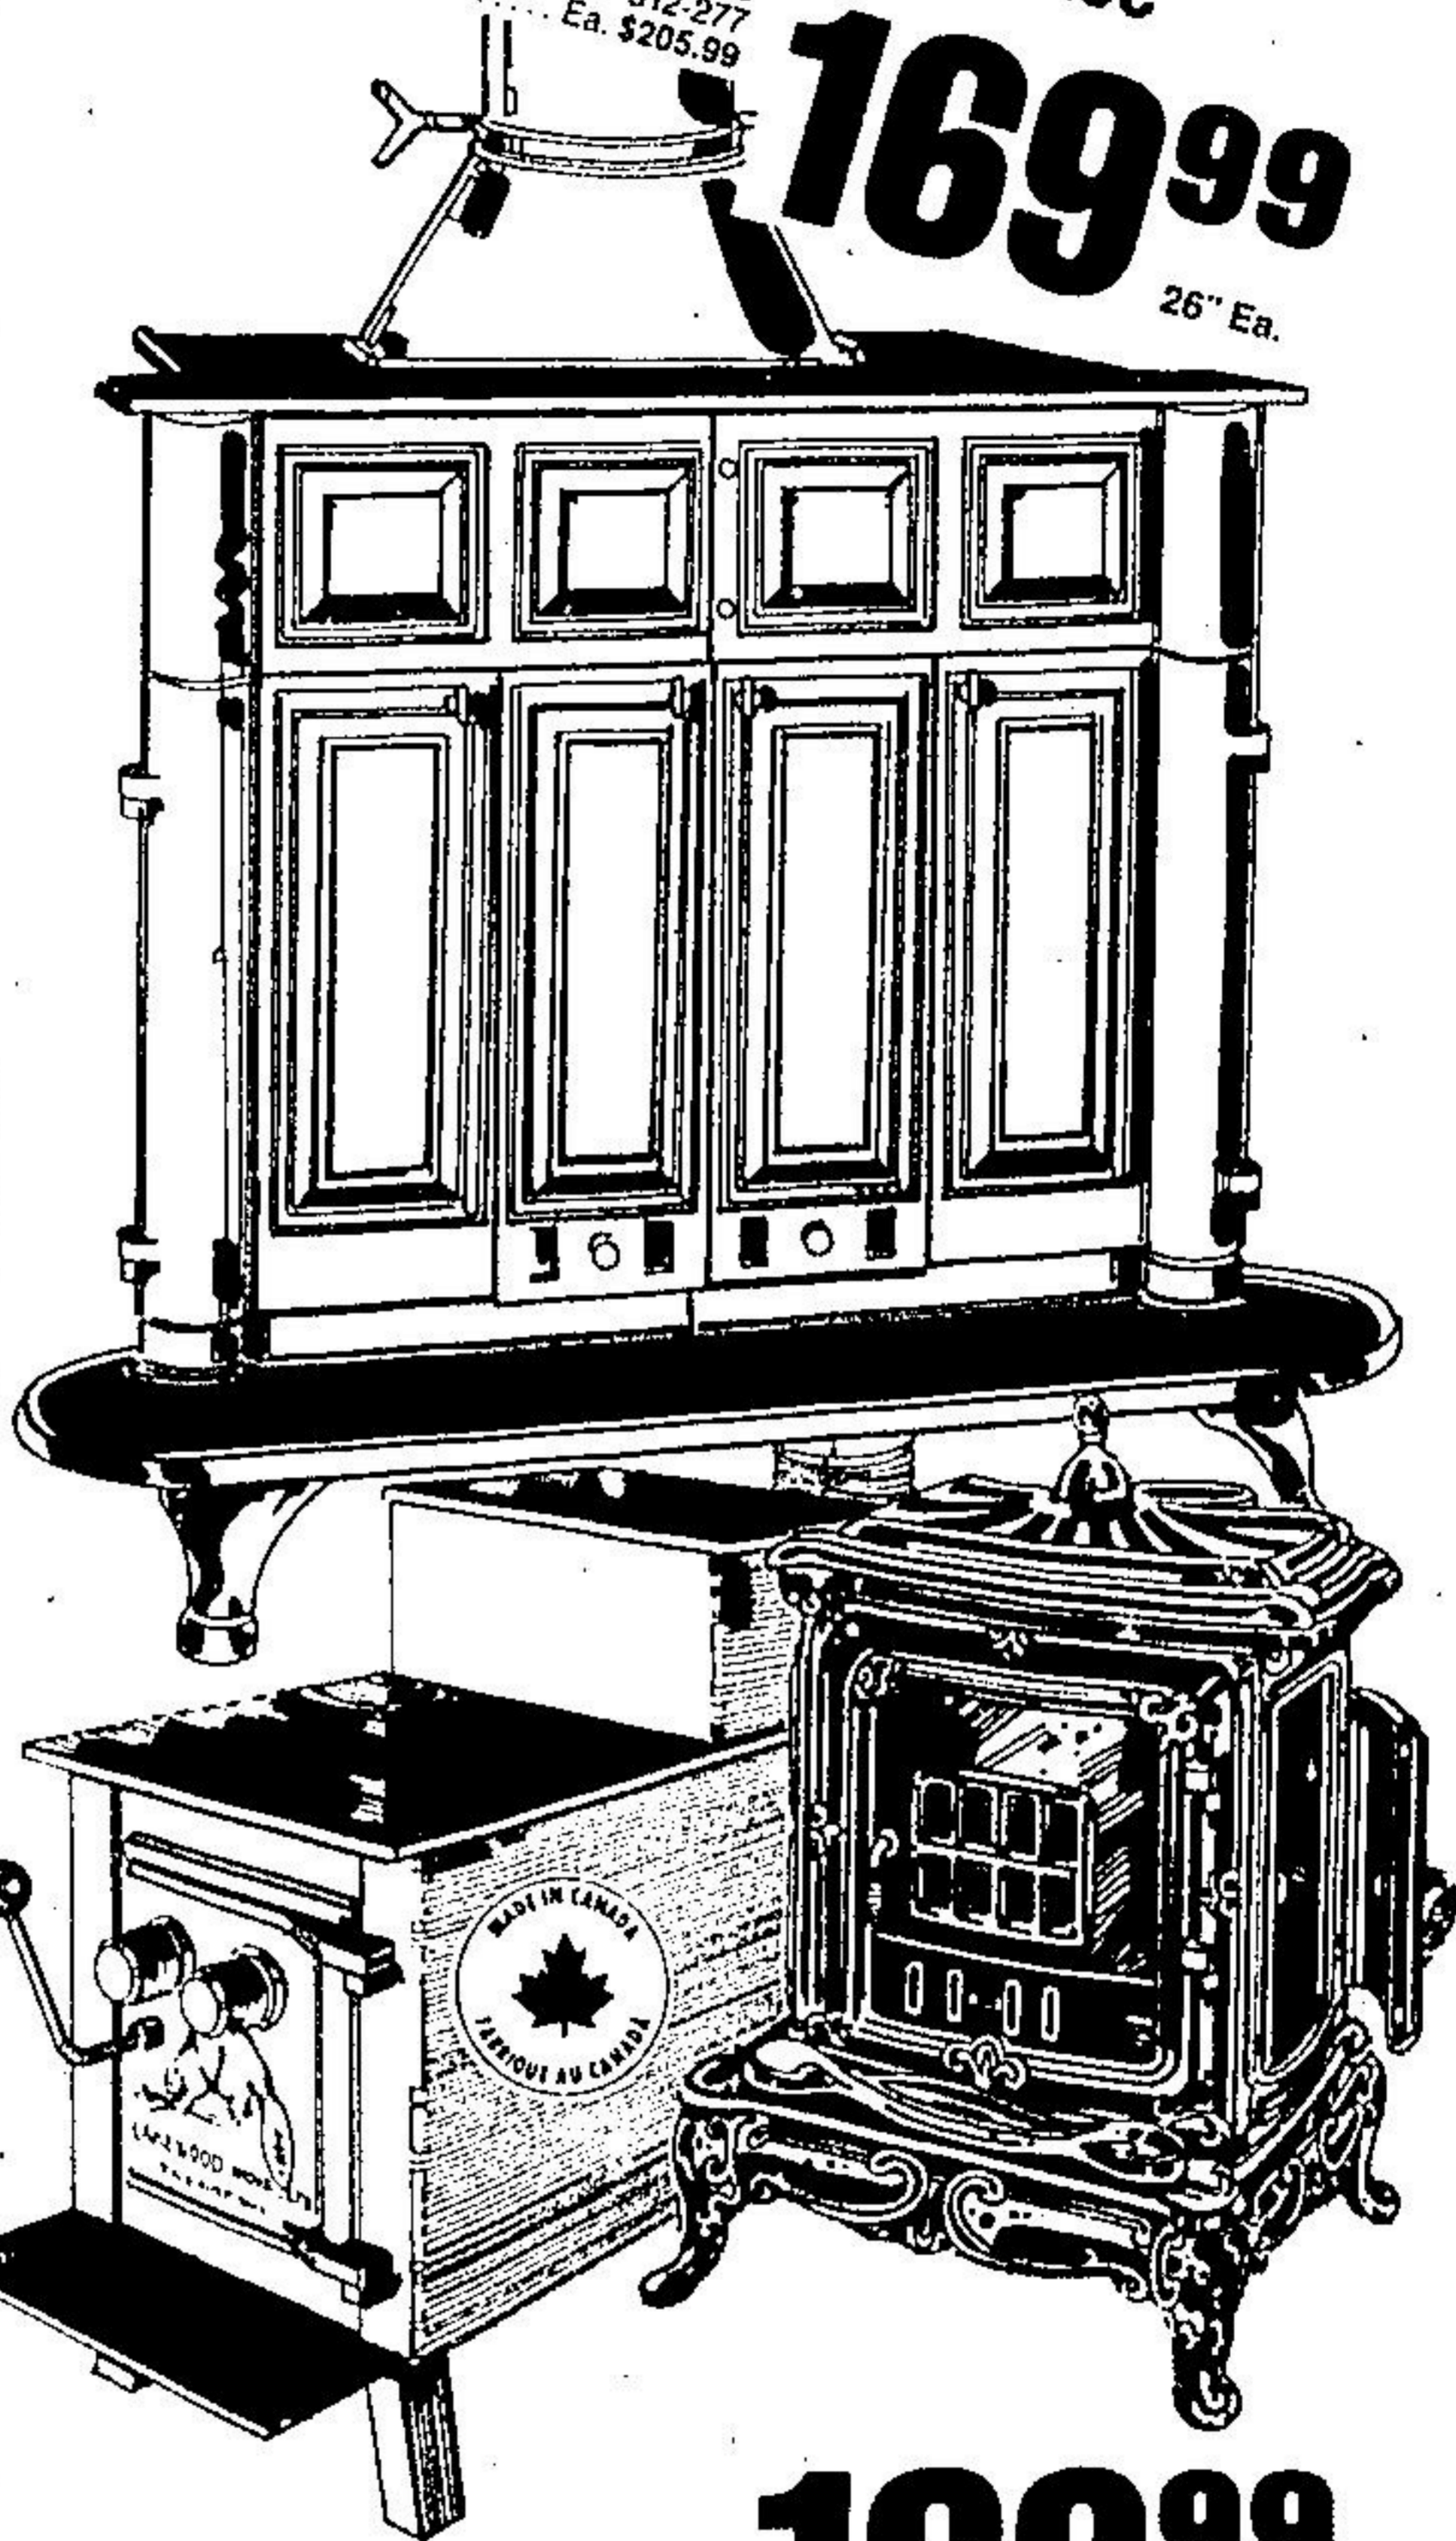

4-Pc. Cast Iron Fireset **12⁹⁹** Ea.

Heavy cast iron and steel construction. Incl. stand, poker, shovel and brush. Matte Black finish. 512-283

Fireplace Screen **26⁸⁹** Ea.

36"W. x 28"H. with closeknit wire mesh draw curtains, matching pulls. Matte Black finish. 512-280

Wood Holder **13⁹⁹** Ea.

Hinged handle. Rolled edges prevent sharp corners. Matte Black finish. Four sturdy legs. 512-282

Rugged cast-iron classic fireplace can be used with doors open for a cosy fireplace, or with doors closed as an efficient room heater. Matte Black finish. Incl. boot, damper and Grate.
Firebox approx. 26" 512-270 Ea. \$169.99
Firebox approx. 30" 512-277 Ea. \$205.99

Rustic Franklin Fireplace

169⁹⁹ Ea.

CO-OP Chainsaw Oil **2⁵⁵** gallon

Specially formulated with tackiness additives to ensure it stays on chain and guide. Red dyed. Do NOT mix with gasoline. 681-405

3 1/2 lb. x 36" Garant Axe **14⁸⁸** Ea.

Remington 14" Chain Saw **119⁸⁸** Ea.

A. 1.9 cu. in. engine automatic oiler. Easy to handle, anti-vibration system. Cutting capacity approx. 32 cm. 597-102

Remington Heavy Duty 19" Chain Saw **249⁹⁹** Ea.