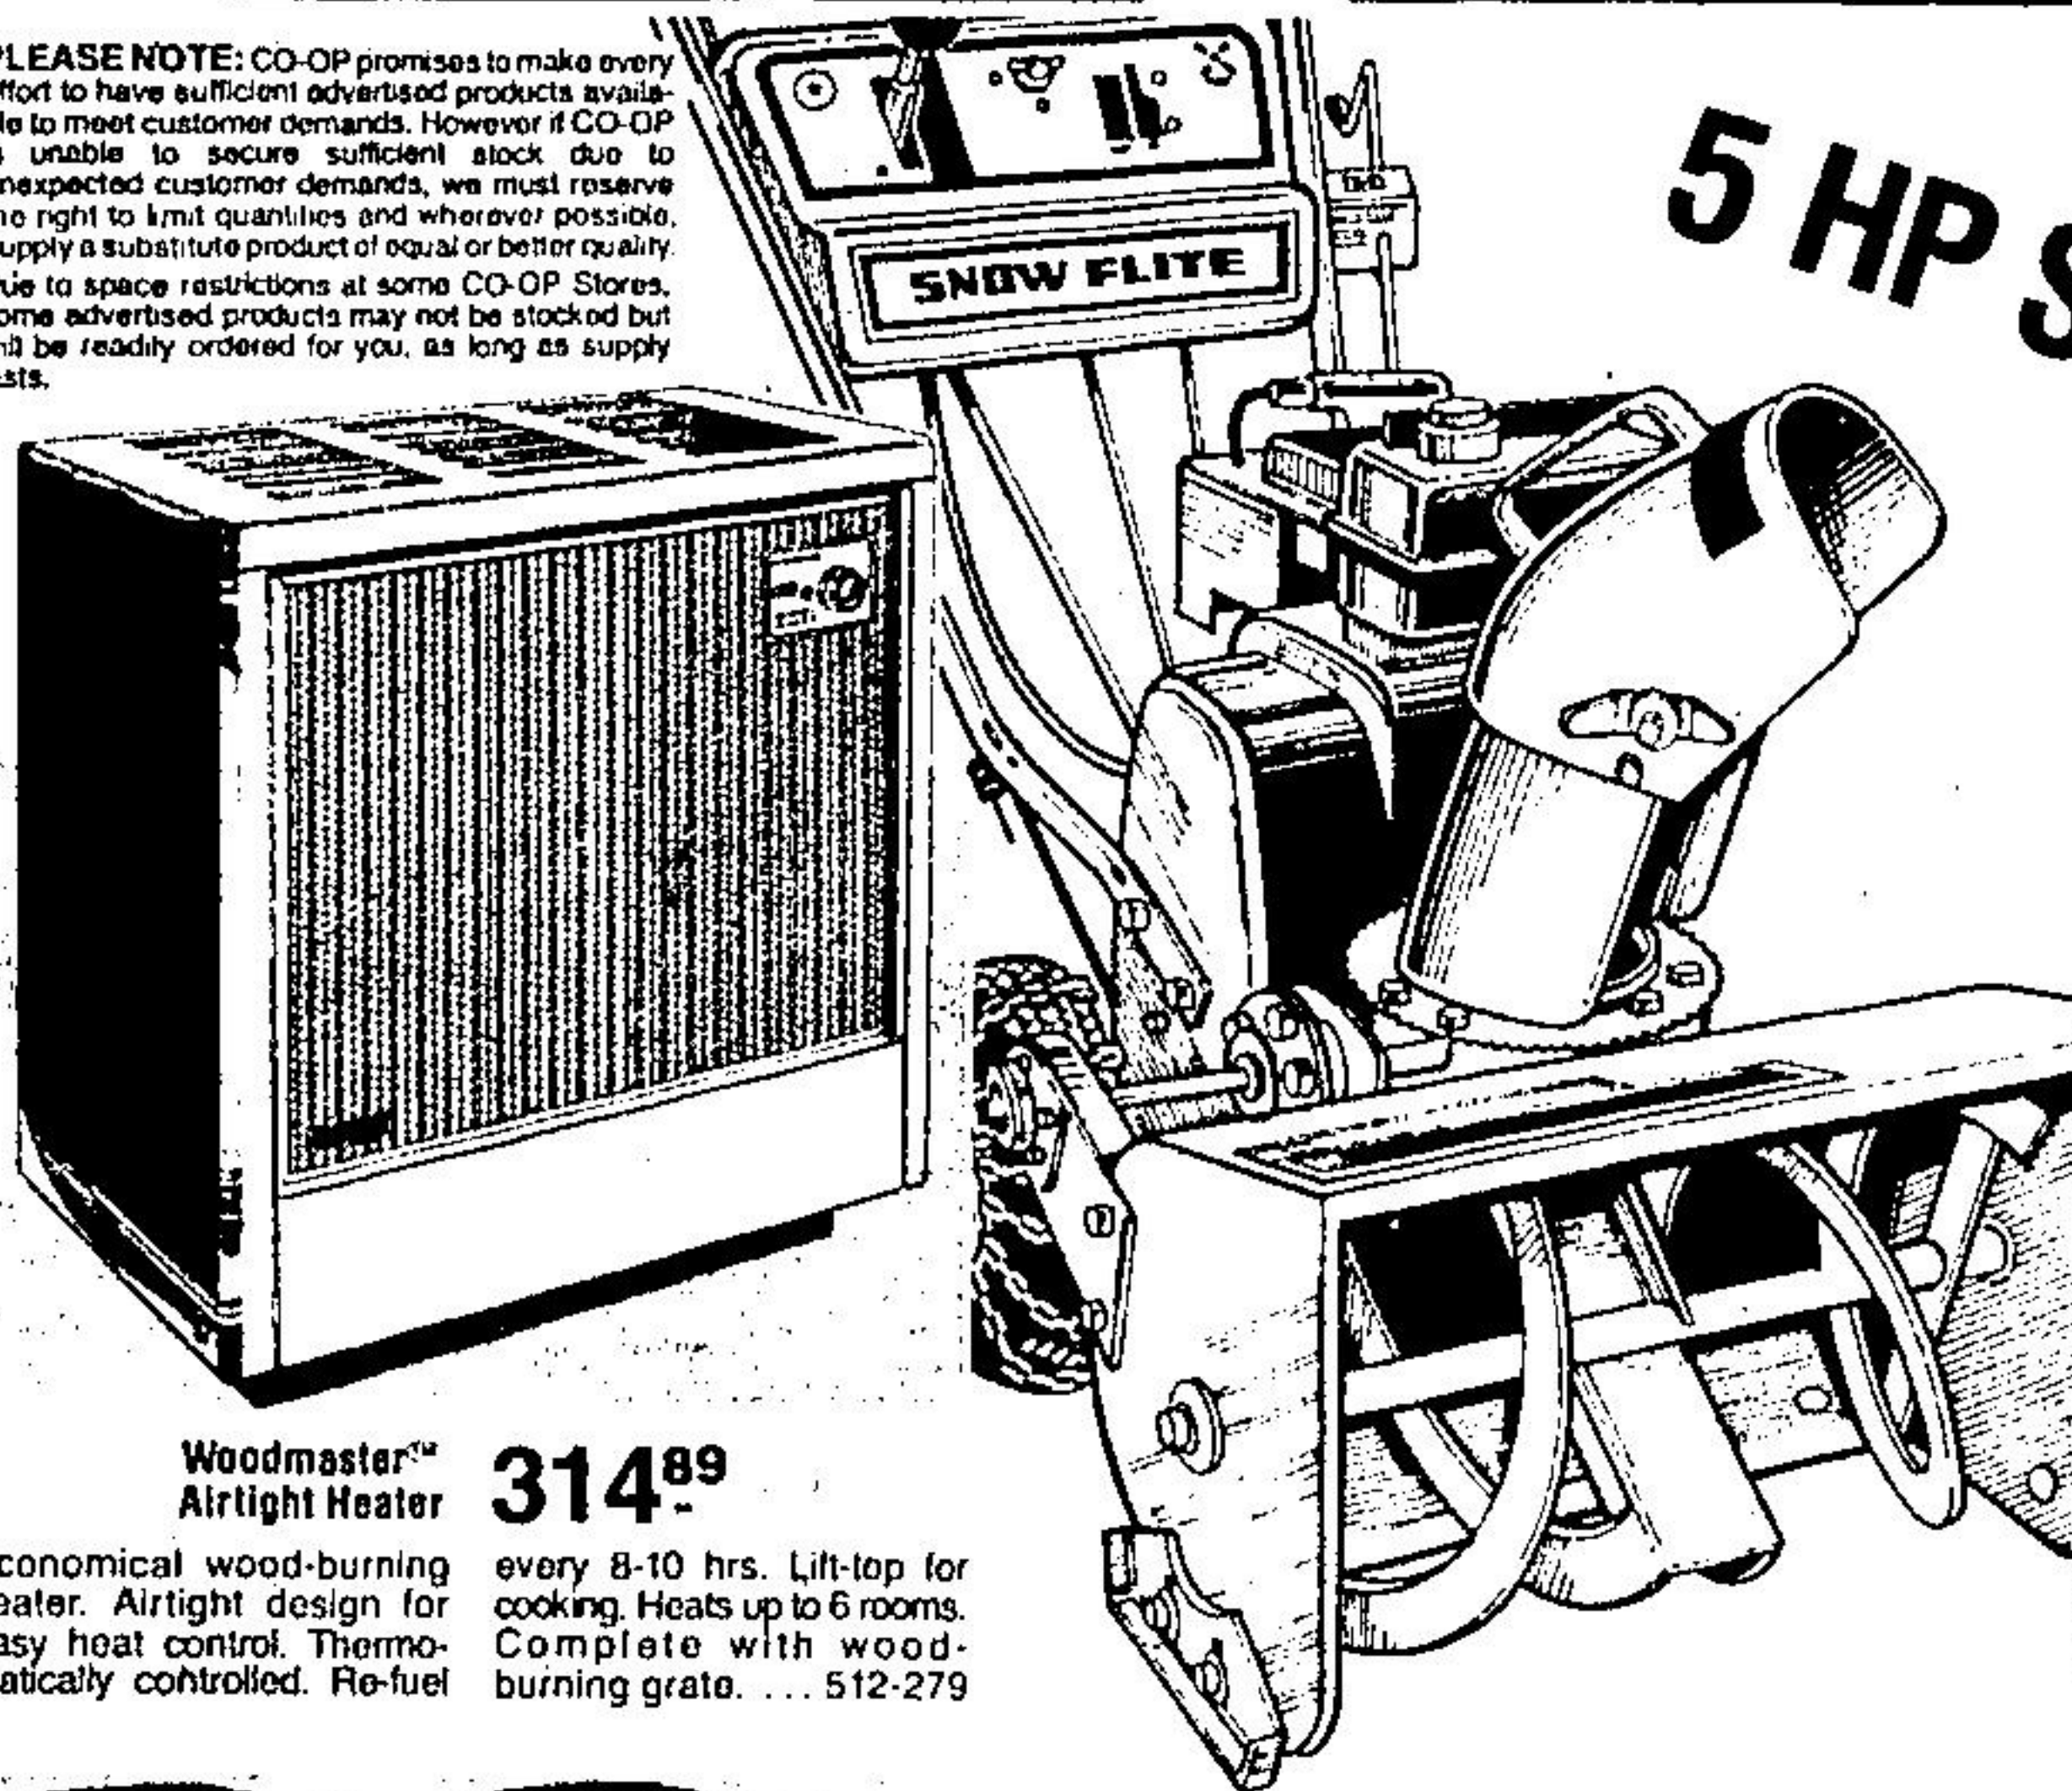

EVERY ITEM SALE PRICED!

5 HP SINGLE STAGE

**Woodmaster™
Airtight Heater 314⁸⁹**

Economical wood-burning heater. Airtight design for easy heat control. Thermostatically controlled. Re-fuel

every 8-10 hrs. Lift-top for cooking. Heats up to 6 rooms. Complete with wood-burning grate. ... 512-279

Single Lamp Brooder 8⁸⁸

Deep circular reflector provides uniform heat pattern. Safety guard protects bulb from accidental damage.

Complete with 6 ft. cord and suspension bracket. 578-027

HD7 MOTOR OIL

Multi-grade 5W30 or 10W30 oil with a blend of ingredients to meet all new car warranties, even under

79^c PER QT. BY THE CASE
unfavourable conditions.
Case of 24 18.96
Single Qt. 89¢

422⁸⁸

ea.

**Snow Flite Thrower
With 20" Clearing Width**

Versatile 5 H.P. — 4 cycle Tecumseh winterized engine. Gear transmission with F-N-R. Single stage, 10.00" x 2.75" semi pneumatic tires. Factory-installed wheel chains. 12" auger diameter, 15" intake height. 545-269