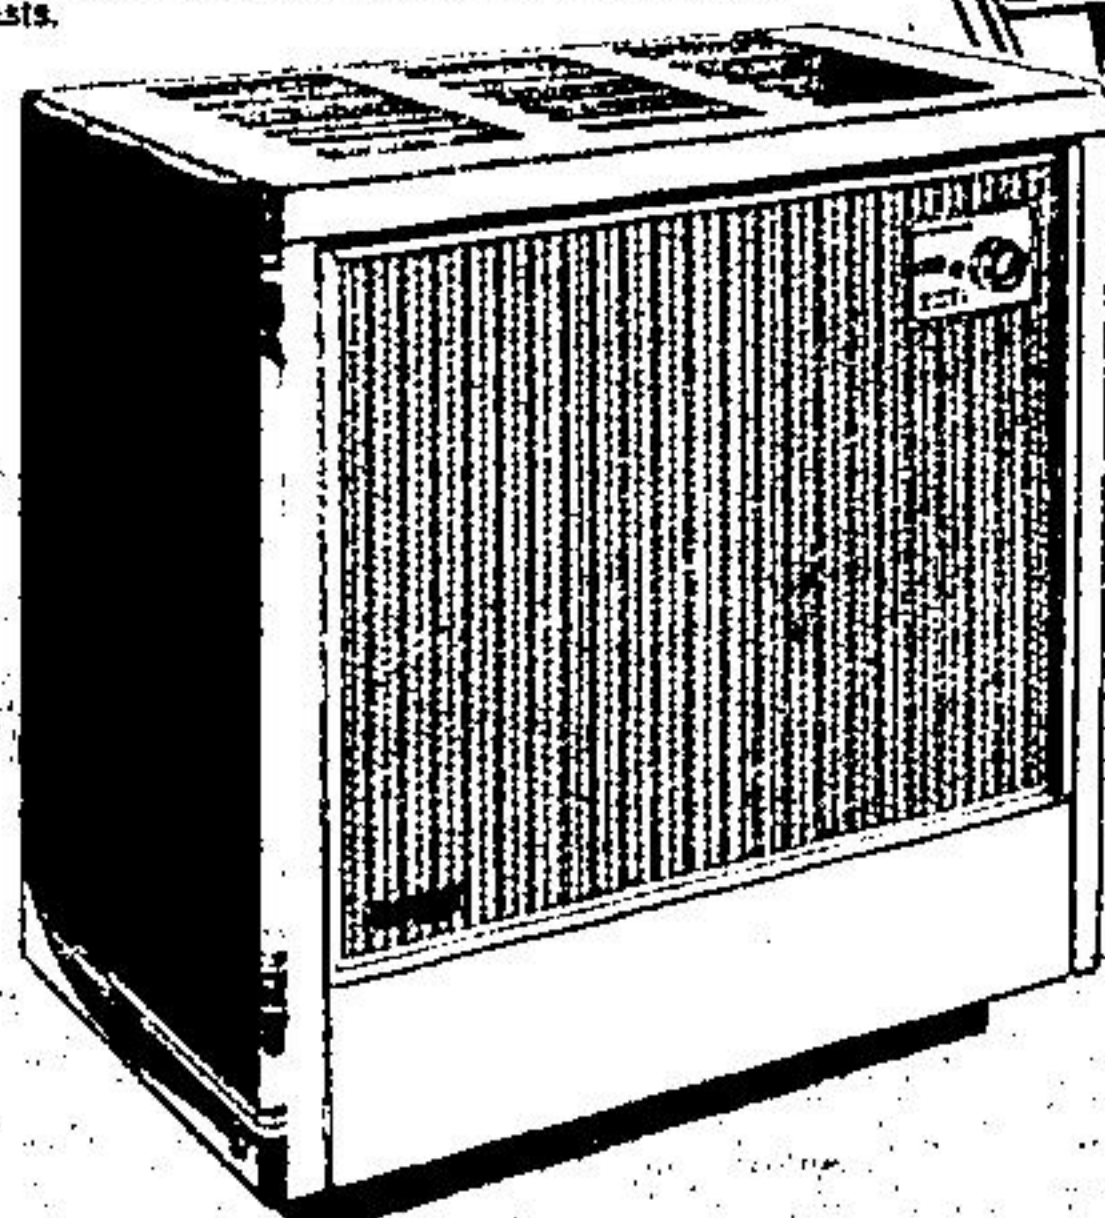

EVERY ITEM SALE PRICED!

5 HP SINGLE STAGE

**Woodmaster™
Airtight Heater 314⁸⁹**

Economical wood-burning heater. Airtight design for easy heat control. Thermostatically controlled. Re-fuel

every 8-10 hrs. Lift-top for cooking. Heats up to 6 rooms. Complete with wood-burning grate. ... 512-279

Single Lamp Brooder 8⁸⁸

Deep circular reflector provides uniform heat pattern. Safety guard protects bulb from accidental damage.

Complete with 6 ft. cord and suspension bracket. 578-027

HD7 MOTOR OIL

Multi-grade 5W30 or 10W30 oil with a blend of ingredients to meet all new car warranties, even under