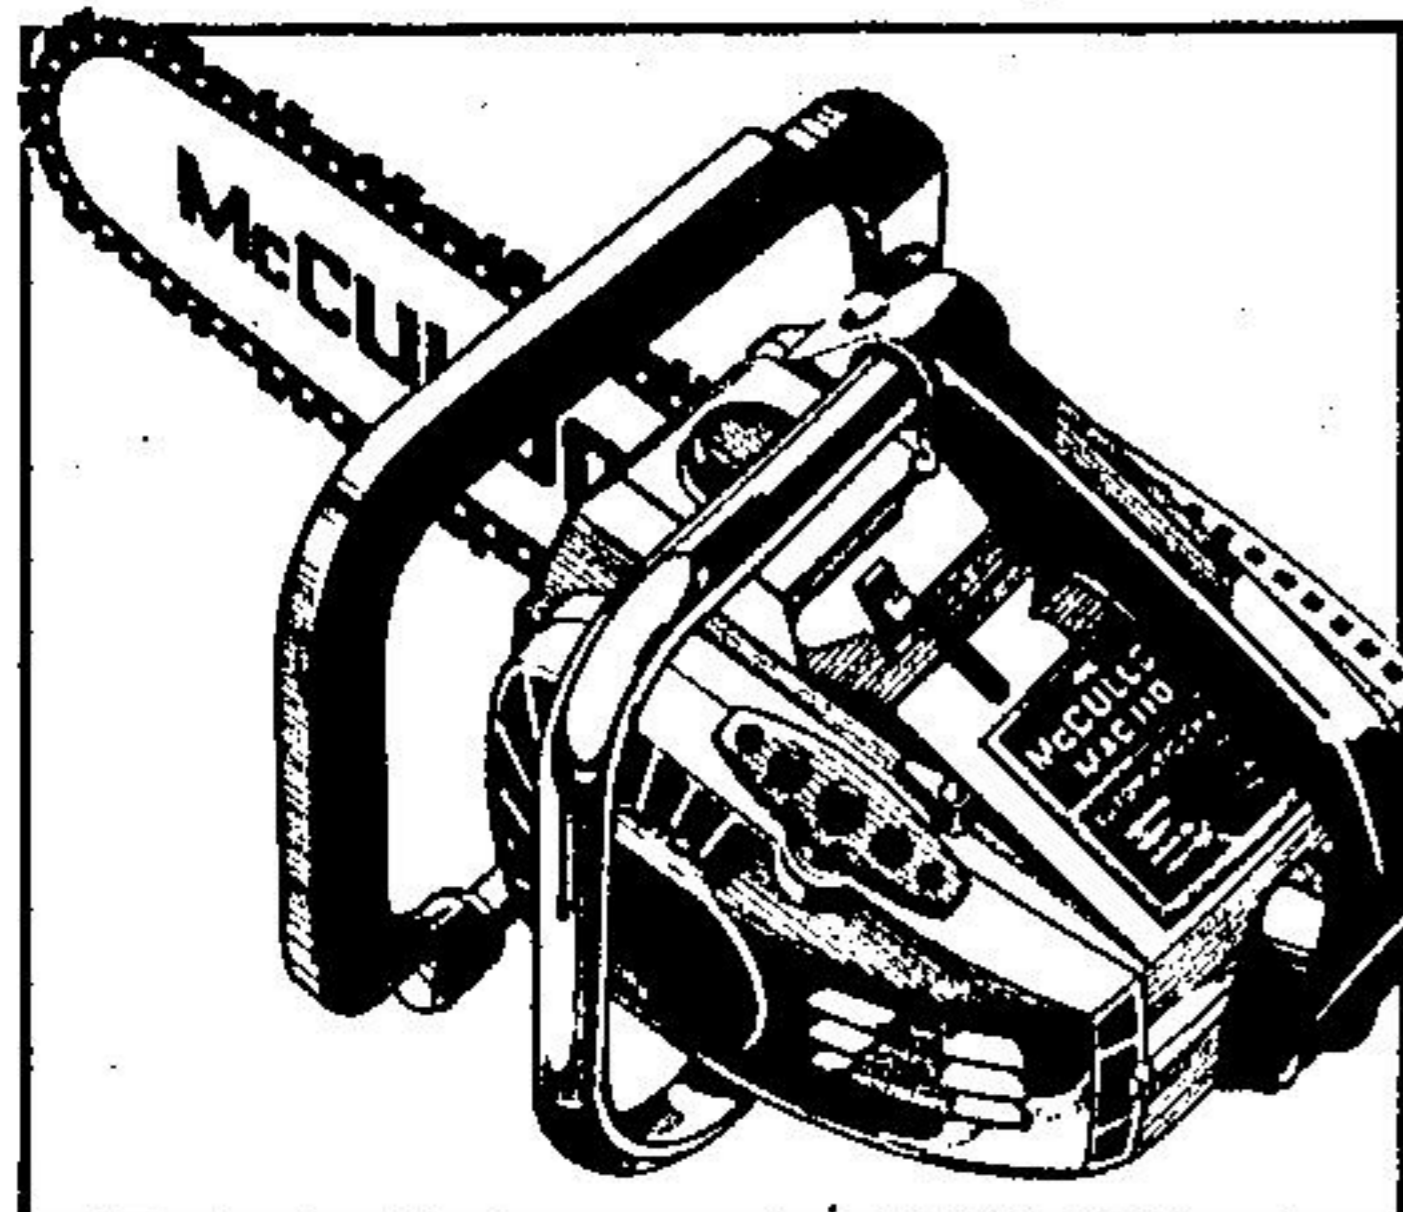

Mac 110 Chain Saw

Features improved brake design and a quieter, louver muffler. Chain catcher and high engagement clutch.

117⁹⁵
12" Bar

Mac 140-AS Chain Saw

Equipped with an automatic chain sharpener and soft grip side handle and frame. Same features as above.

174⁹⁵ NOT SHOWN
14" Bar