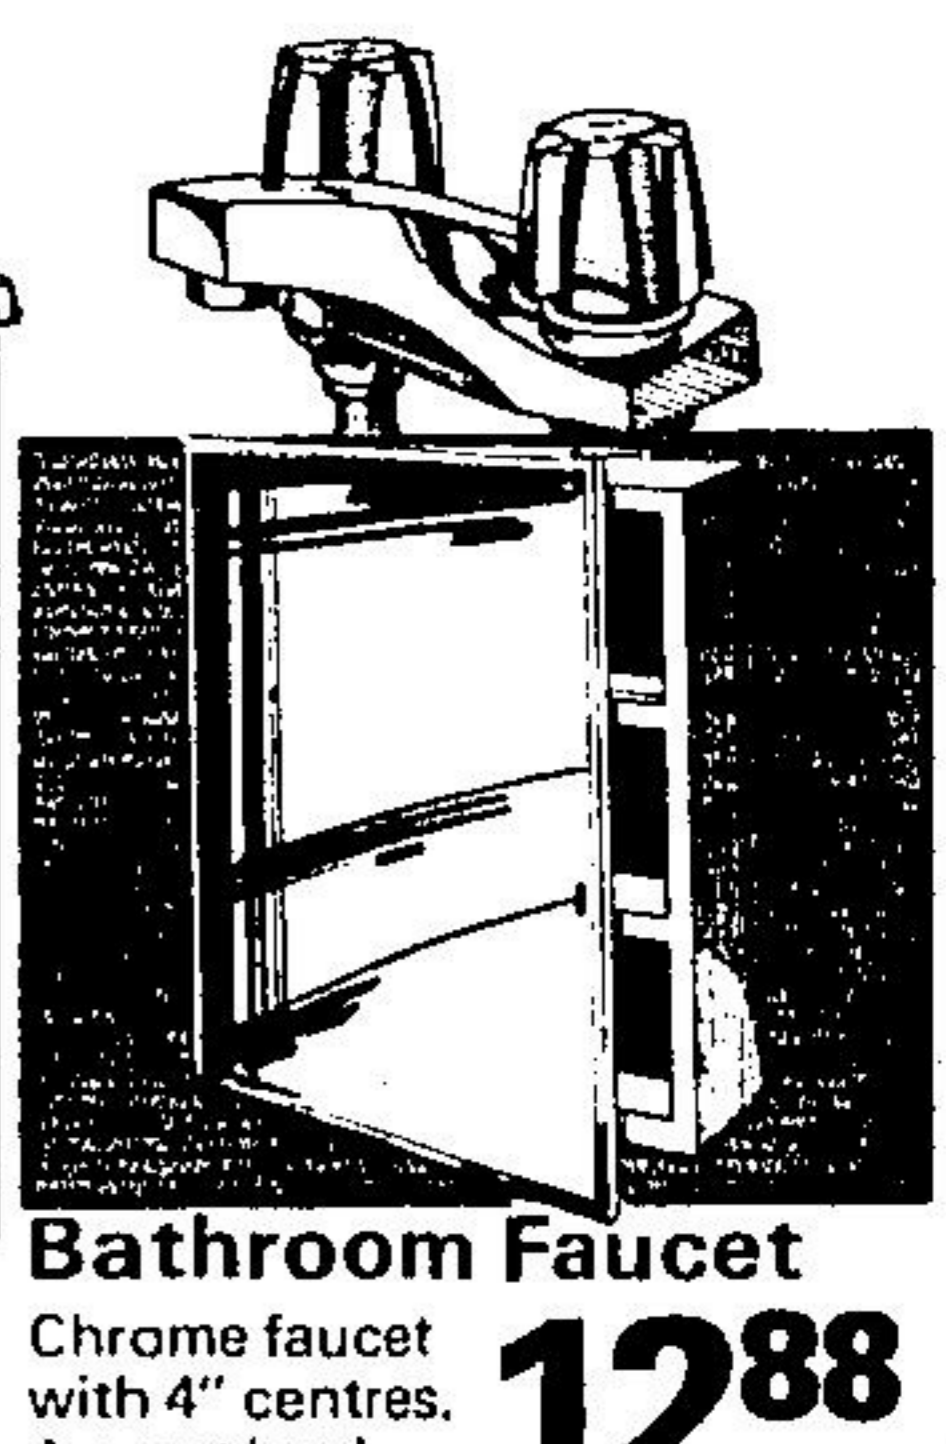

Clear glass in rust resistant Black frame. 11" high, 5 1/4" square.

12⁸⁸
Our Reg. 17.49

Outdoor Light

Fluted glass with Black rust-resistant holder. 4 1/2" diam. 8" high.

2⁷⁷
Our Reg. 3.59

Recessed Round

Recessed round fixture for rec room, etc. White glass. 5 1/2" diam.

6⁵⁵
Our Reg. 8.49

Recessed Square

Recessed square fixture with White glass. 8" square. White housing.

7⁷⁷
Our Reg. 9.99

Dimmer Switch

Dial the mood with an easy to install dimmer switch. Push-on/off.

3³³ 600 watt
Our Reg. 4.49

Wall hung basin with drilled 4" centres for faucet mount. 17" x 19".

15⁸⁸
Our Reg. 18.95

White Toilet

Reverse trap toilet in White composition. See us soon!

36⁶⁶ Seat Extra
Our Reg. 39.95

White Vanity

Sparkling White vanity for your bathroom. Marble counter top. Easy to install. 20" x 16"

49⁹⁵ Our Reg. 59.95
Faucet Not Included

Bathroom Faucet

Chrome faucet with 4" centres. A great buy!

12⁸⁸
Our Reg. 15.99

Medicine Cabinet

Surface cabinet with 11 5/8" x 17 1/2" mirror.

8⁴⁴
Our Reg. 9.59

Save \$ 14