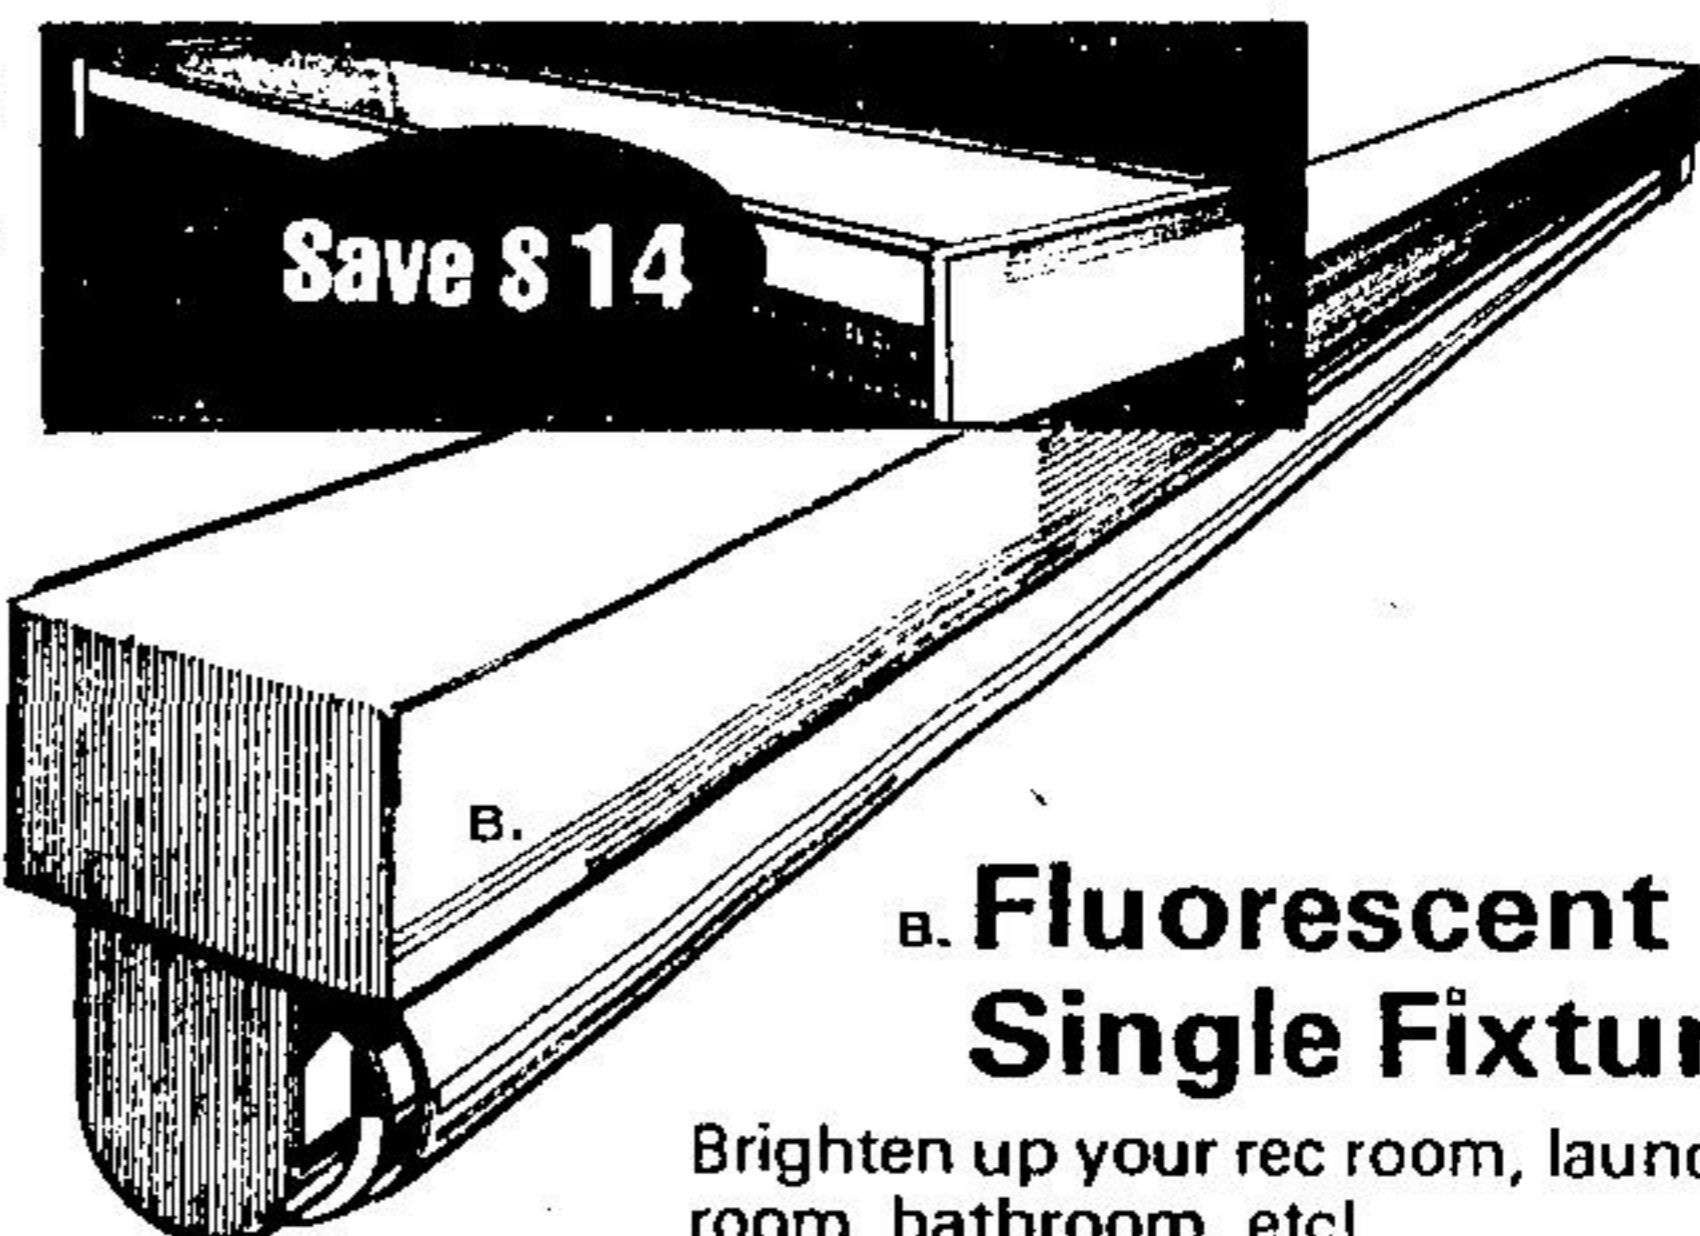

49⁹⁵ Our Reg. 59.95
Faucet Not Included

Bathroom Faucet

Chrome faucet with 4" centres. A great buy!

12⁸⁸
Our Reg. 15.99

Medicine Cabinet

Surface cabinet with 11 5/8" x 17 1/2" mirror.

8⁴⁴
Our Reg. 9.59

Save \$ 14

B. Fluorescent Single Fixture

Brighten up your rec room, laundry room, bathroom, etc!
Bulbs are extra.

A. Wrap Around Fluorescent Fixture
Wrap-around acrylic lens.
22⁸⁸ Bulb extra
Our Reg. 36.99

7⁷⁷ 24" **8⁸⁸** 48"
Our Reg. 8.99 Our Reg. 9.99