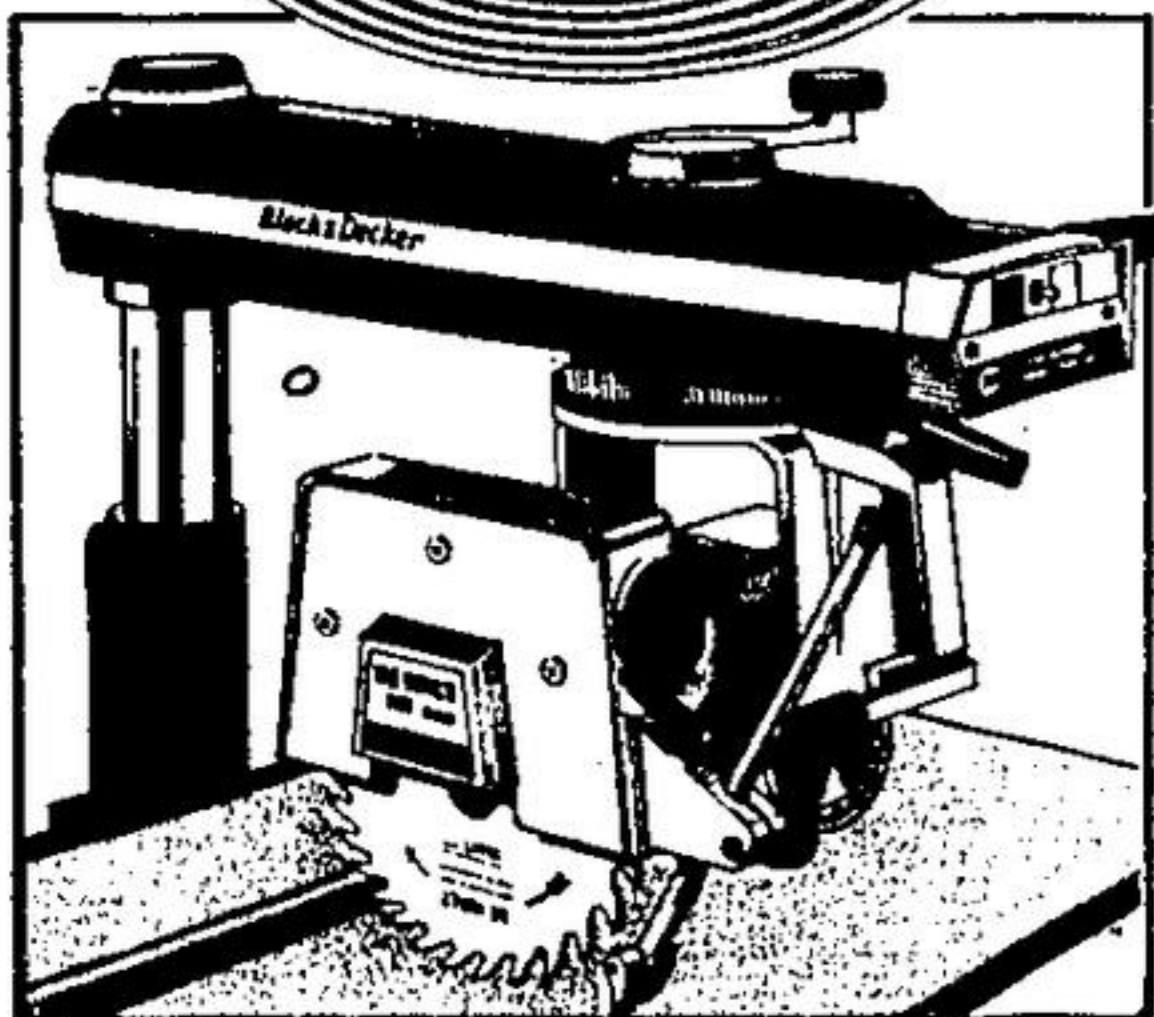

BEAVER

7 DAY SPECIAL

SAVE \$7

First Alert Smoke Alarm

First alert is the sound that could save your life! Dual ionization chambers track down the very first traces of smoke. Specially designed cover has more vents for quicker detection. Battery included.

22.95

Our Reg. 29.95

10" Radial Arm Saw

A terrific saw for the handyman! Has single voltage direct drive motor with a manual motor brake. On top, up front controls for easy operation. Roller head rides on 2 precision machined tracks.

No. 7740

332.88

12" McCulloch Mac 110 Chain Saw

Equipped with wrap-around Chain brake/hand guard. Features an improved muffler to reduce operating temperatures. 12" bar.

117.95

Spruce Strapping 96¢

2 x 3 x 8'