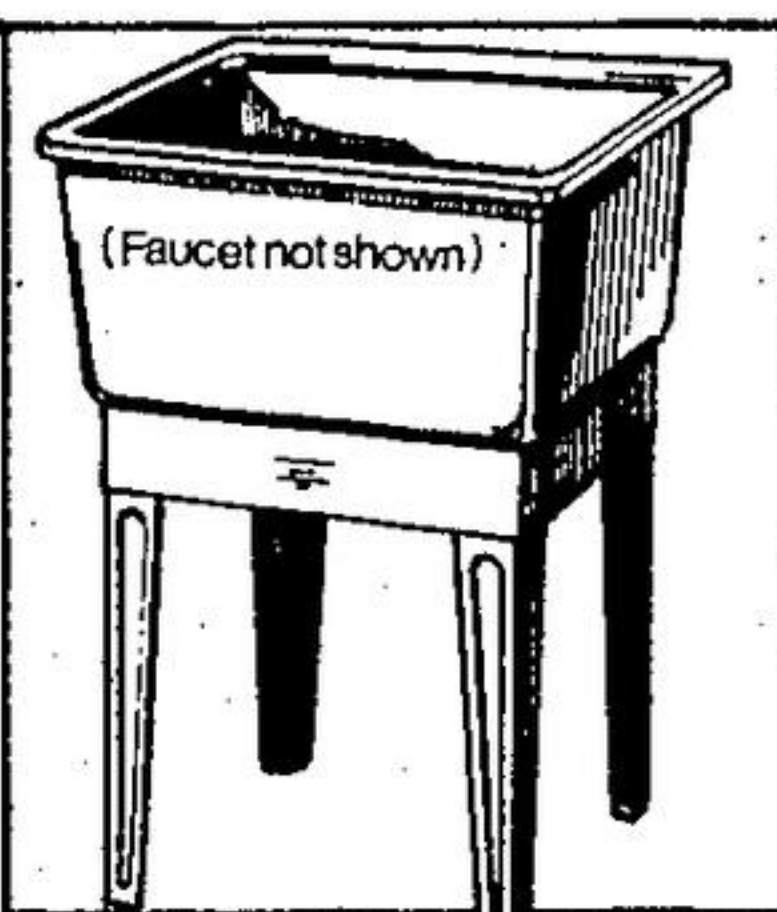

Laundry Tub and Faucet
Single laundry tub with 17.4 gal. capacity. Approx. 25" x 22" with legs.
Laundry faucet is included. 4" centres for faucet mount. Chrome Finish.
29⁹⁵
Complete with faucet