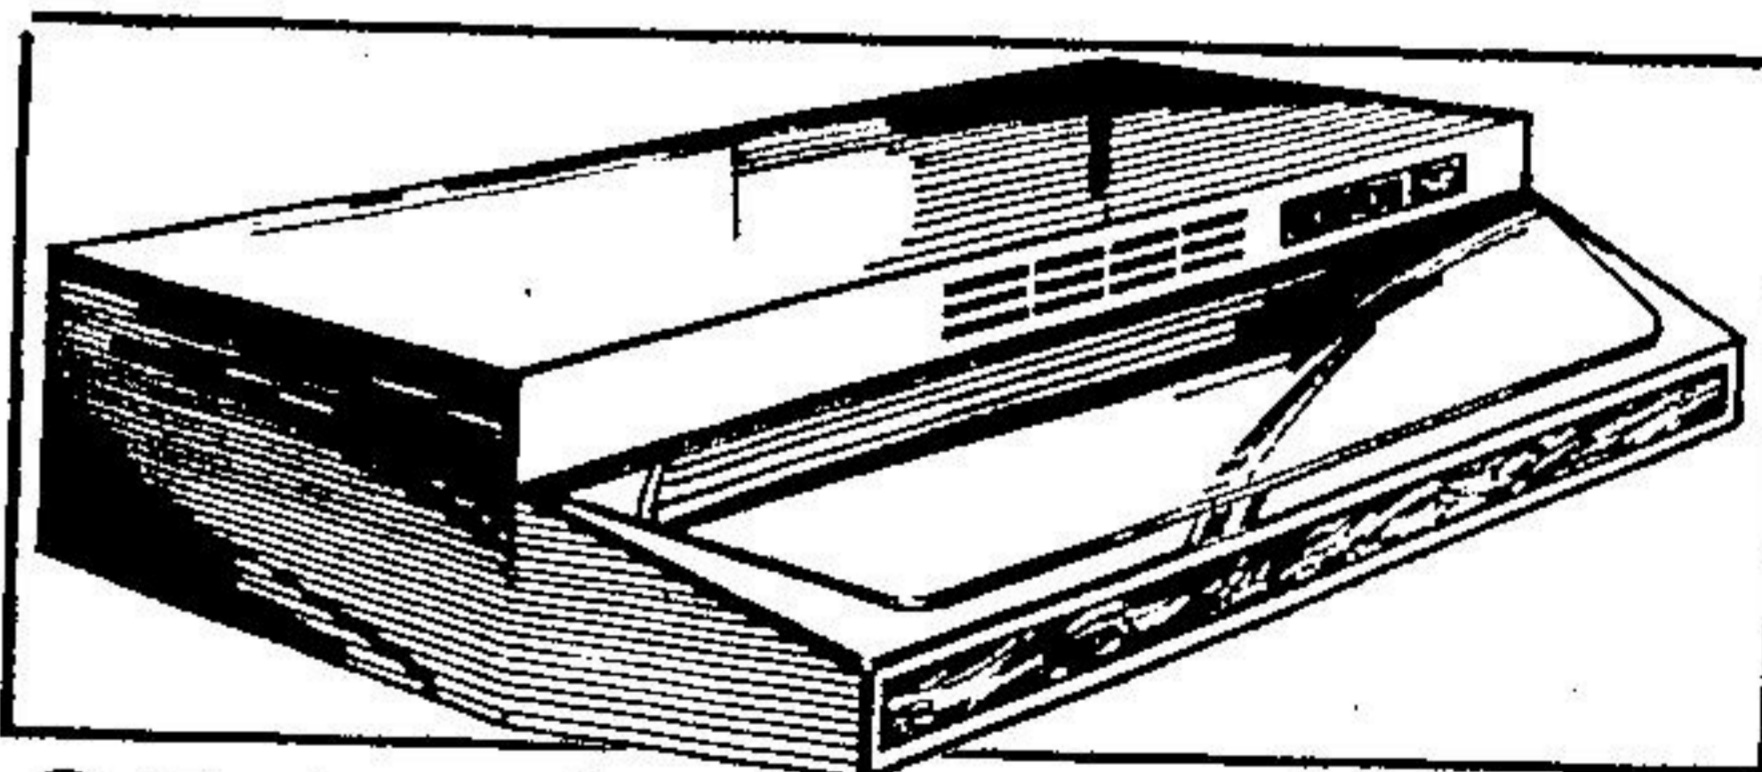

15⁵⁵
Our Reg. 19.99

Stainless Steel Sink

Double bowl stainless sink with ledge. Pre-drilled for faucet mount.

52⁸⁸
31" x 20 1/2" x 7"

2 Speed Range Hoods

Keeps kitchen air fresher. Avocado, Gold, Copper or White.