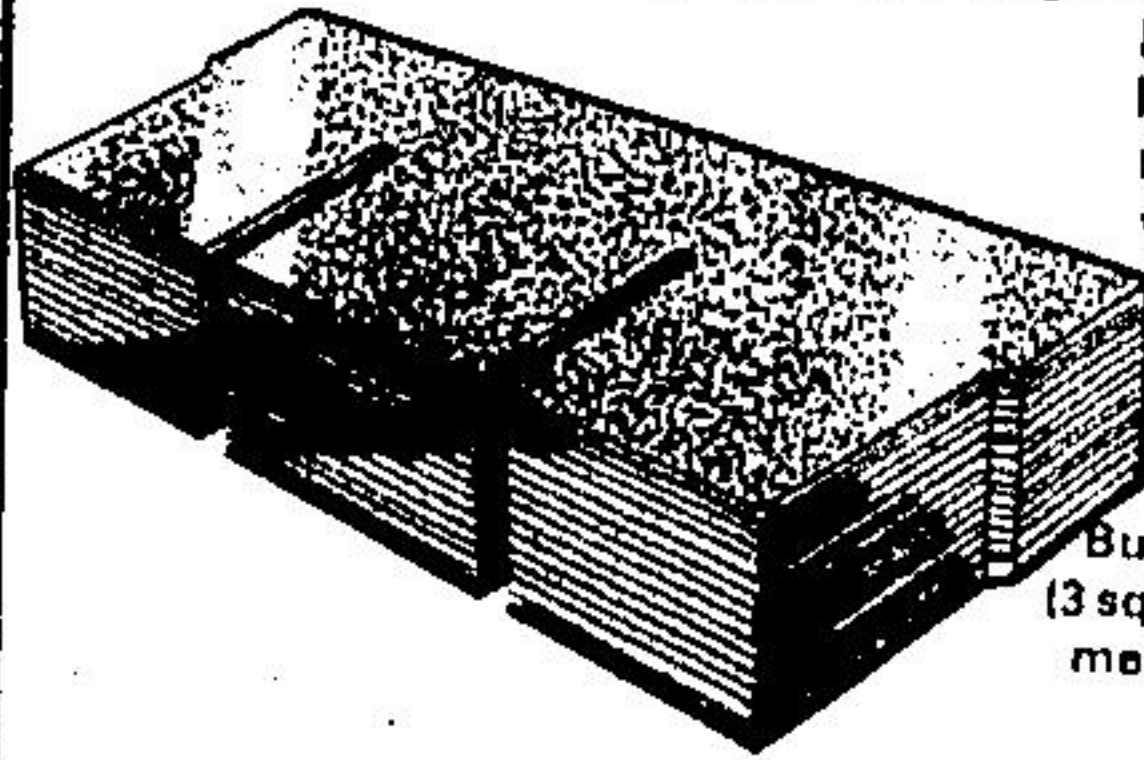

Price and Selection Always Best at Beaver

3-In-1 Asphalt Shingles

Re-shingle your home or cottage now while the weather is still warm. Installation instructions are on every package. Stock colours only.

Bundle (3 square metres) **5⁷⁰**

100 Off Fencing

all chain link fencing availability will vary store to store.

Leisuretime Steel Fencing

Attractive, economical, easy-to-build privacy screen in Brown Or White. Kit includes frame and 10 panels. Overall size is 8' x 5'.