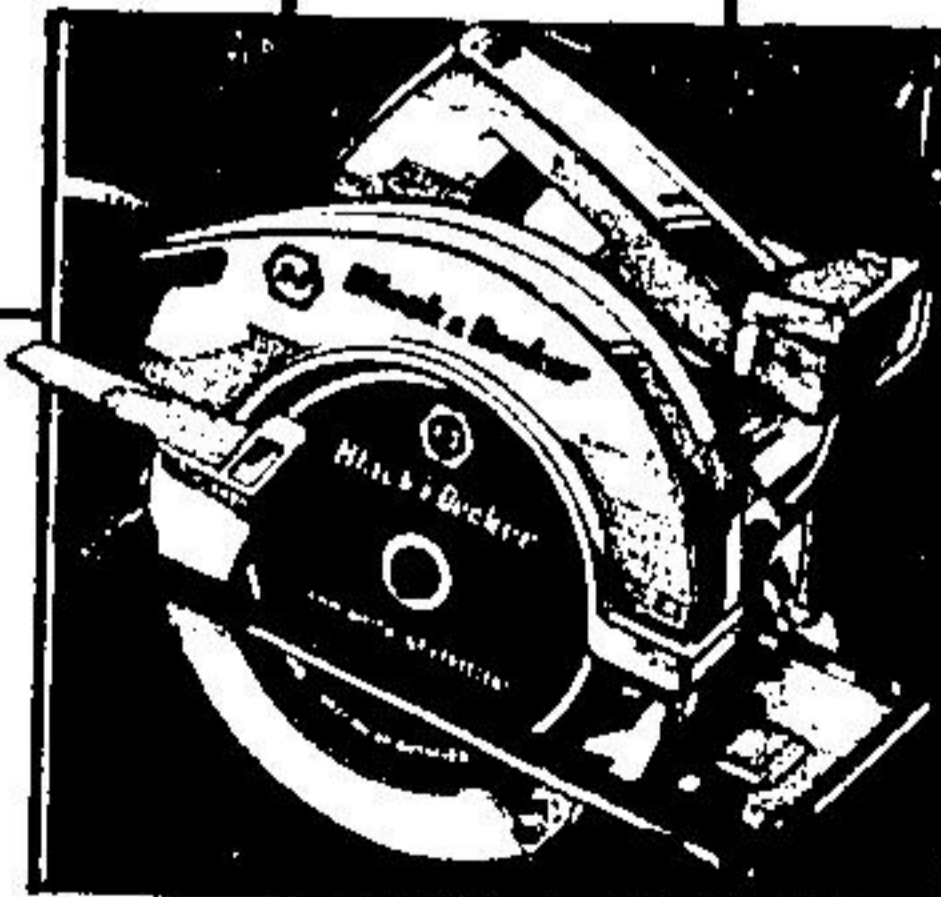

Power-Priced Values That Go Great With Your Workshop

Save \$10

Skil Cordless Drill

Cordless 1/4" drill and screwdriver that operates forward and reverse. Full recharge cycle of 16 hours. On/off trigger lock. Recharger included.

29⁹⁵ Our Reg. 39.95
1702

B & D 1/2" Reversing Drill

Double reduction gearing & powerful motor provides torque for difficult jobs. Top mounted auxiliary side handle. Compact size for tight spots. 1/2" Capacity in steel, 1" in hardwood, 500 rpm.

37⁹⁵ 7250
Our Reg. 43.95

B & D Circular Saw

Two handles for steady control. Sawdust ejection chute. Double insulated. Sturdy steel wraparound shoe. 9 amps. 5730

39⁹⁵

9" Rockwell Arbor Saw

Offers precision accuracy, big capacity, and maximum convenience. Features 2 3/4" depth of cut and a large 22" x 36" table (with extension). Handy up front fence and blade controls.

12" Mac 110 Chain Saw

12" bar cuts logs up to 24". All position carburetor operates at all cutting angles. Automatic rewind starter and automatic clutch disengages at idle speeds. With safety feature chain brake