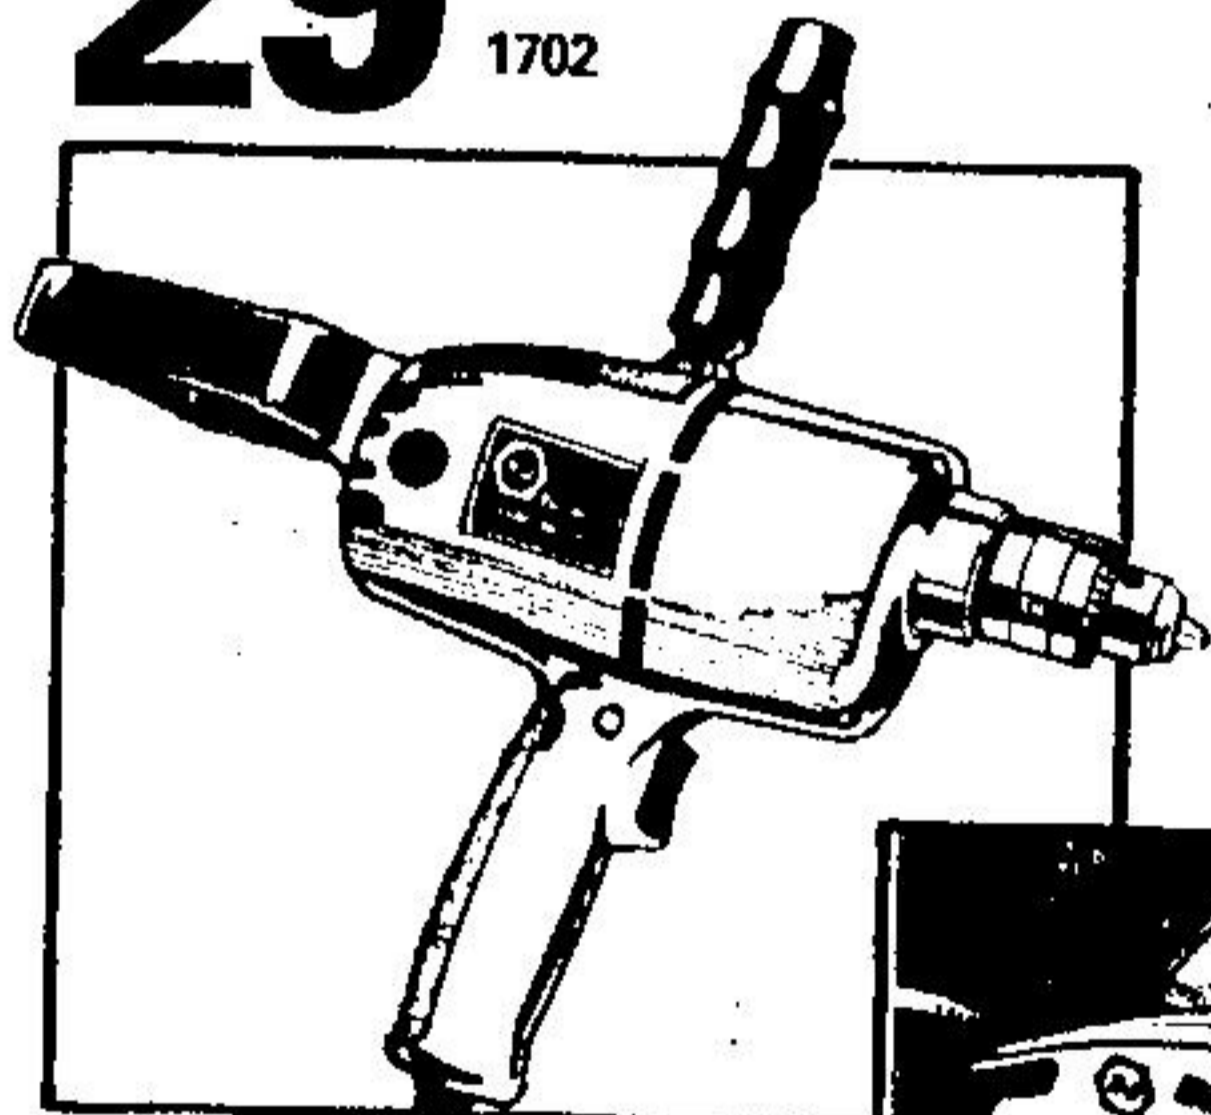

Power-Priced Values That Go Great With Your Workshop

Save \$10

Skil Cordless Drill

Cordless 1/4" drill and screwdriver that operates forward and reverse. Full recharge cycle of 16 hours. On/off trigger lock. Recharger included.

29⁹⁵ Our Reg. 39.95
1702

B & D 1/2" Reversing Drill

Double reduction gearing & powerful motor provides torque for difficult jobs. Top mounted auxiliary side handle. Compact size for tight spots. 1/2" Capacity in steel, 1" in hardwood, 500 rpm.

37⁹⁵ 7250
Our Reg. 43.95

B & D Circular Saw

Two handles for steady control. Sawdust ejection chute. Double insulated. Sturdy steel wraparound shoe. 9 amps. 5730

39⁹⁵

9" Rockwell Arbor Saw

Offers precision accuracy, big capacity, and maximum convenience. Features 2 3/4" depth of cut and a large 22" x 36" table (with extension). Handy up front fence and blade controls.

12" Mac 110 Chain Saw

12" bar cuts logs up to 24". All position carburetor operates at all cutting angles. Automatic rewind starter and automatic clutch disengages at idle speeds. With safety feature chain brake