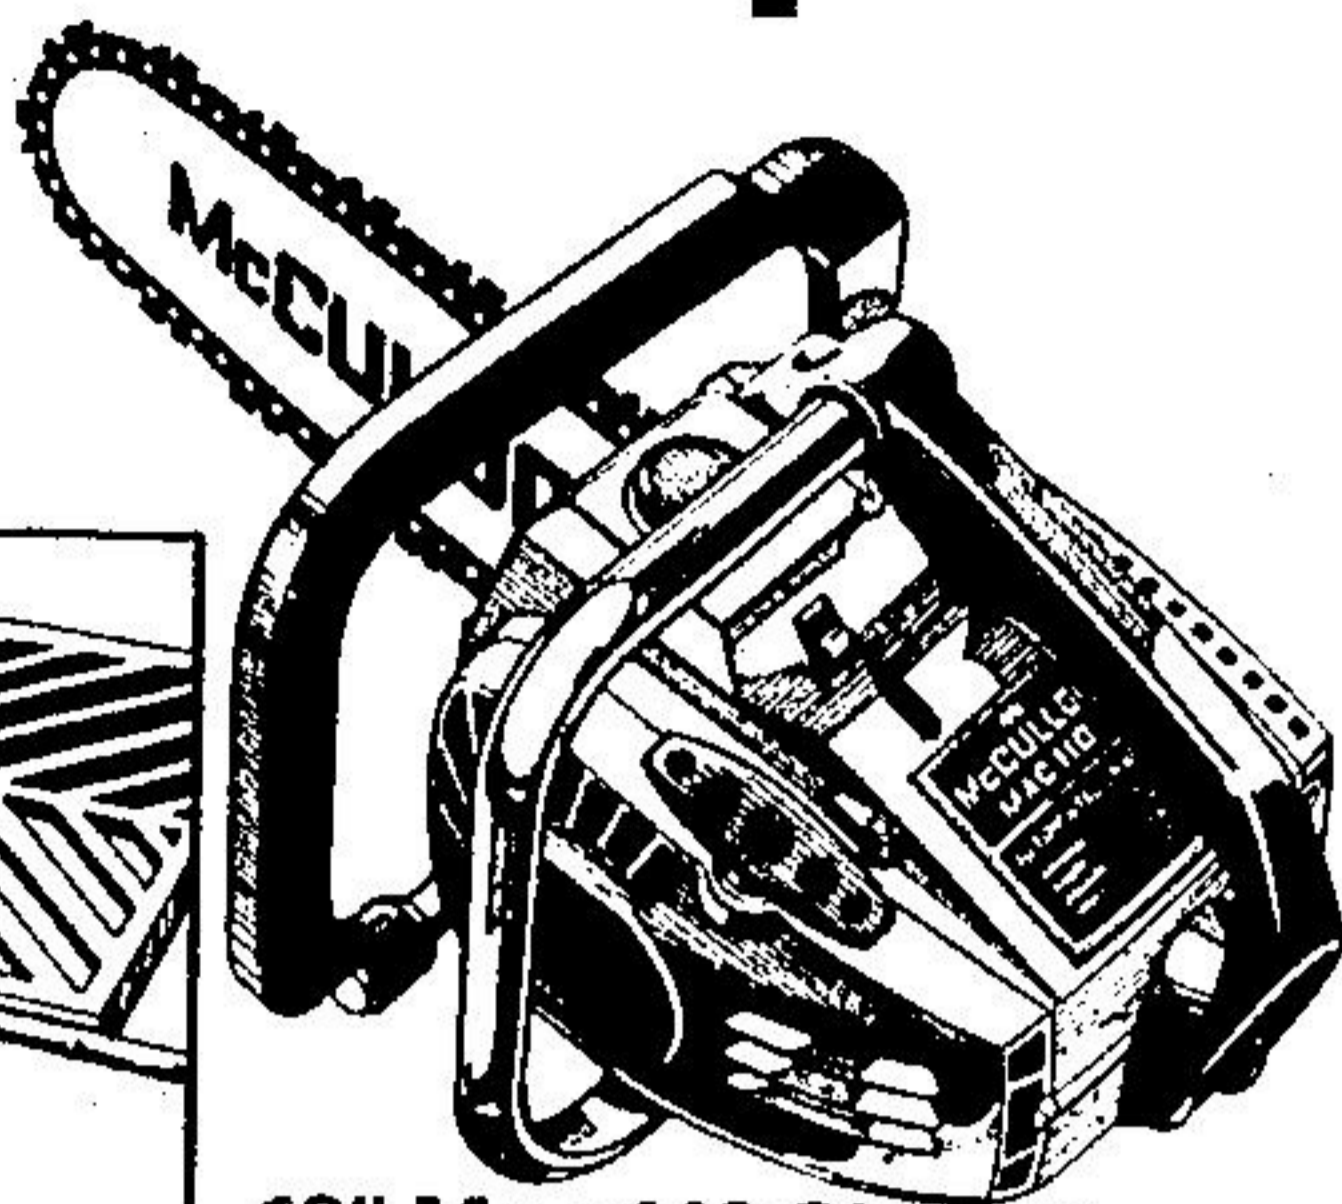

29⁹⁵ Our Reg. 39.95
1702

B & D 1/2" Reversing Drill

Double reduction gearing & powerful motor provides torque for difficult jobs. Top mounted auxiliary side handle. Compact size for tight spots. 1/2" Capacity in steel, 1" in hardwood, 500 rpm.

37⁹⁵ 7250
Our Reg. 43.95

B & D Circular Saw

Two handles for steady control. Sawdust ejection chute. Double insulated. Sturdy steel wraparound shoe. 9 amps. 5730

39⁹⁵

9" Rockwell Arbor Saw

Offers precision accuracy, big capacity, and maximum convenience. Features 2 3/4" depth of cut and a large 22" x 36" table (with extension). Handy up front fence and blade controls.

209⁹⁵

Our Reg. 239.95

Save \$7

B & D Router

Vertical depth adjustment calibrated in 1/64". Has burnout protected motor. Cuts, routs, grooves, trims, etc. Router manual is included. 22,000 RPM

51⁸⁸
Our Reg. 58.95

12" Mac 110 Chain Saw

12" bar cuts logs up to 24". All position carburetor operates at all cutting angles. Automatic rewind starter and automatic clutch disengages at idle speeds. With safety feature chain brake