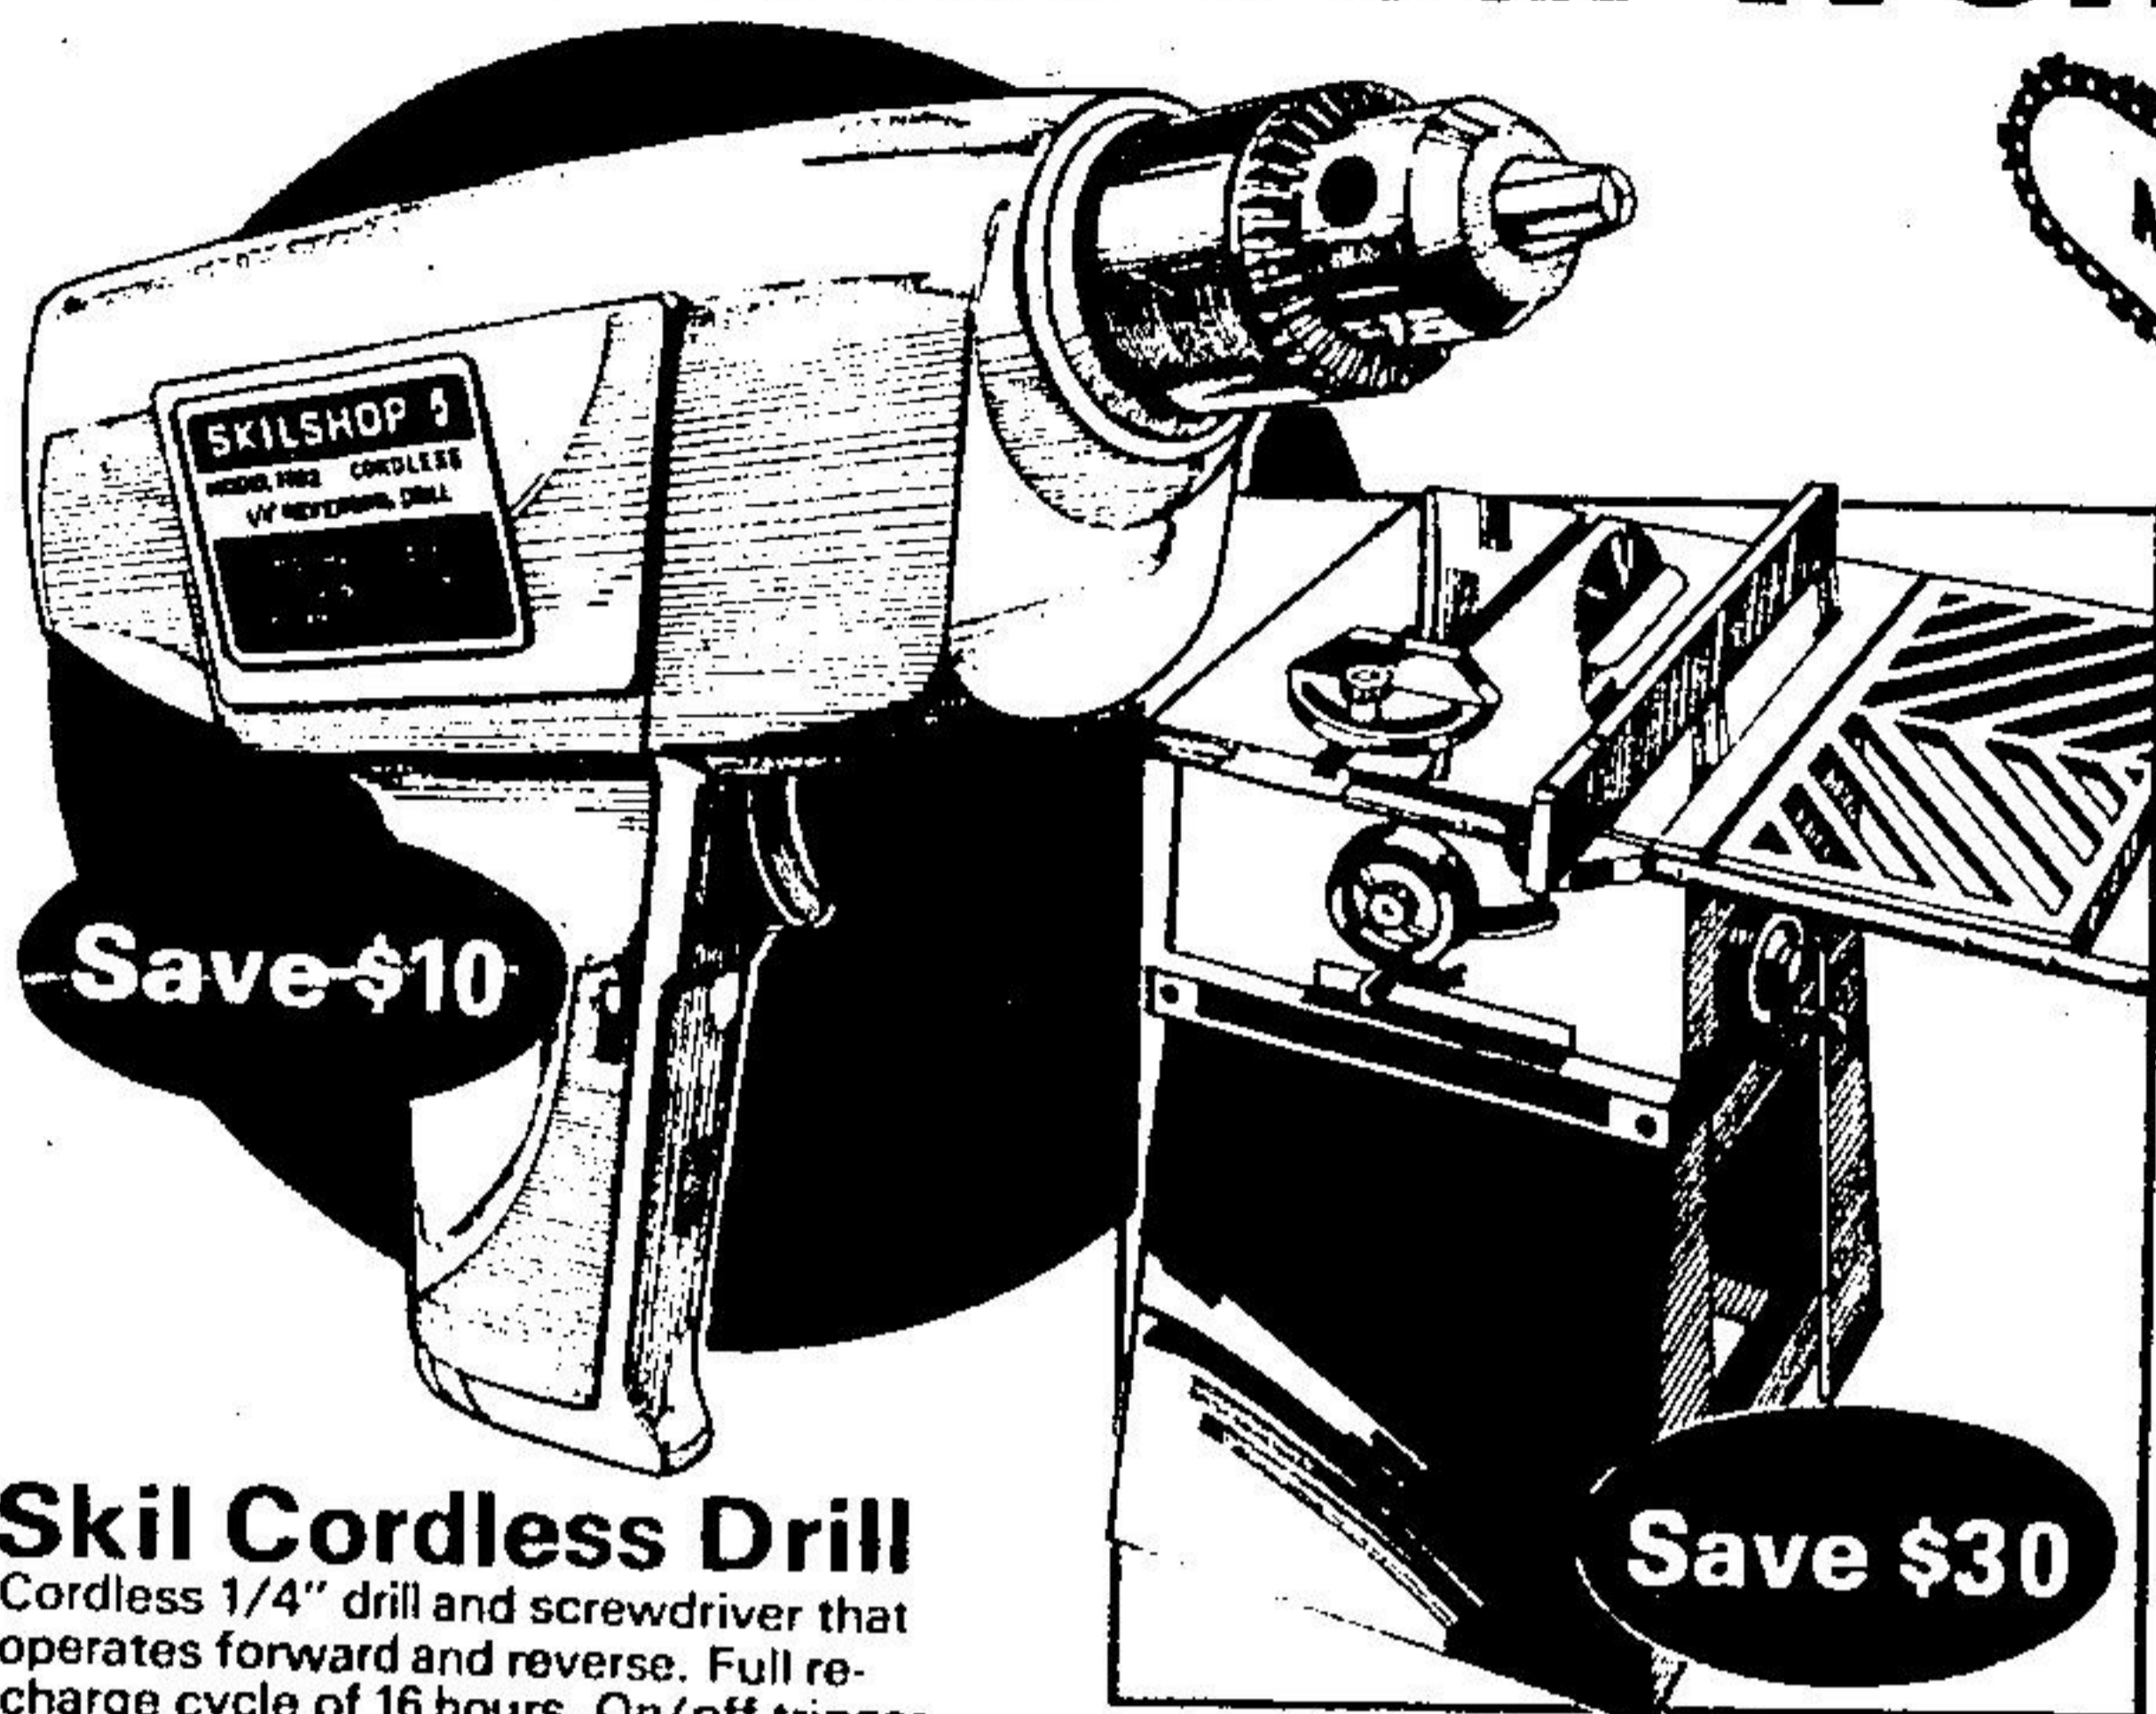

Power-Priced Values That Go Great With Your Workshop

Save \$10

Skil Cordless Drill

Cordless 1/4" drill and screwdriver that operates forward and reverse. Full recharge cycle of 16 hours. On/off trigger lock. Recharger included.

29⁹⁵ Our Reg. 39.95
1702

B & D 1/2" Reversing Drill

Double reduction gearing & powerful motor provides torque for difficult jobs. Top mounted auxiliary side handle. Compact size for tight spots. 1/2" Capacity in steel, 1" in hardwood, 500 rpm.

37⁹⁵ 7250
Our Reg. 43.95

B & D Circular Saw

Two handles for steady control. Sawdust ejection chute. Double insulated. Sturdy steel wraparound shoe. 9 amps. 5730

39⁹⁵

9" Rockwell Arbor Saw

Offers precision accuracy, big capacity, and maximum convenience. Features 2 3/4" depth of cut and a large 22" x 36" table (with extension). Handy up front fence and blade controls.

12" Mac 110 Chain Saw

12" bar cuts logs up to 24". All position carburetor operates at all cutting angles. Automatic rewind starter and automatic clutch disengages at idle speeds. With safety feature chain brake