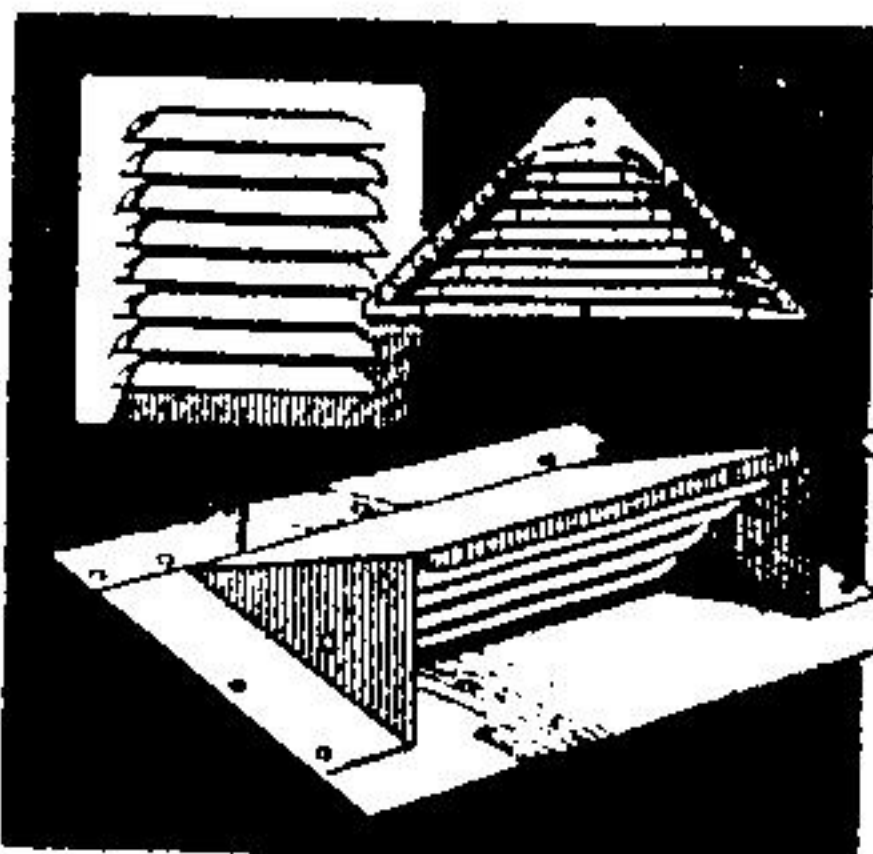

3.98

Our Reg. 4.98

Harvest Pecan,
Oak or Birch

Golden Walnut
Marquois Oak

Save \$1 On Each Panel

Asphalt Shingles

3 in 1 asphalt shingles in a variety of stock colours. Replace that leaky roof, now before any real damage occurs! See Beaver soon!

5.70 3sq. metres

A. Wall Louvre

Rectangular wall louvre with balanced design. 8" x 12".

2.99

B. Triangular Louvre

Adjusts to a wide variety of roof pitches. No cutting needed.

8.99

C. Pitched Roof Louvre