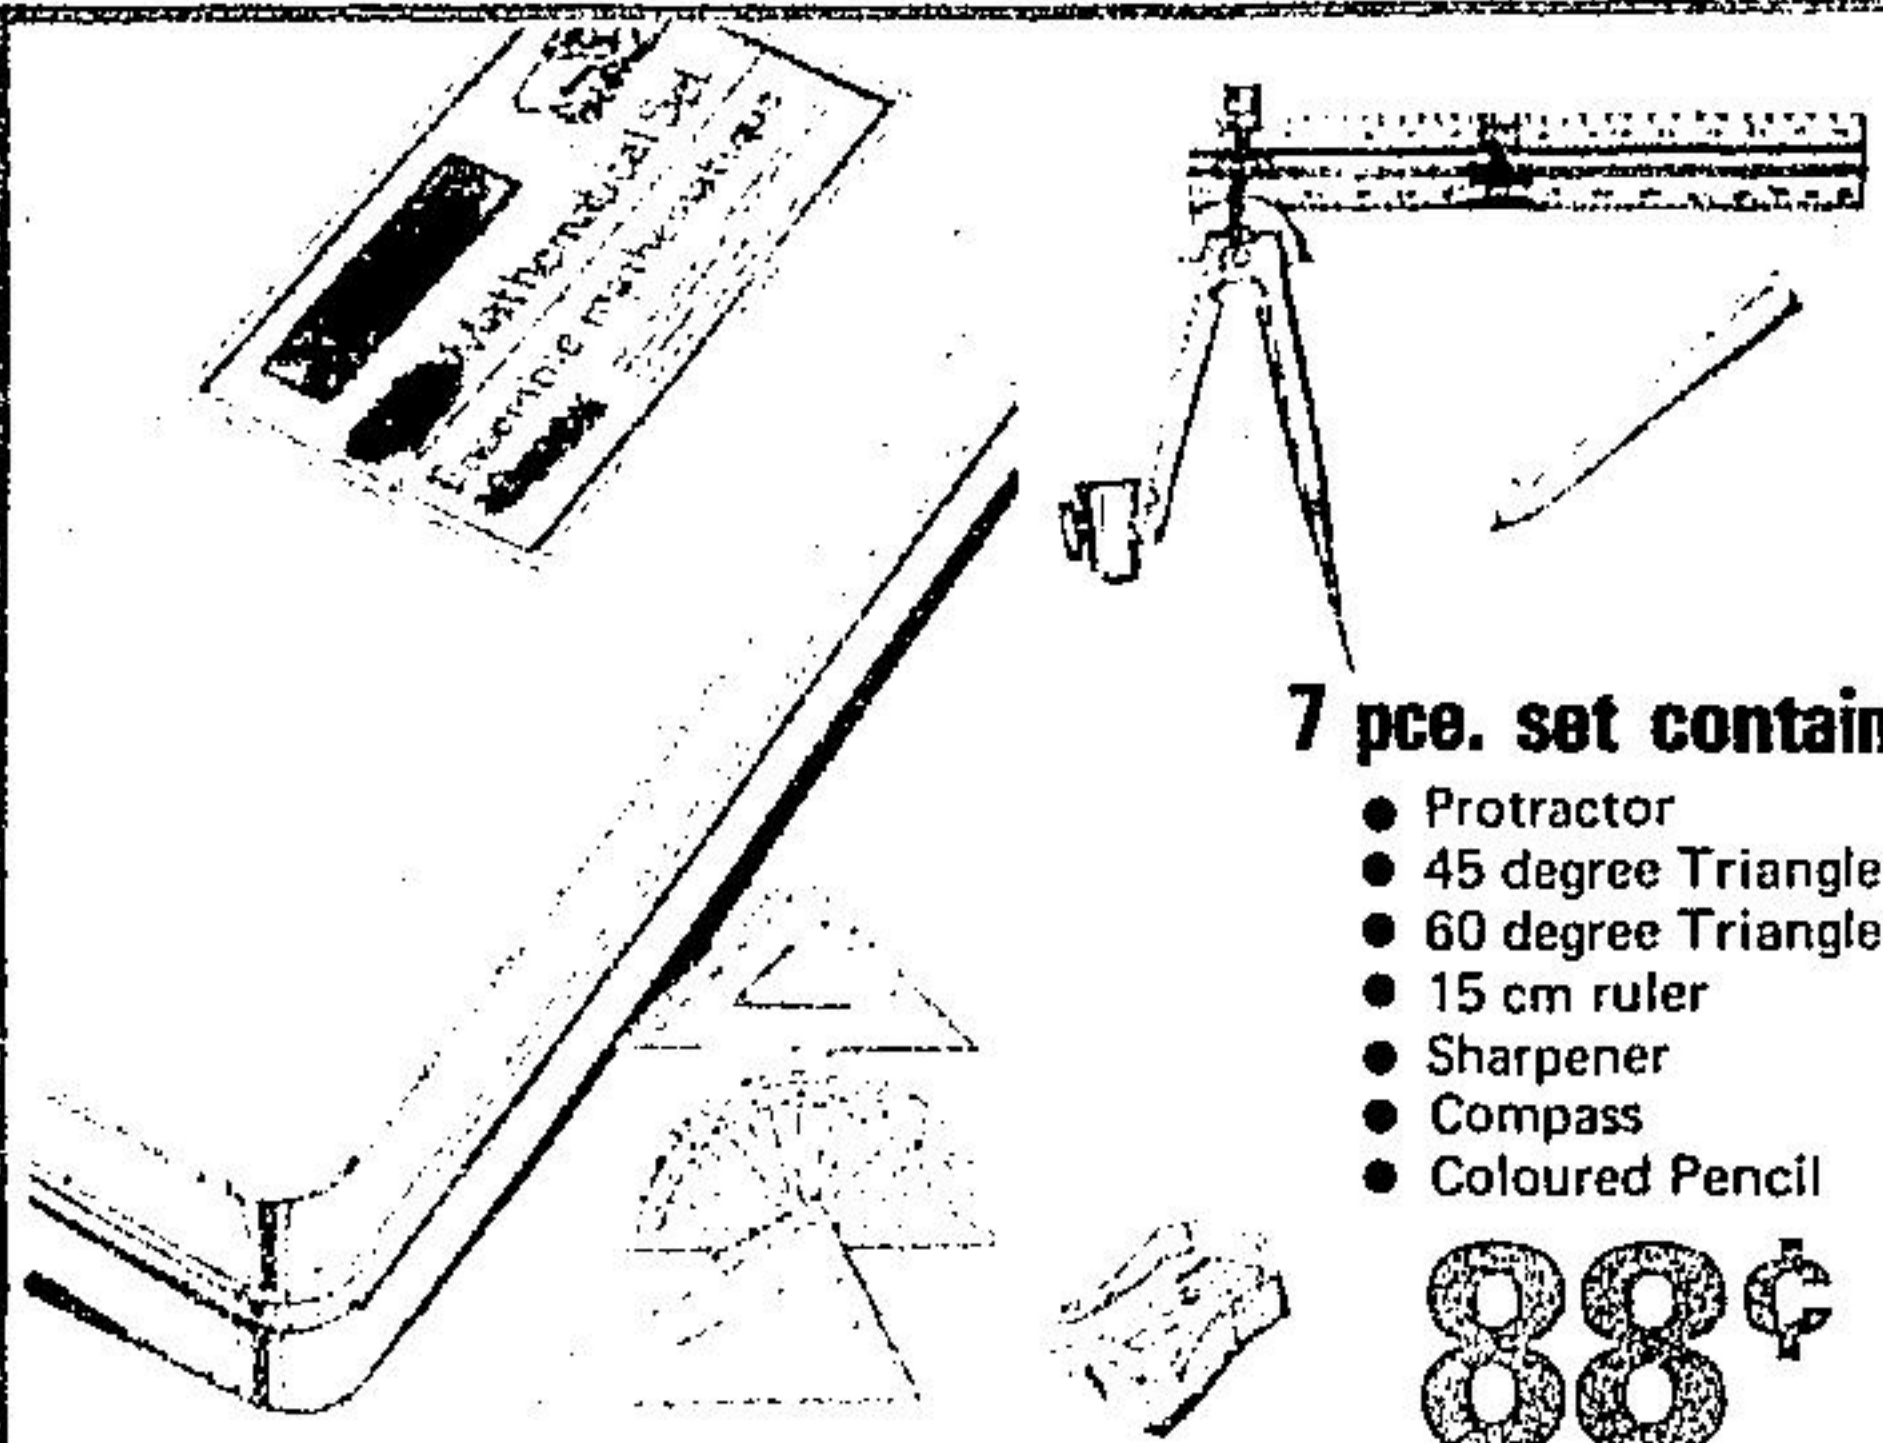

Back To School Time

7 pce. set contains

- Protractor
- 45 degree Triangle
- 60 degree Triangle
- 15 cm ruler
- Sharpener
- Compass
- Coloured Pencil

88¢

VINYL BINDER

3 RING

1 1/2 INCH

179

2 INCH

DOUBLE SHARPENER

Twin cutters for standard and jumbo size pencils and wax crayons.

25¢

SUPER HEROES PENCIL CASES

Featuring Wonder Woman, Aquaman, Batman/Robin, Superman, Shazam. 8 1/2" x 5". Waterproof & Zippered. Roomy cases for pencils, pens, school supplies, etc. In assorted colors.