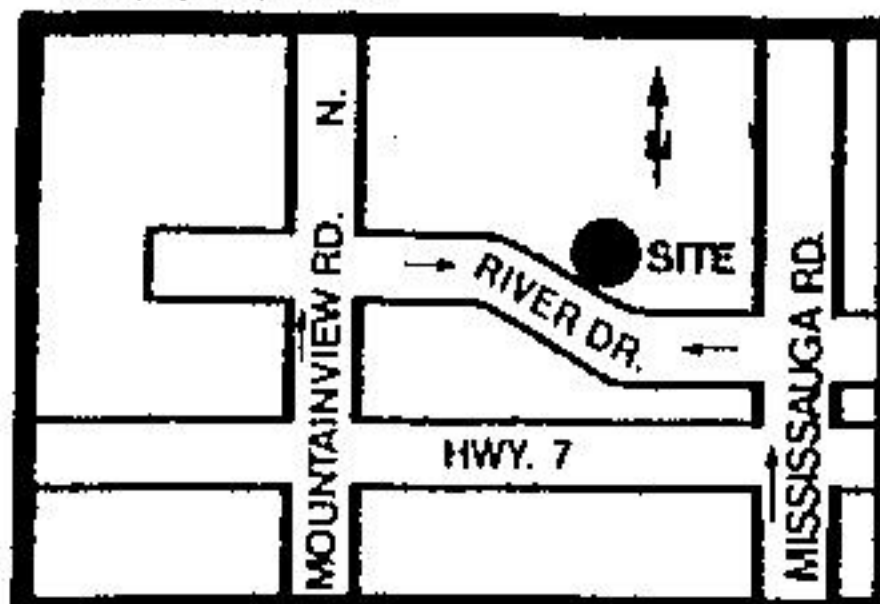

*You pay only utilities

DIRECTIONS: HWY 7 TO
MOUNTAINVIEW DR. GO
NORTH ON MOUNTAINVIEW TO
RIVER DR. AND THE SITE.
10 AM TO DUSK, 7 DAYS A WEEK
877-1221

REC CENTER - PLAYGROUND