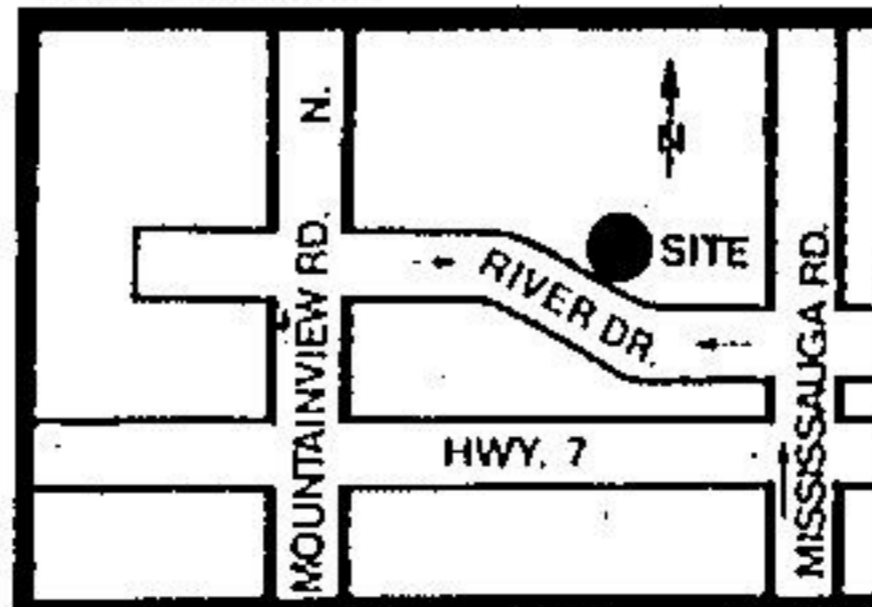

*You pay only utilities.

DIRECTIONS: HWY 7 TO
MOUNTAINVIEW DR. N. GO
NORTH ON MOUNTAINVIEW TO
RIVER DR. AND THE SITE.
10AM TO DUSK, 7 DAYS A WEEK
877-1221

REC CENTER - PLAYGROUND