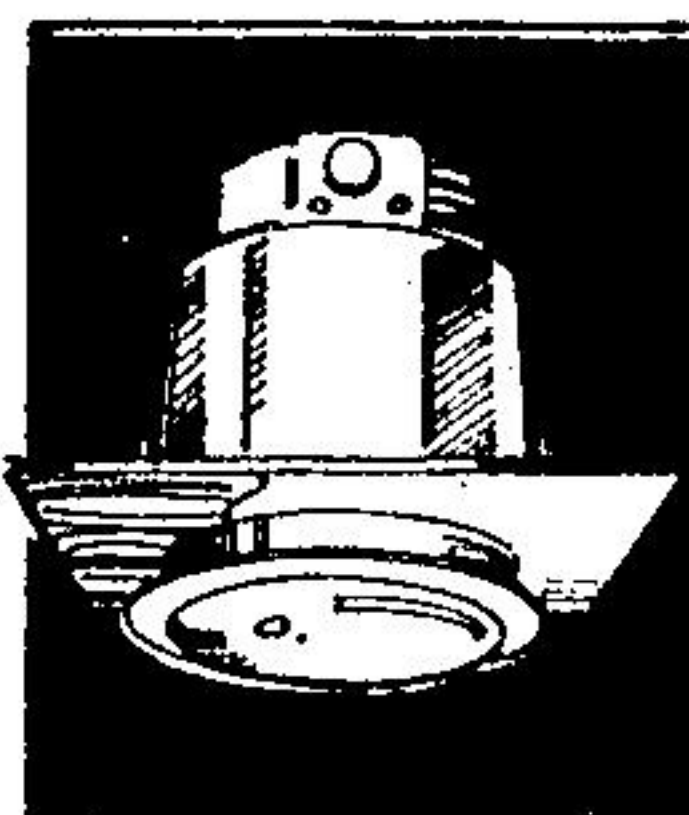

2695^{5"}
Our Reg. 33.95

3395^{12"}
Our Reg. 43.95

3995^{16"}
Our Reg. 46.95

Dimmer Switch

Solid state dimmer dial control. Push off. C.S.A. approved.

777
Our Reg. 4.49

Fluted Lantern

Coach lantern with clear glass in rust-resistant Black frame. 5 1/4" sq. 11" H

299
Our Reg. 3.49

Outdoor Lantern

Fluted crystal glass with Black holder. Extends 5' from the wall, 8" high.

1298
Our Reg. 17.49

Round Fixture

5 1/2" round recessed fixture. "High hat" style. Aluminum construction.