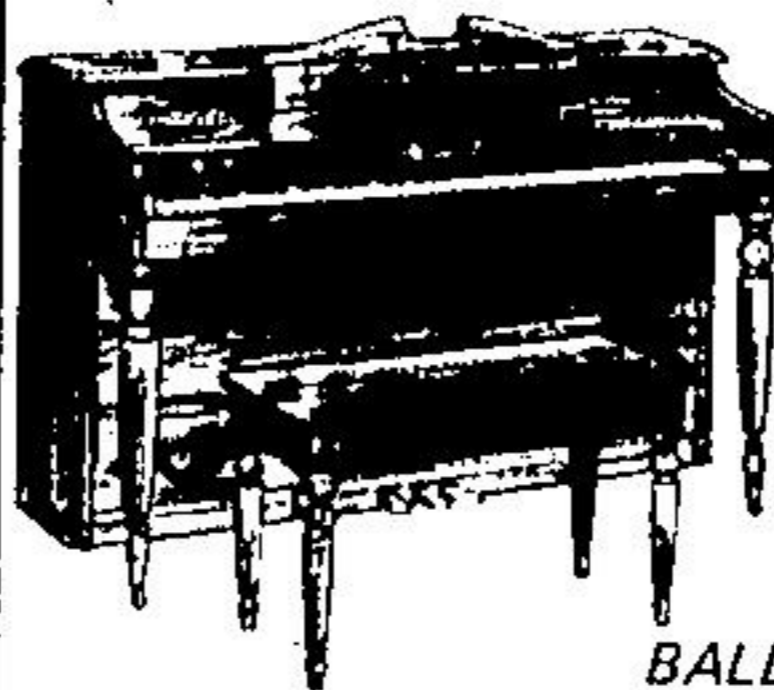

EXCELLENT QUALITY
Baldwin Piano Model No. 422
FINISHED IN DARK PINE
INCLUDES MATCHING BENCH

REGULAR
PRICE $2,320.00

SALE PRICE $1,788⁵³

BUY NOW & SAVE

*SALE PRICE INCLUDES
BALDWIN'S FAMOUS GUARANTEE*

- FREE DELIVERY
- TUNING AFTER DELIVERY
- 10 YEAR PARTS & LABOUR GUARANTEE IN WRITING