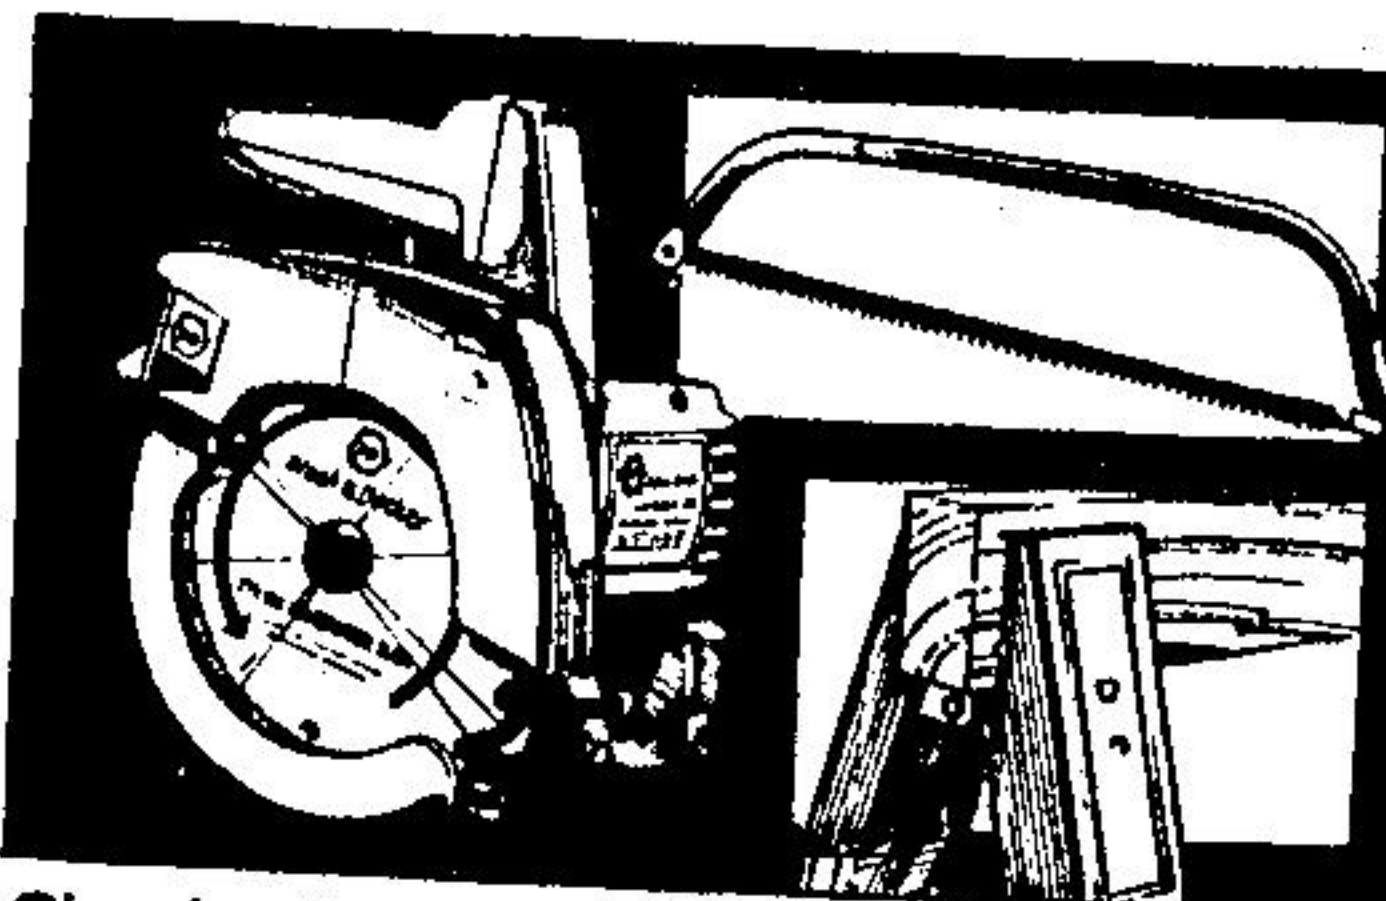

Stainless Sink

Stainless steel. Ledgeless design.

19⁹⁹
Our
Reg. 21.94

Moulded Counter Tops

Ideal for kitchen, or bar areas. Easy to wipe clean surface. 8" or 10".

27⁹⁵ 34⁹⁵
8' 10'

Mac 140 AS Chain Saw

Automatic chain sharpener. 14" sprocket nose bar with chain. Soft grip side handle/frame. For easy log cutting, etc.

149⁹⁵

Westclox Smoke Alarm

Gives a shrill continuous alarm at the first trace of smoke. Ionization dual chamber. Antique white case. Comes with battery.

22⁹⁵

Circular Saw

7 1/4" saw with burnout protected motor. Keeps sawdust away from cutting line. 9 amp.