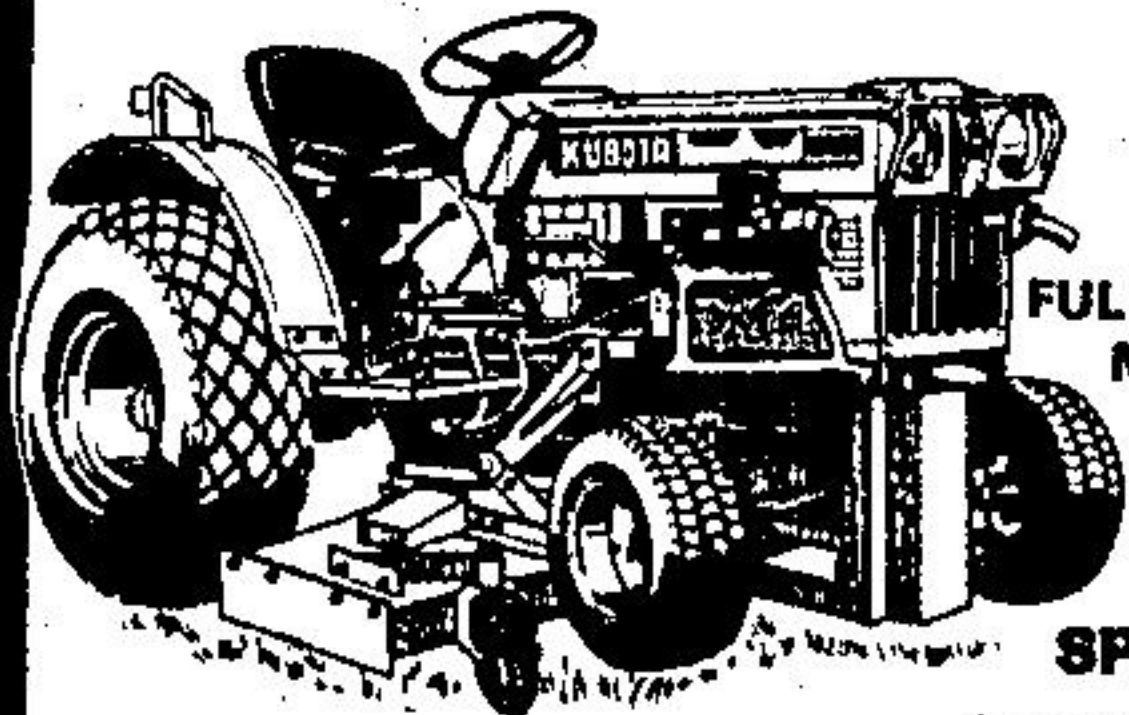

MILTON EQUIPMENT CO. LIMITED
3163 STEELES AVENUE, MILTON

878-2121

878-2121

KUBOTA DIESEL POWER DOES IT!

We carry 5 models to choose from, ranging from 14 to 30 hp. Available in 2 & 4 wheel drive. They are water cooled diesels.

FULL LINE OF ATTACHED AND MOUNTED EQUIPMENT AVAILABLE

ASK US ABOUT OUR SPECIAL SHOW PRICES

WE WILL HAVE 3 MODELS ON DISPLAY

MF
Massey Ferguson

MASSEY FERGUSON HAS 7 MODELS TO CHOOSE FROM RANGING FROM 8-18 HP.

Monday - Thursday 9 a.m. - 8 p.m.
Friday - Saturday 9 a.m. - 6 p.m.

Jeep '78 The Incredible Machines

JEEP...

wrote the book on four wheel drive. On and off the road, the toughest and most durable vehicles of the century.