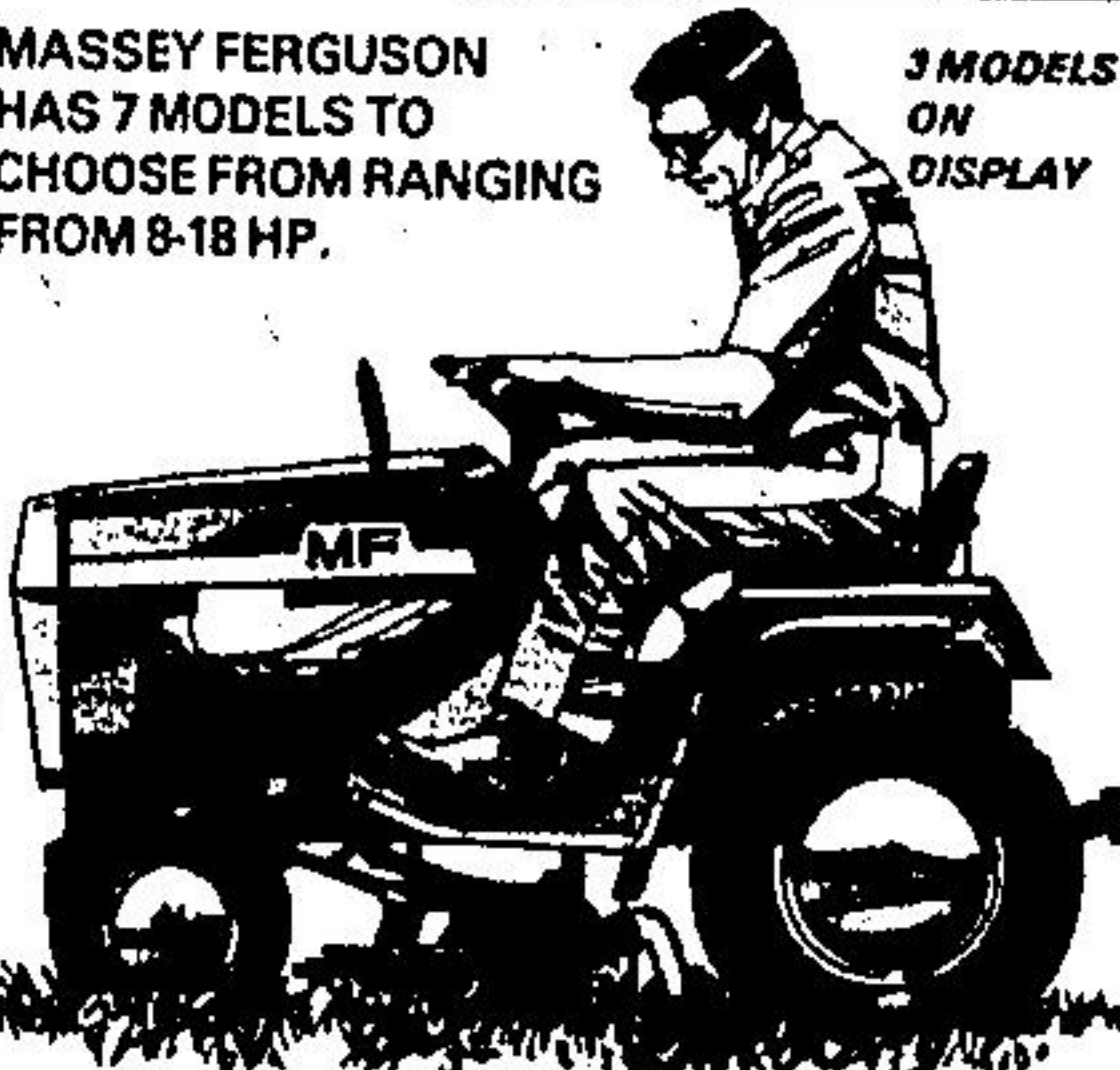

MILTON EQUIPMENT CO. LIMITED

3163 STEELES AVENUE, MILTON

878-2121

878-2121