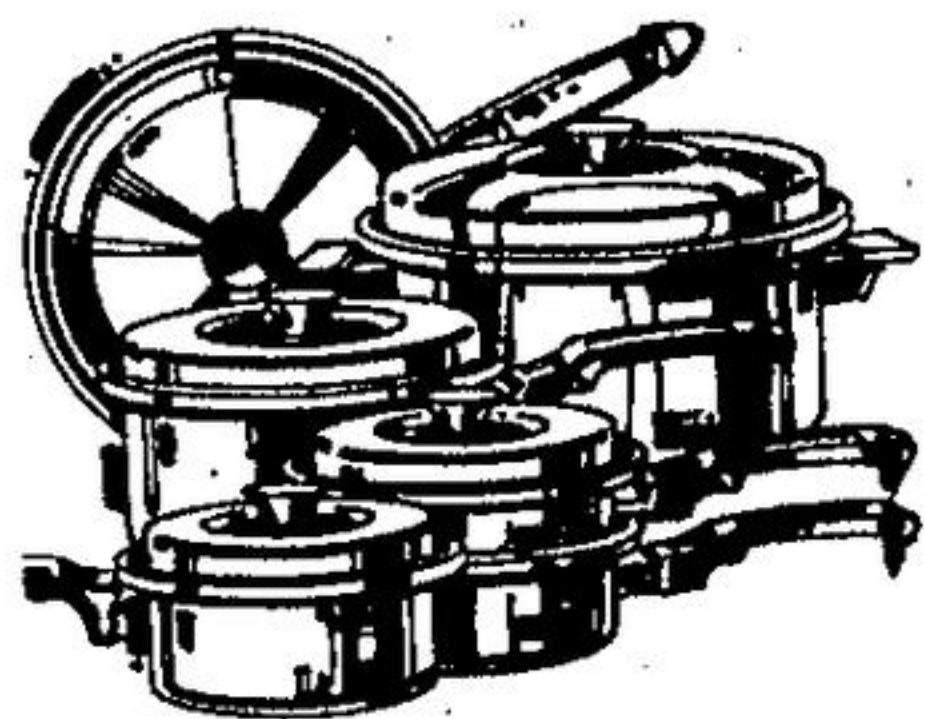

4⁹⁹
per bolt

Top of the Line Quality Paint

Available in oil-base, semi-gloss and latex semi-gloss wall and trim enamel. Guaranteed washable, spot resistant, one coat coverage. 24 decorator colors. Limited quantities.

9⁹⁹
gal.

Housewares and Home Accessories

25% Off
Open Stock Superweight II
Tri-Ply Cookware

11⁹⁹ to 33⁶⁹

	Reg.	Each		Reg.	Each
35 oz. Saucepan/lid	19.99	14.99	82/64 oz. Double Boiler/lid	39.99	29.99
54 oz. Saucepan/lid	21.99	16.49	10" Skillet/lid	32.99	24.69
82 oz. Saucepan/lid	24.99	18.69	8" Skillet/lid	27.99	20.99
120 oz. Saucepan/lid	29.99	22.49	10" Steamer/strainer	19.99	14.99
300 oz. Saucepan/lid	44.99	33.69	7 3/4" Steamer/strainer	15.99	11.99

Good Buy! 3-Shelf Unit

Shelf unit has walnut woodgrain finish. Steel. Size 24" x 24" x 10".

6⁹⁹

Save \$40 'Cometa'
40 pc. Stoneware Set

Dark brown circular pattern with orange band. 8-place settings of dinner plate, bread/butter plate, bowl, cup and saucer.
Reg. 99.98.