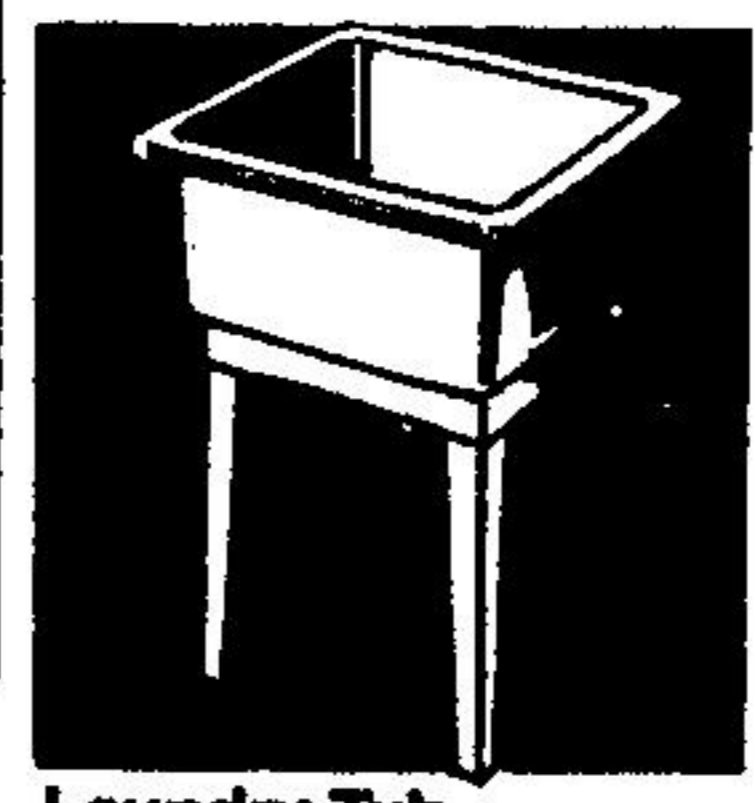

444
Beaver's Reg. 6.29

Ventilating Fan

Bathroom exhaust fan with welded steel housing. Brushed aluminum grill. C.S.A. approved. 110/120 V. 50 C.F.M.

Save 3.50

999
Beaver's Reg. 13.49

Laundry Tub

Single tub with ledge to mount deck-mounted tray faucet. 20 imp. gallon capacity.

17.95
Laundry Faucet 18.49

Medicine Cabinet

Surface mount medicine cabinet with 11 1/8" x 17 1/2". Attractive and economical.

Beaver's Reg. 7.95
6.99

Compare Our Prices

Fluorescent Fixtures

A great idea for bathroom or kitchen! Choose from single or double fluorescent fixtures. Rapid start. Wrap-around fixture has white baked enamel finish with wrap-around acrylic lens.
40 watt 48" Bulb99¢