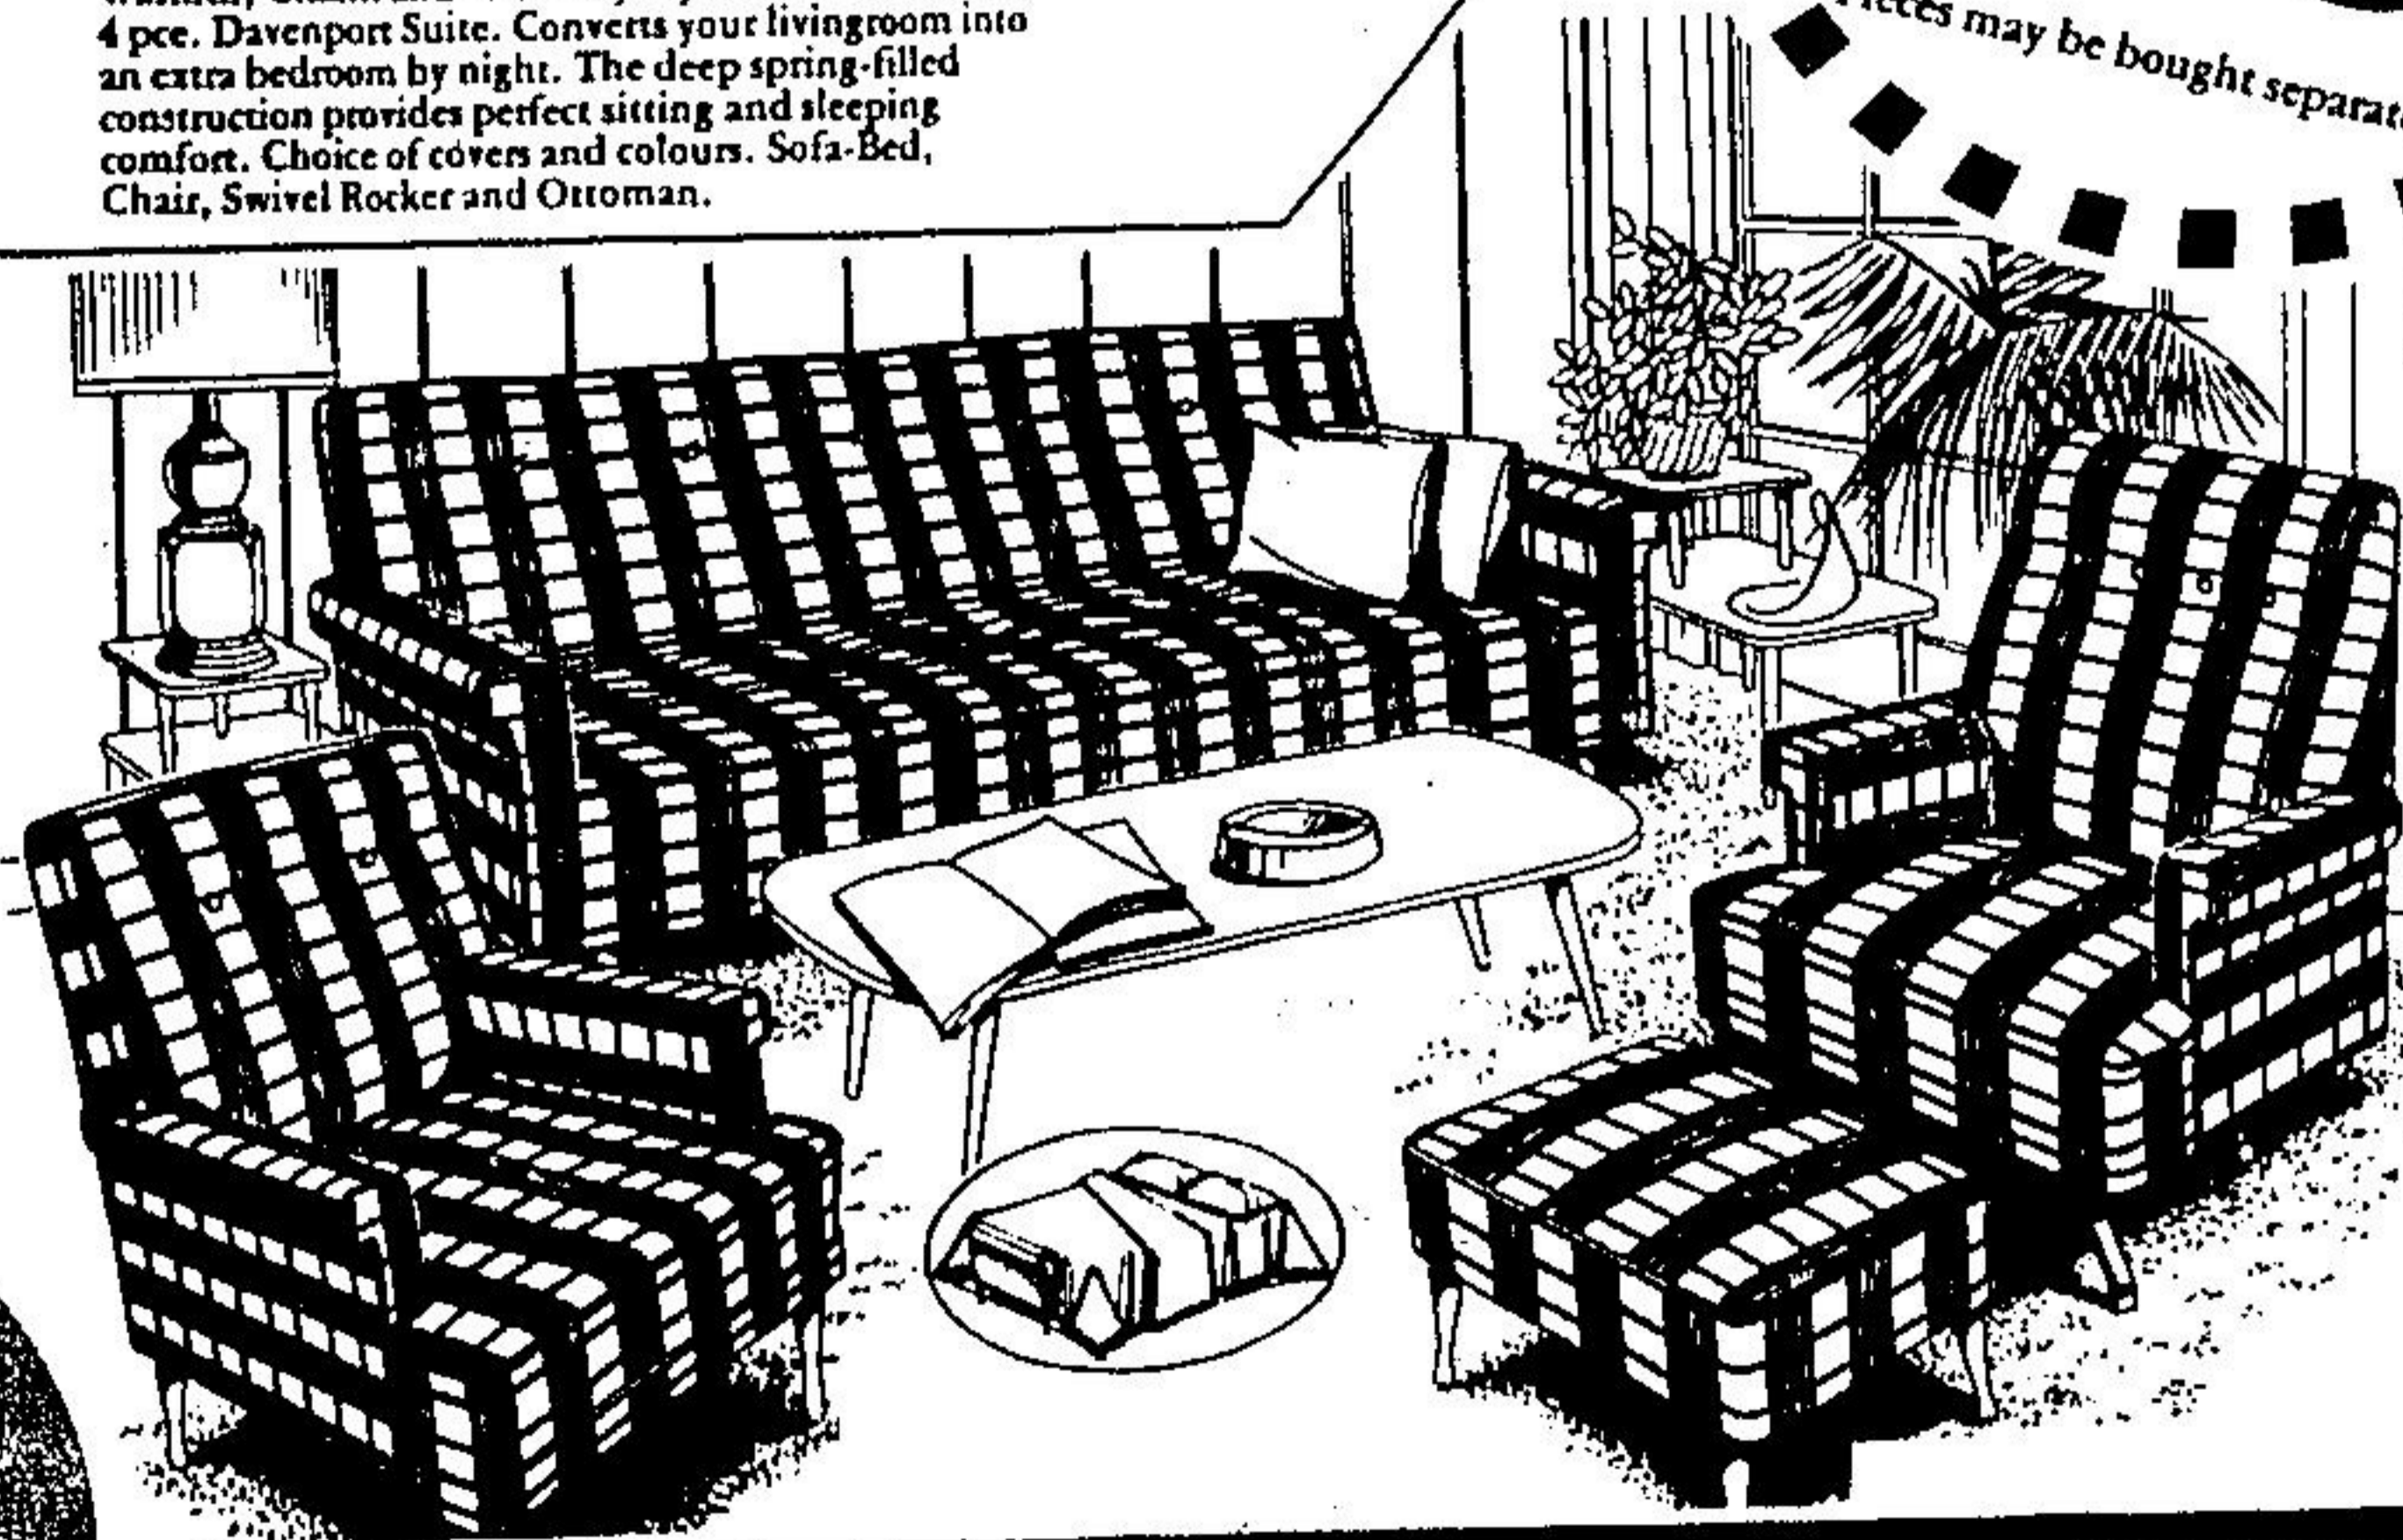

**ONCE A YEAR ONLY!
OUTSTANDING SAVINGS ON 4
PIECE LIVINGROOM GROUPINGS**

4 pce. Chesterfield Grouping for luxurious lounging:
Smart, modern lines makes this 4 pce. Livingroom ensemble
a stand out in your home. Sofa and Chair feature
reversible zippered cushions. Hardwood frames. No-Sag
springs for added comfort. 100% Polypropylene cover.
Choice of colours. Sofa, Chair, Swivel Rocker and Ottoman.

YOUR CHOICE →

4 pce. Sofa-Bed Group . . . for sitting and sleeping comfort:
Warmth, Charm and versatility is yours with this smart
4 pce. Davenport Suite. Converts your livingroom into
an extra bedroom by night. The deep spring-filled
construction provides perfect sitting and sleeping
comfort. Choice of covers and colours. Sofa-Bed,
Chair, Swivel Rocker and Ottoman.

4 pce.
\$ 299.
Pieces may be bought separately.

EASY CREDIT TERMS—6 MONTHS INTEREST FREE—FAST DELIVERY
WIN \$1000.00 IN GOLD
ASK OUR SALESMEN FOR DETAILS—GUELPH WAREHOUSE FURNITURE
HURRY IN TODAY