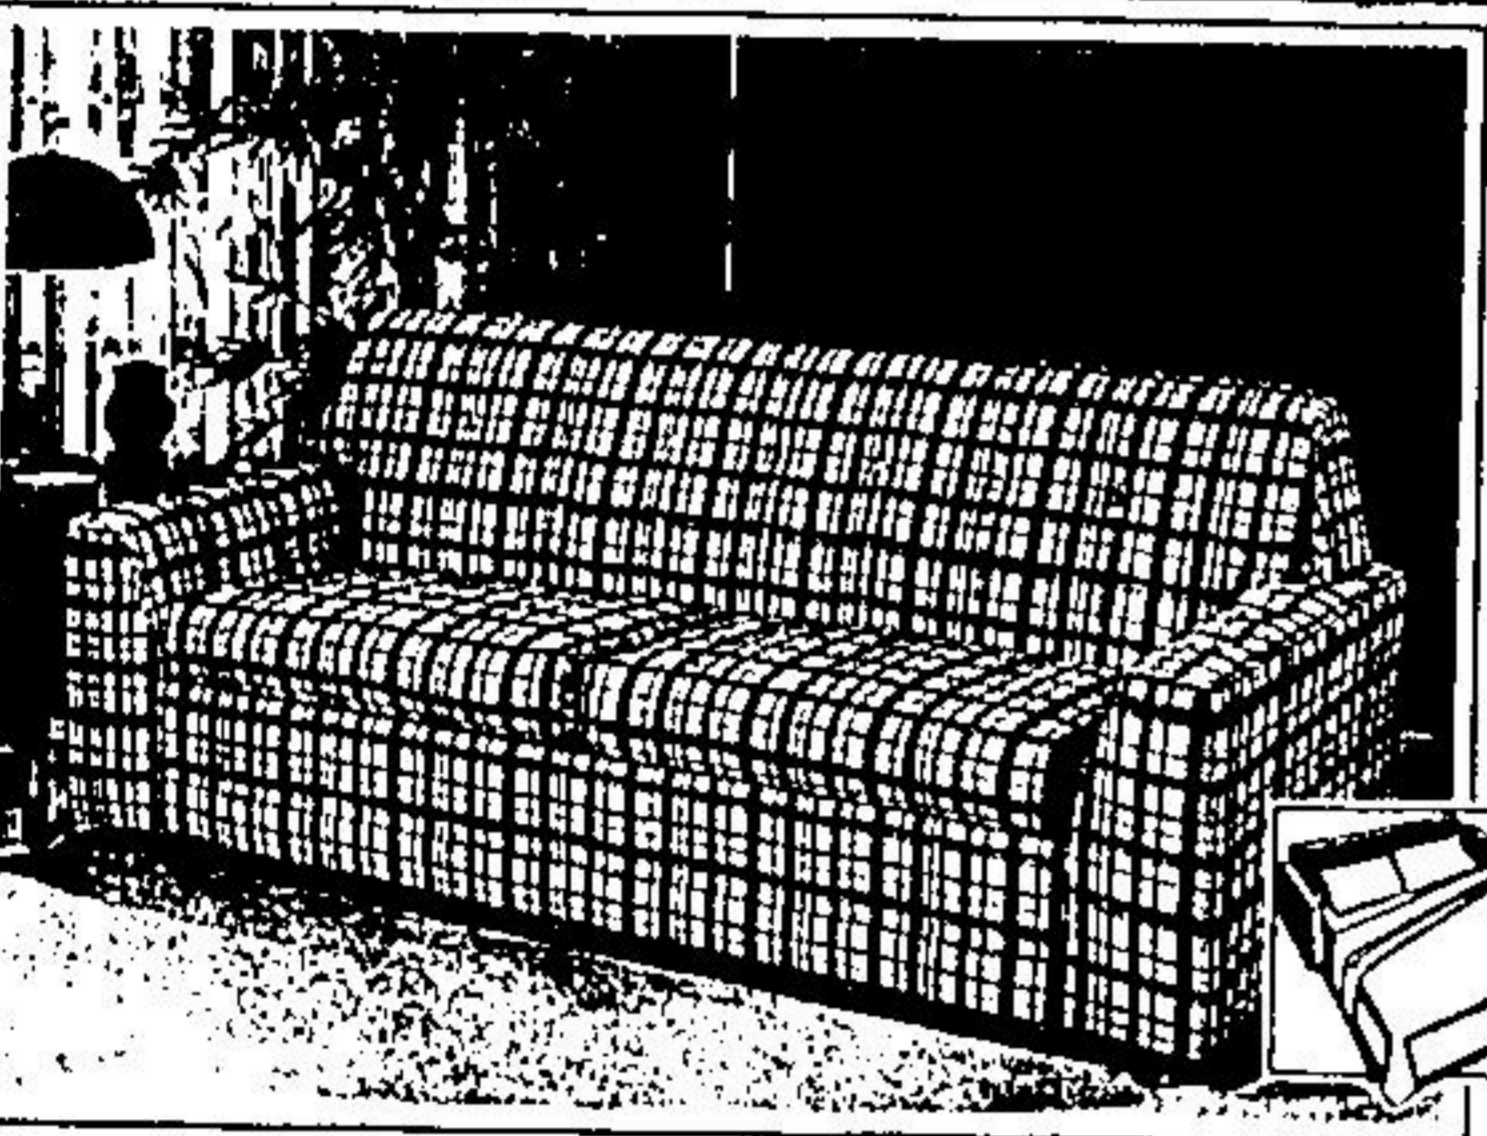

**2 PC. LIVING ROOM - DEN
DAVENPORT AND CHAIR**

Deep foam leather-look vinyl, tufted seat and back. Beauty, comfort and value all packaged together at a saving. Sofa by day—bed at night. Storage compartment for your linens and blankets. Choice of colours in a heavy duty expanded vinyl or 100% Herculon (Olefin).

\$ 399.

2 pc. Set

**DOUBLE-DUTY-
CONVERTIBLE SLEEP-
SOFAS - REDUCED**

Comfortable to look at. Comfortable to sit in. Comfortable to sleep in. Modern styling with front casters and thick reversible cushions. TV. Headrest, Superb mattress. Herculon fabric. Choice of decorator colours. Matching arm chair at extra cost.

\$ 329.

**MODERN 4 PCE. GROUP
WITH SWIVEL ROCKER.**

Expect compliments galore with this super grouping, featuring long-wearing olefin cover. Foam-padded rolled arms, reversible cushions. Ball casters. Includes sofa, chair, swivel rocker & ottoman.

\$ 549.

Pieces may be bought separately.

**DOUBLE-DUTY
CONVERTIBLE SLEEP-
SOFAS - REDUCED**

Converts from a charming sofa to a comfortable bed, sleeping 2 in minutes. Reversible foam cushions. Tilt action for easy cleaning. Choice of 100% Herculon covers and colours. Matching arm chair is available at extra cost.