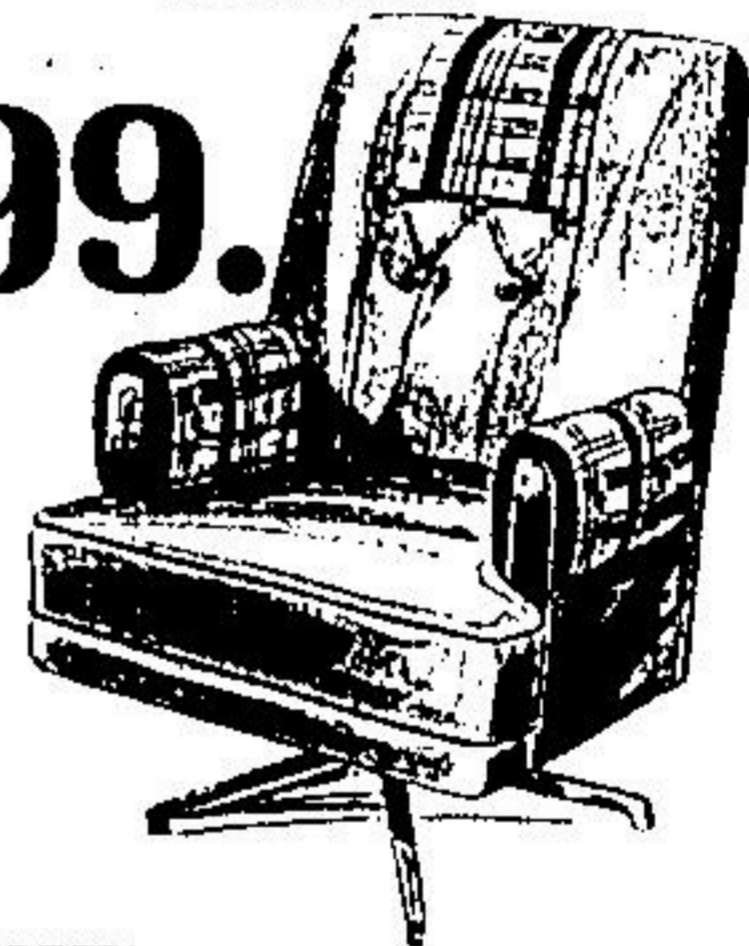

MODERN SWIVEL ROCKER

Hi-Back with foam padded saddle arms and protective head rest. Rocking and swivel action. Will turn a full circle. Heavy padded backs and seats over No-Sag springs for added comfort. Selection of Fabrics.

**EASY CREDIT TERMS
6 MONTHS INTEREST FREE
FAST DELIVERY**

**WIN $1000.00
IN GOLD**

Ask our salesmen for details
**GUELPH WAREHOUSE
FURNITURE**
Hurry in Today