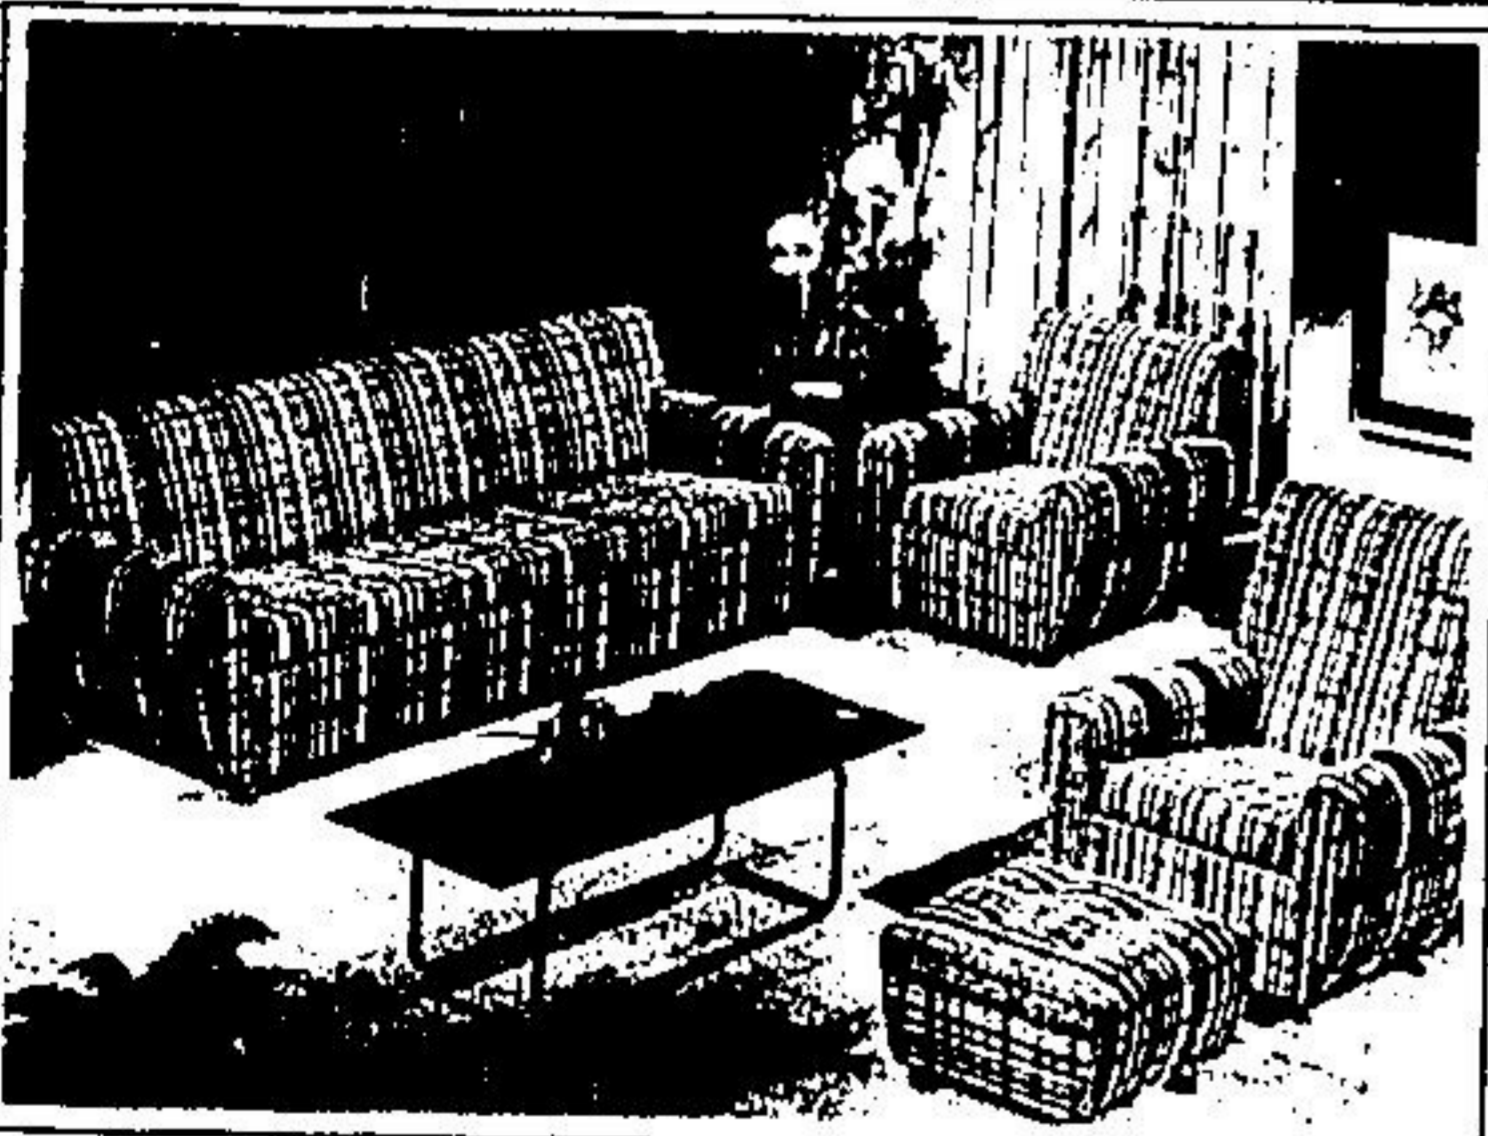

**2 PC. LIVING ROOM - DEN
DAVENPORT AND CHAIR**

Deep foam leather-look vinyl, tufted seat and back. Beauty, comfort and value all packaged together at a saving. Sofa by day—bed at night. Storage compartment for your linens and blankets. Choice of colours in a heavy duty expanded vinyl or 100% Herculon (Olefin).

\$ 399.

2 pc. Set

**DOUBLE-DUTY-
CONVERTIBLE SLEEP-
SOFAS - REDUCED**

Comfortable to look at. Comfortable to sit in. Comfortable to sleep in. Modern styling with front casters and thick reversible cushions. TV. Headrest, Superb mattress. Herculon fabric. Choice of decorator colours. Matching arm chair at extra cost.

\$ 329.

**MODERN 4 PCE. GROUP
WITH SWIVEL ROCKER.**

Expect compliments galore with this super grouping, featuring long-wearing olefin cover. Foam-padded rolled arms, reversible cushions. Ball casters. Includes sofa, chair, swivel rocker & ottoman.

\$ 549.

Pieces may be bought separately.

**DOUBLE-DUTY
CONVERTIBLE SLEEP-
SOFAS - REDUCED**

Converts from a charming sofa to a comfortable bed, sleeping 2 in minutes. Reversible foam cushions. Tilt action for easy cleaning. Choice of 100% Herculon covers and colours. Matching arm chair is available at extra cost.