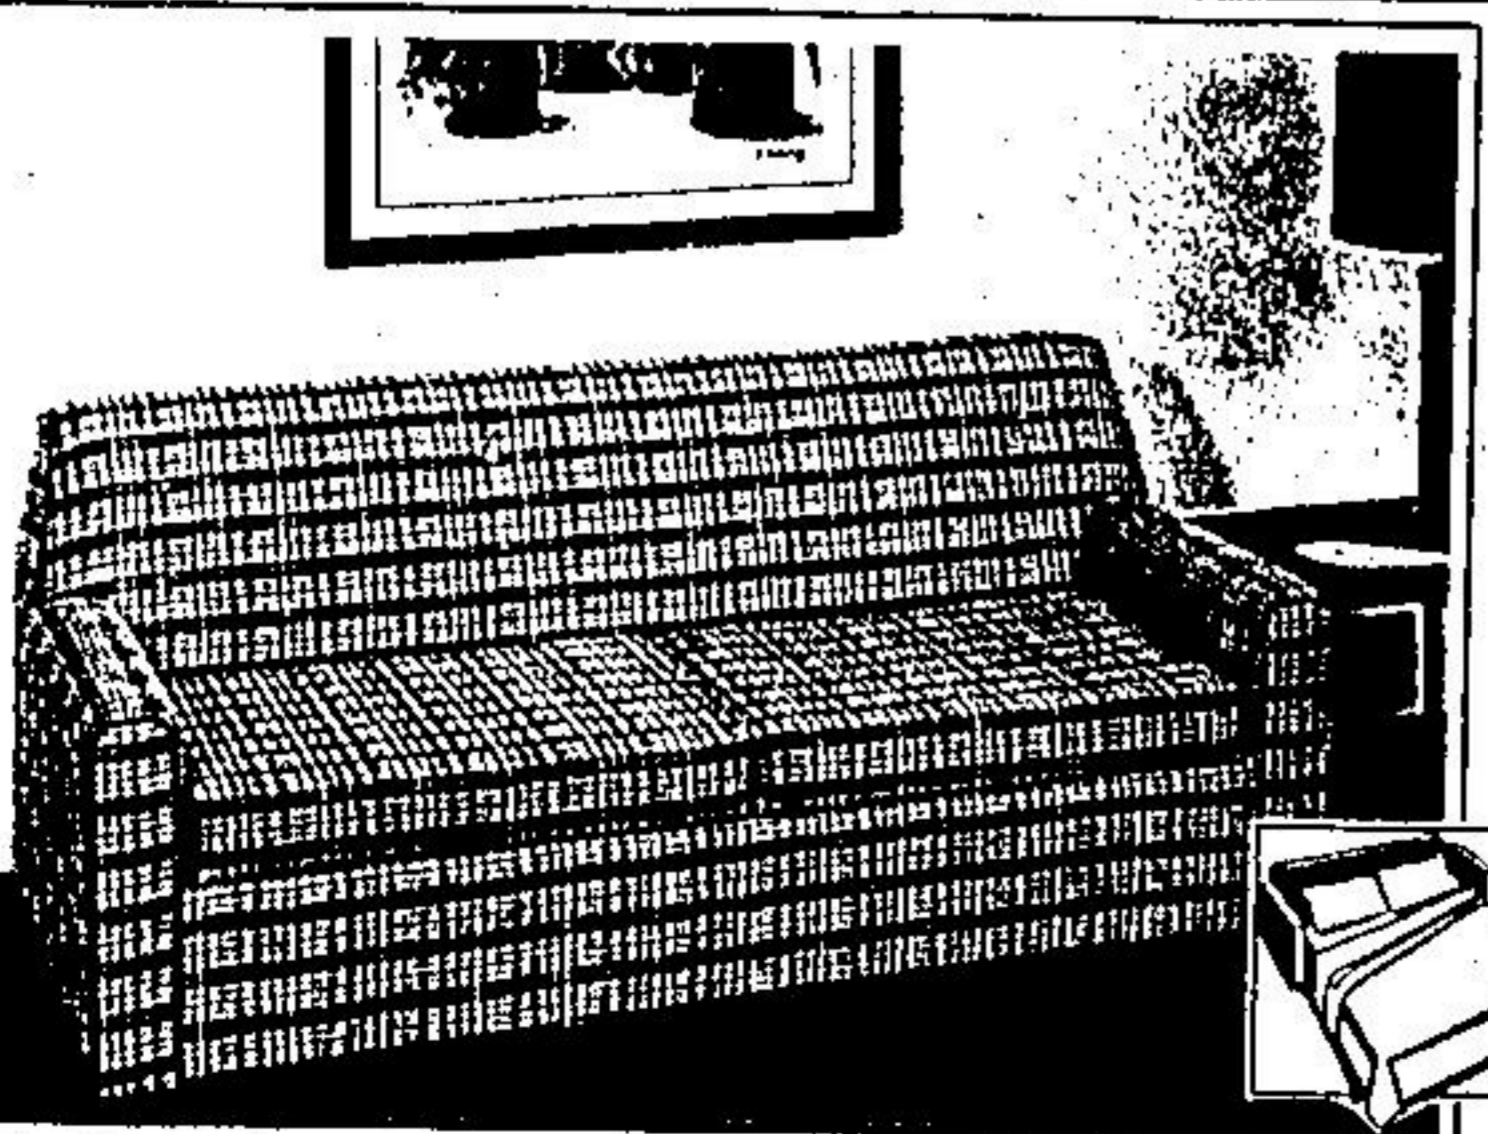

\$ 399.

2 pc. Set

**DOUBLE-DUTY-
CONVERTIBLE SLEEP-
SOFAS - REDUCED**

Comfortable to look at. Comfortable to sit in. Comfortable to sleep in. Modern styling with front casters and thick reversible cushions. TV. Headrest, Superb mattress. Herculon fabric. Choice of decorator colours. Matching arm chair at extra cost.

\$ 329.

**MODERN 4 PCE. GROUP
WITH SWIVEL ROCKER.**

Expect compliments galore with this super grouping, featuring long-wearing olefin cover. Foam-padded rolled arms, reversible cushions. Ball casters. Includes sofa, chair, swivel rocker & ottoman.

\$ 549.

Pieces may be bought separately.

**DOUBLE-DUTY
CONVERTIBLE SLEEP-
SOFAS - REDUCED**

Converts from a charming sofa to a comfortable bed, sleeping 2 in minutes. Reversible foam cushions. Tilt action for easy cleaning. Choice of 100% Herculon covers and colours. Matching arm chair is available at extra cost.