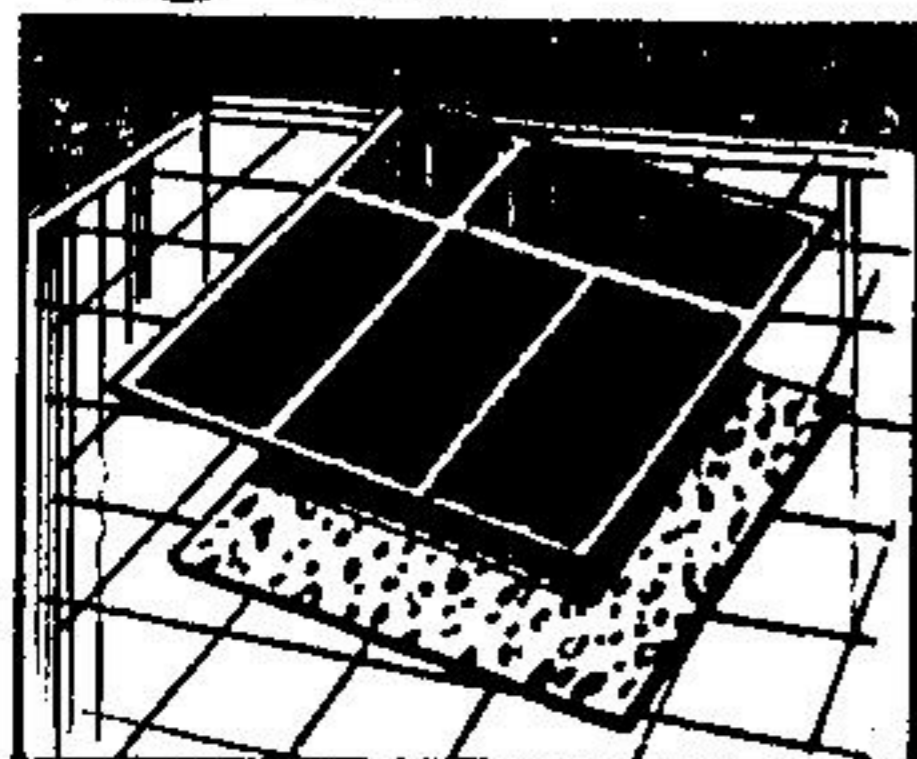

BEAVER

Attractive and Rugged Freeway Carpeting

Freeway is rugged polypropylene carpet with a "comfort" backing for easy walking. It's an ideal carpet for your rec room, family room, den or hallway. Freeway is available in several colours to go with your decor. Just snip and fit Freeway to fit. 12' wide.

279

Sq. Yd.

Beaver's Reg. 3.29

Visit Beaver For Super Carpeting Values In A Variety Of Designs

Barwood Floors

Ready-to-finish parquet wood flooring. Easy to install, easy to finish. Oak

16⁹⁹ 20sq. ft.

Beaver's Reg. 19.99

Imperial Accotone

Here's the answer to floor areas, it's tough flooring with a cushioned vinyl layer for under-foot comfort. Natural high gloss finish.

3⁹⁹ Beaver's Reg. 4.59
Sq. Yd. In Stock Colours.

10% Off CUSTOM KITCHENS

Ask for details at your nearby
Beaver Home Centre

Place N' Press Tile

Elegantly designed floor tiles with easy to use self-adhesive back—Just place and press! Each tile is 12" x 12". Several patterns.

3²⁹