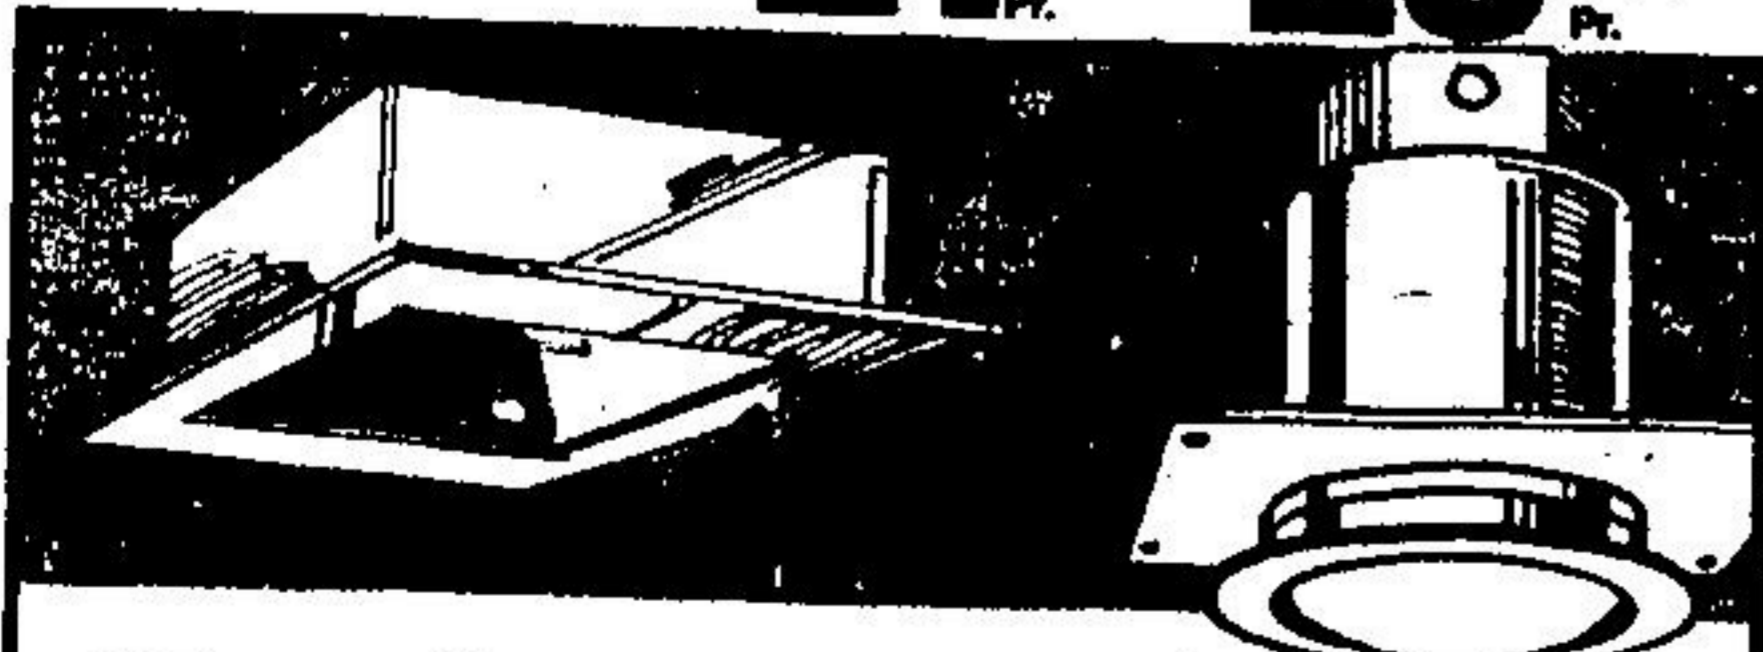

BEAVER

Complete Your Rec Room Or Family Room With A Beautiful Sand Ranchyde Two Piece Bar Set!

An impressive looking bar set covered in durable Sand Ranchyde washable vinyl. Has Butcher Block look on top, sides and base. Foam padded front and armrest, chrome foot rest. It's equipped with two handy storage shelves, too! The set includes one straight section (40" x 18" x 41"H) and curved section, (52" x 18" x 41"H). It's a beautiful set to have for all your home entertaining.

269⁹⁵ Set

Beaver's Reg. 324.98

Matching Bar Stool With Chrome Tubular Legs And Padded Seat **32⁹⁹**

Early American Beams With Walnut Finish

The rustic look of yesteryear is captured in these beams. Made of self-extinguishing urethane in a dark Walnut finish. 8 ft. long.

152 584

to Beaver's Reg. 1.69 to 6.49

8" Recess Fixture

Has 8" square housing. White trim, flat glass.

795

Beaver's Reg. 9.89

5 1/2" Recess Fixture

Round recess light fixture with 54" leads. Baked white trim