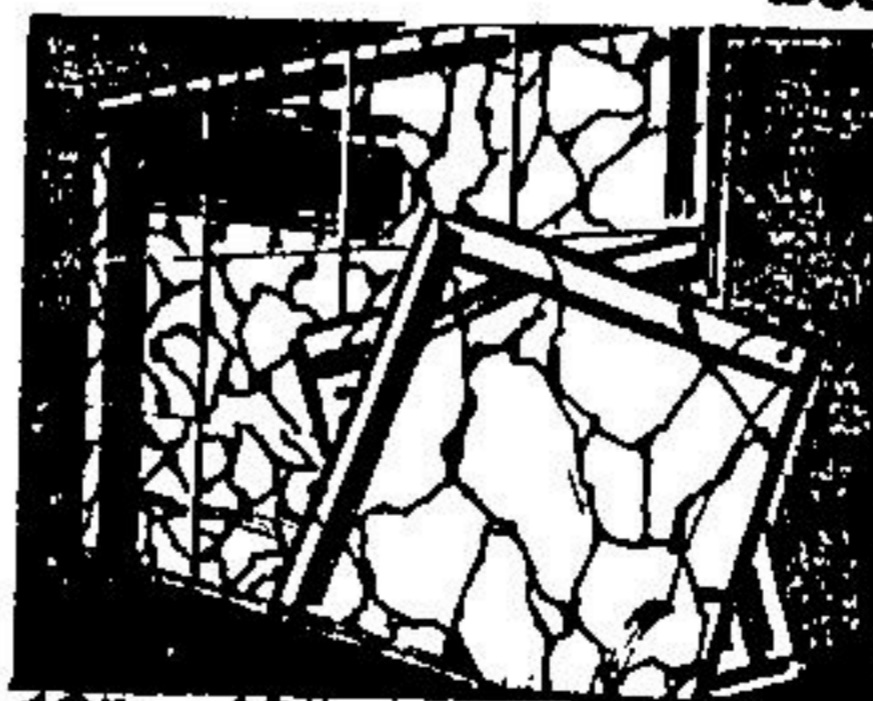

BEAVER

Complete Your Rec Room Or Family Room With A Beautiful Sand Ranchyde Two Piece Bar Set!

An impressive looking bar set covered in durable Sand Ranchyde washable vinyl. Has Butcher Block look on top, sides and base. Foam padded front and armrest, chrome foot rest. It's equipped with two handy storage shelves, too! The set includes one straight section (40" x 18" x 41"H) and curved section, (52" x 18" x 41"H). It's a beautiful set to have for all your home entertaining.

269⁹⁵ Set

Beaver's Reg. 324.98

Matching Bar Stool With Chrome Tubular Legs And Padded Seat **32⁹⁹**

Early American Beams With Walnut Finish

The rustic look of yesteryear is captured in these beams. Made of self-extinguishing urethane in a dark Walnut finish. 8 ft. long.

152 584

to Beaver's Reg. 1.69 to 6.49

8" Recess Fixture

Has 8" square housing. White trim, flat glass.

795

Beaver's Reg. 9.89

5 1/2" Recess Fixture

Round recess light fixture with 54" leads. Baked white trim

544

Beaver's Reg. 7.89

12" x 12" Mirror Tiles

Beautiful mirror tiles and beauty and the illusion of greater dimension to a room 12 per carton.

899

clear Beaver's Reg. 9.99

1199

Antique Gold Vein Beaver's Reg. 16.97