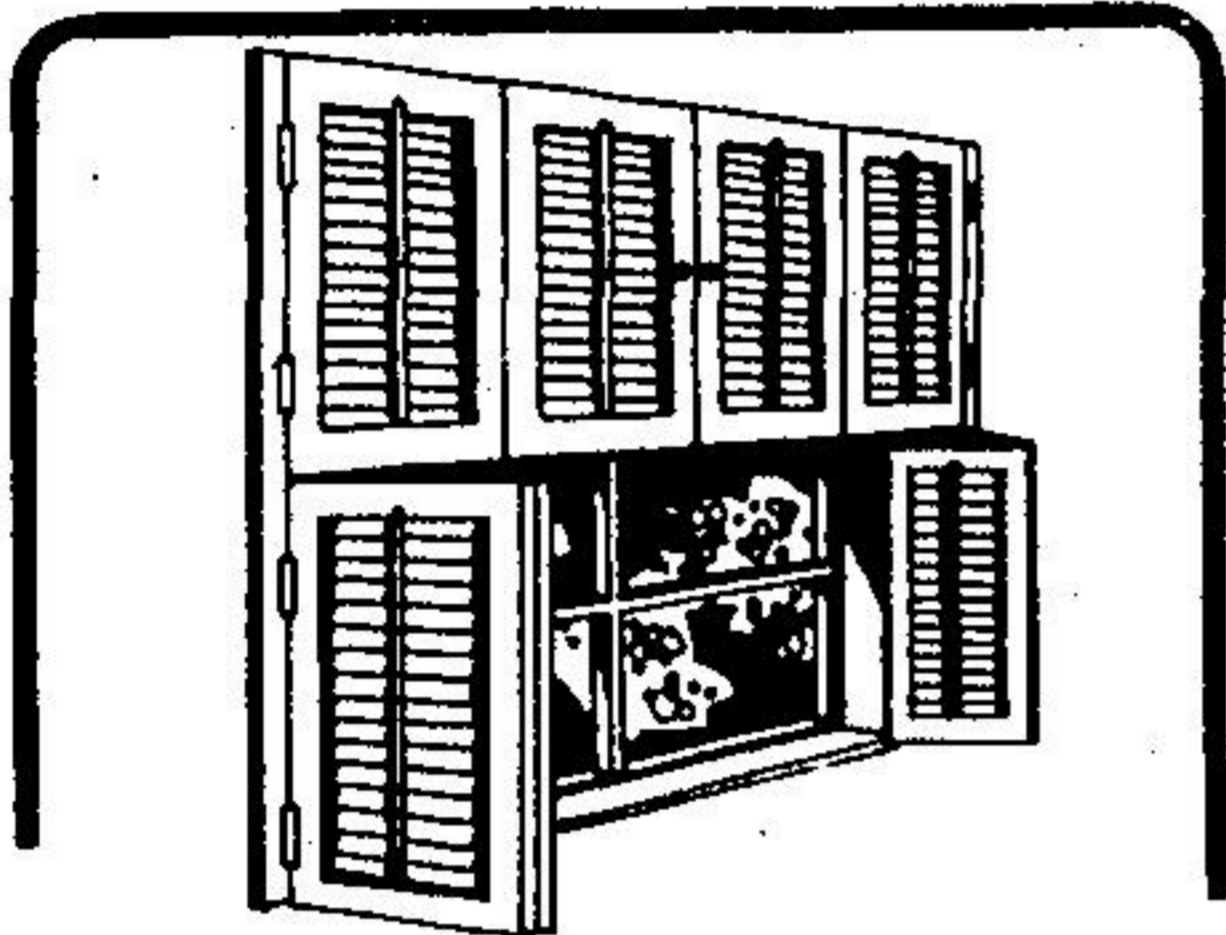

Wood...the beautiful accent for your decor...now at bargain prices.

Interior Pine Decorative Shutters

... Made from 3/4" thick clear pine, with moveable louvred shutters to control the level of light, add a finishing touch to any room. Available in a variety of sizes to fit your needs. Cash & Carry