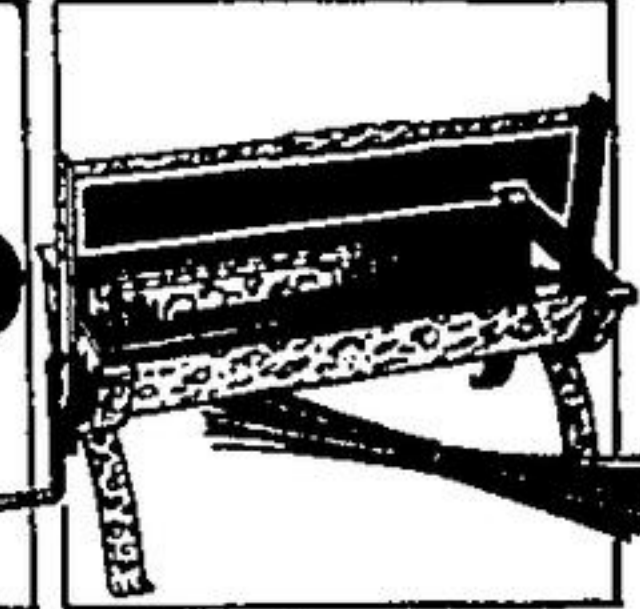

Wood Holder

Beaver's Reg. 14.99
12⁹⁹

Log Roller

Beaver's Reg. 37.99
32²⁹