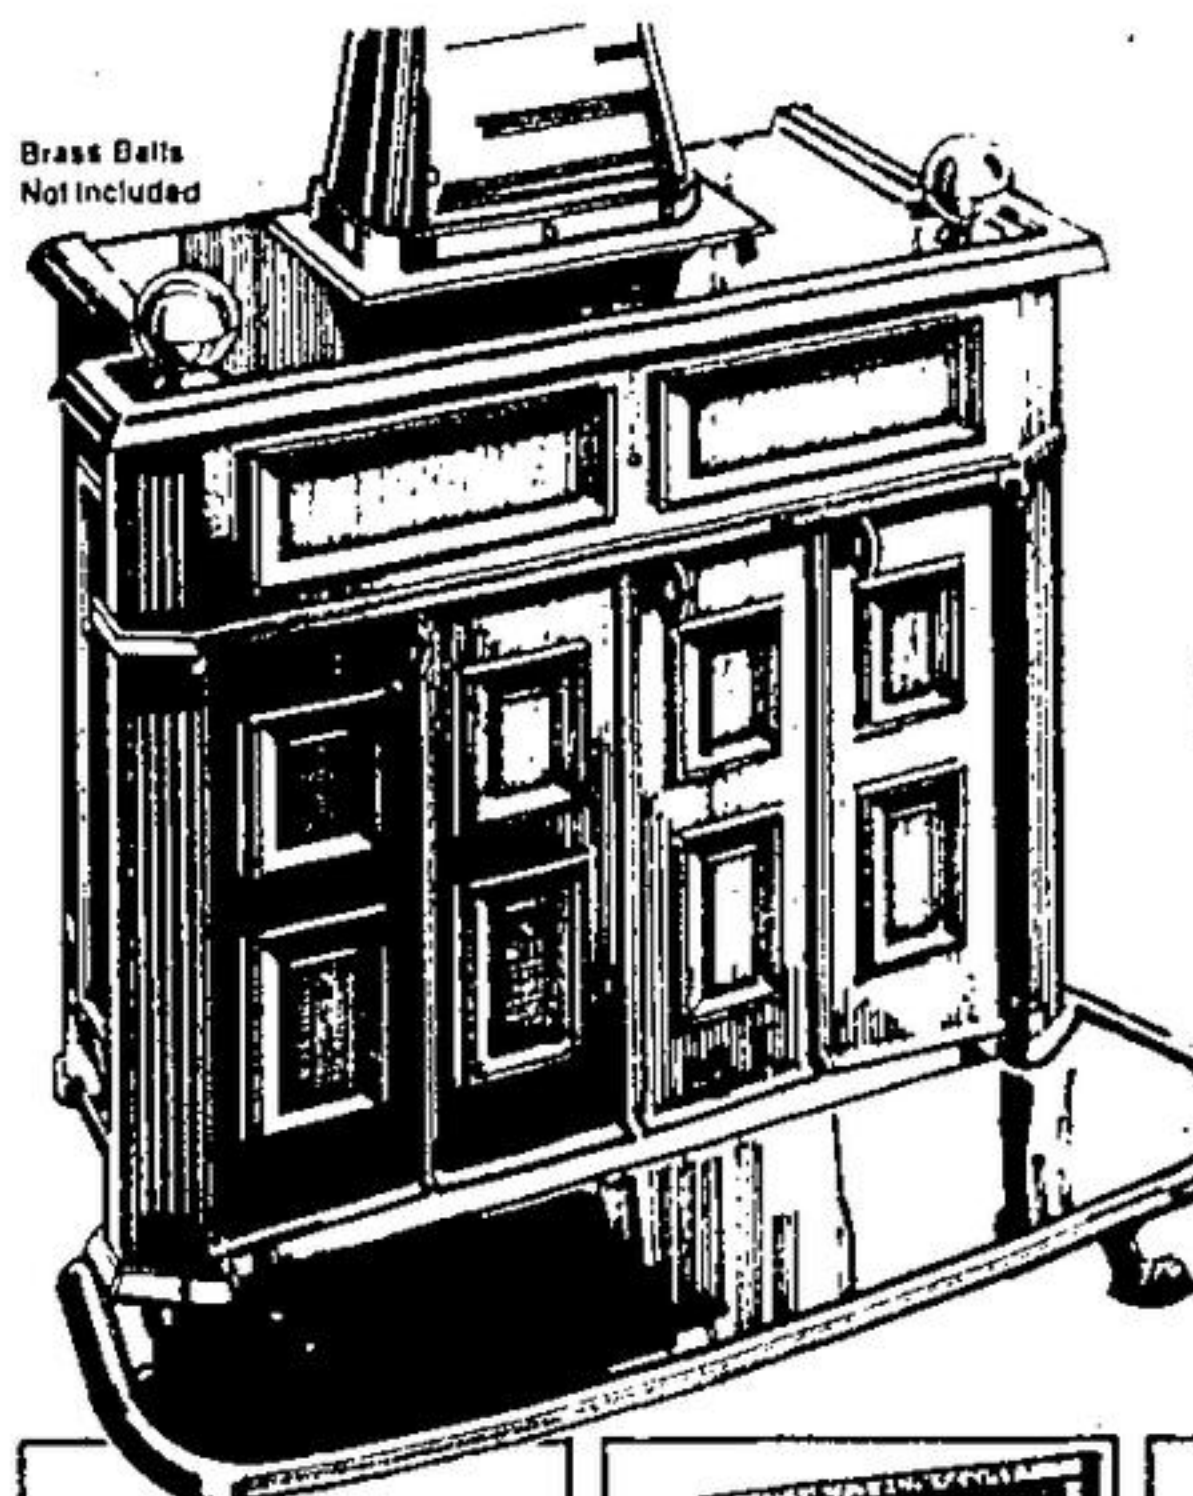

BEAVER

LAST MINUTE GIFT IDEAS

to brighten and warm your home

26" Franklin Fireplace with Grate and Boot

Sturdy cast iron Franklin fireplace in the classic Colonial style. With doors open you have a cozy fireplace; close the doors and your Franklin becomes an efficient heater. Vent to the rear or through the top. Install in existing fireplace or on the hearth.

159⁹⁵
Beaver's Reg. 199.97

Save $40