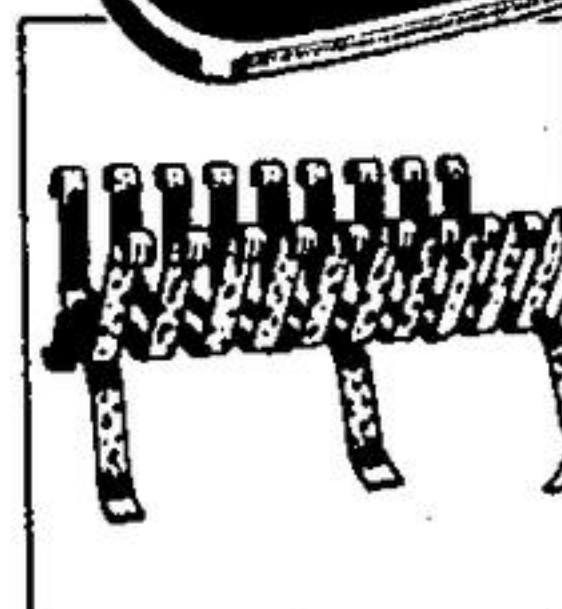

18" Wood Grate

Beaver's Reg. 19.99
16⁹⁹