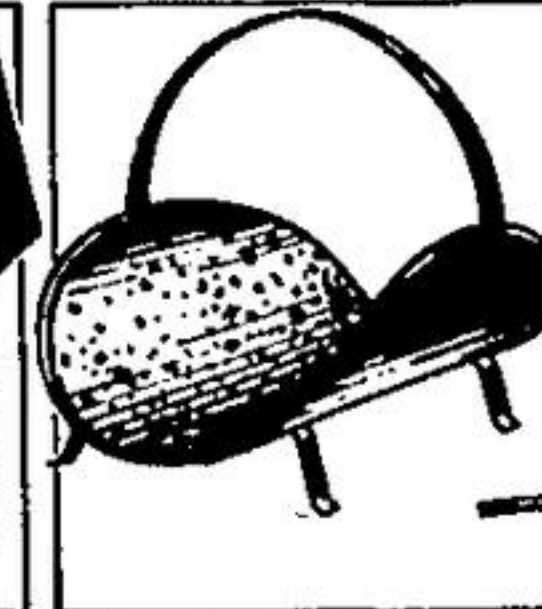

Electric Fireplace

Beaver's Reg. 142.97
119⁹⁹