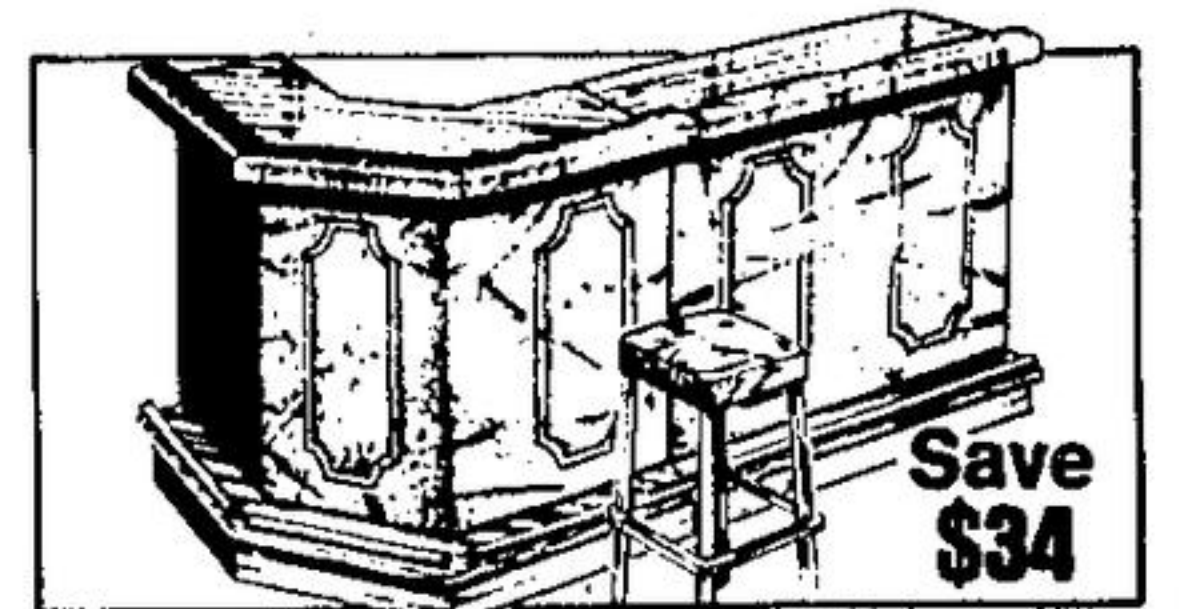

Specially Priced Bar Ensemble

Straight and curved bar sections with butcher-block look on top, base and sides. Padded front and armrest covered in leather look, washable. Ranchyde. 52" curved section, 40" straight section.

269⁹⁵
Beaver's Reg. 303.95
Matching Stools 32.99

Save $34

Durafume Logs
Simply light with a match and you have 2 to 3 hours of bright, colourful flame.

75¢ each