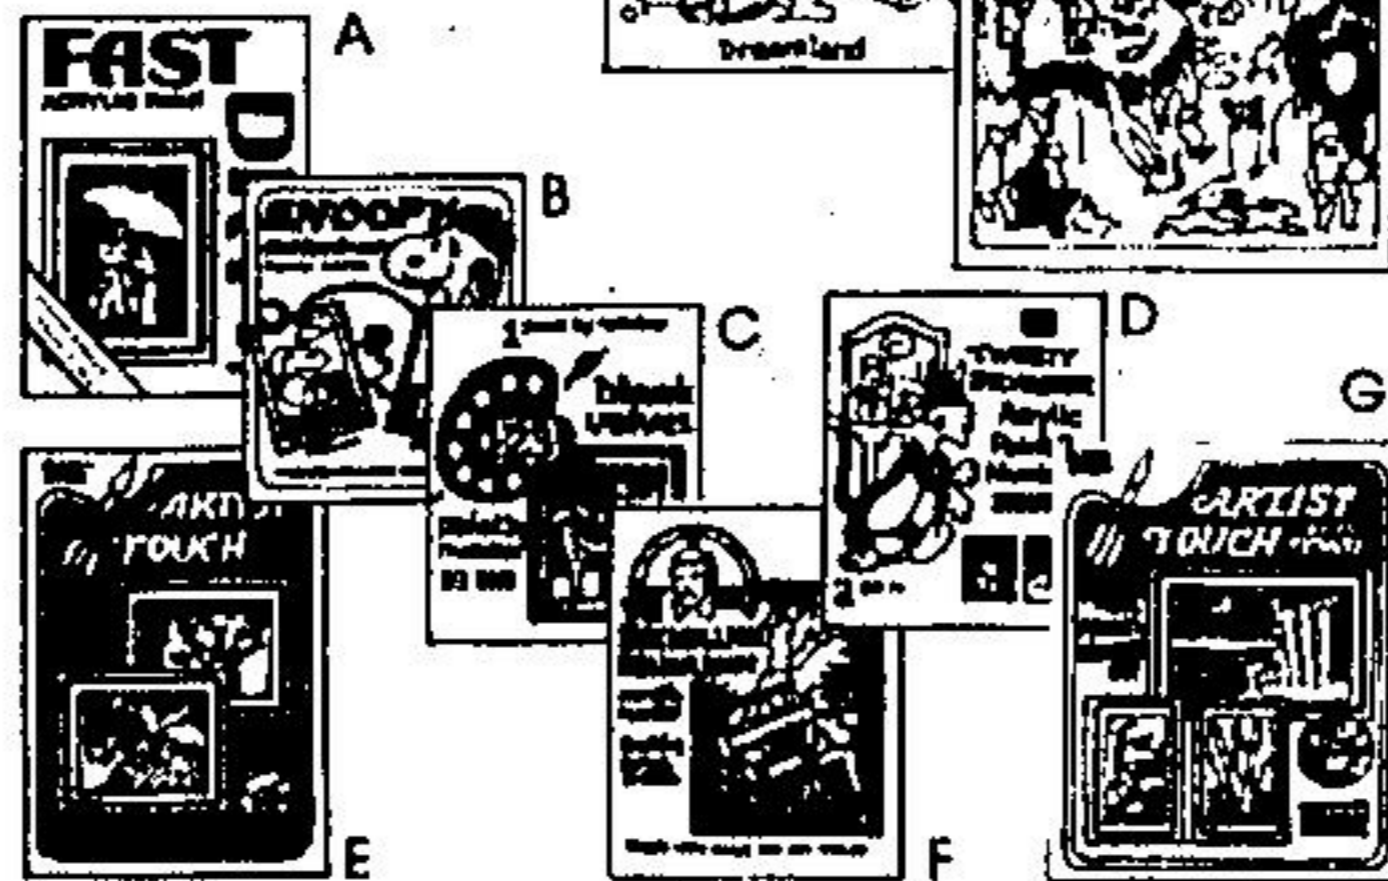

# Christmas at St Clair

**Framed Pub Mirrors (12" x 18")**  
Choose from four attractive mirrors: Coca-Cola, Nostalgia, Players Navy Cut & White Horse Scotch.

**8<sup>99</sup>**

**39<sup>99</sup>**

**Pub Mirror Clocks**  
Three clocks to choose from: Labatt's 50 (16" x 16"), Malson Export (16" x 16") & Coca-Cola (13" x 21") (Battery Included)

**16<sup>99</sup>**

**"Big B" Painter Overalls**  
Your teenager will be right in style with a pair of Painter Overalls (Style M-300)

**Color Doodle Posters for Hours of Fun**  
Choose from four exciting posters. Kit includes One 25" x 38" poster and 12 colour pens

**3<sup>99</sup>**

**3<sup>89</sup>**

**Cork Bulletin Board**  
Cork board, black vinyl moulding, and easy to hang. (18" x 24")

**Easy-to-use Paint by Number Sets**

Here's fun for the entire family. There's over 40 designs to choose from. Here's just a few:

- |                            |                       |                           |                       |
|----------------------------|-----------------------|---------------------------|-----------------------|
| A. Fast Dry-Acrylic (9x12) | <b>4<sup>49</sup></b> | E. Artist Touch (10x14)   | <b>2<sup>99</sup></b> |
| B. Snoopy-Acrylic (8x10)   | <b>4<sup>99</sup></b> | F. Six Million Dollar Man | <b>2<sup>99</sup></b> |
| C. Black Velvet (8x10)     | <b>4<sup>99</sup></b> | G. Artist Touch (16x20)   | <b>7<sup>59</sup></b> |
| D. Authorized Acrylics     | <b>2<sup>49</sup></b> |                           |                       |