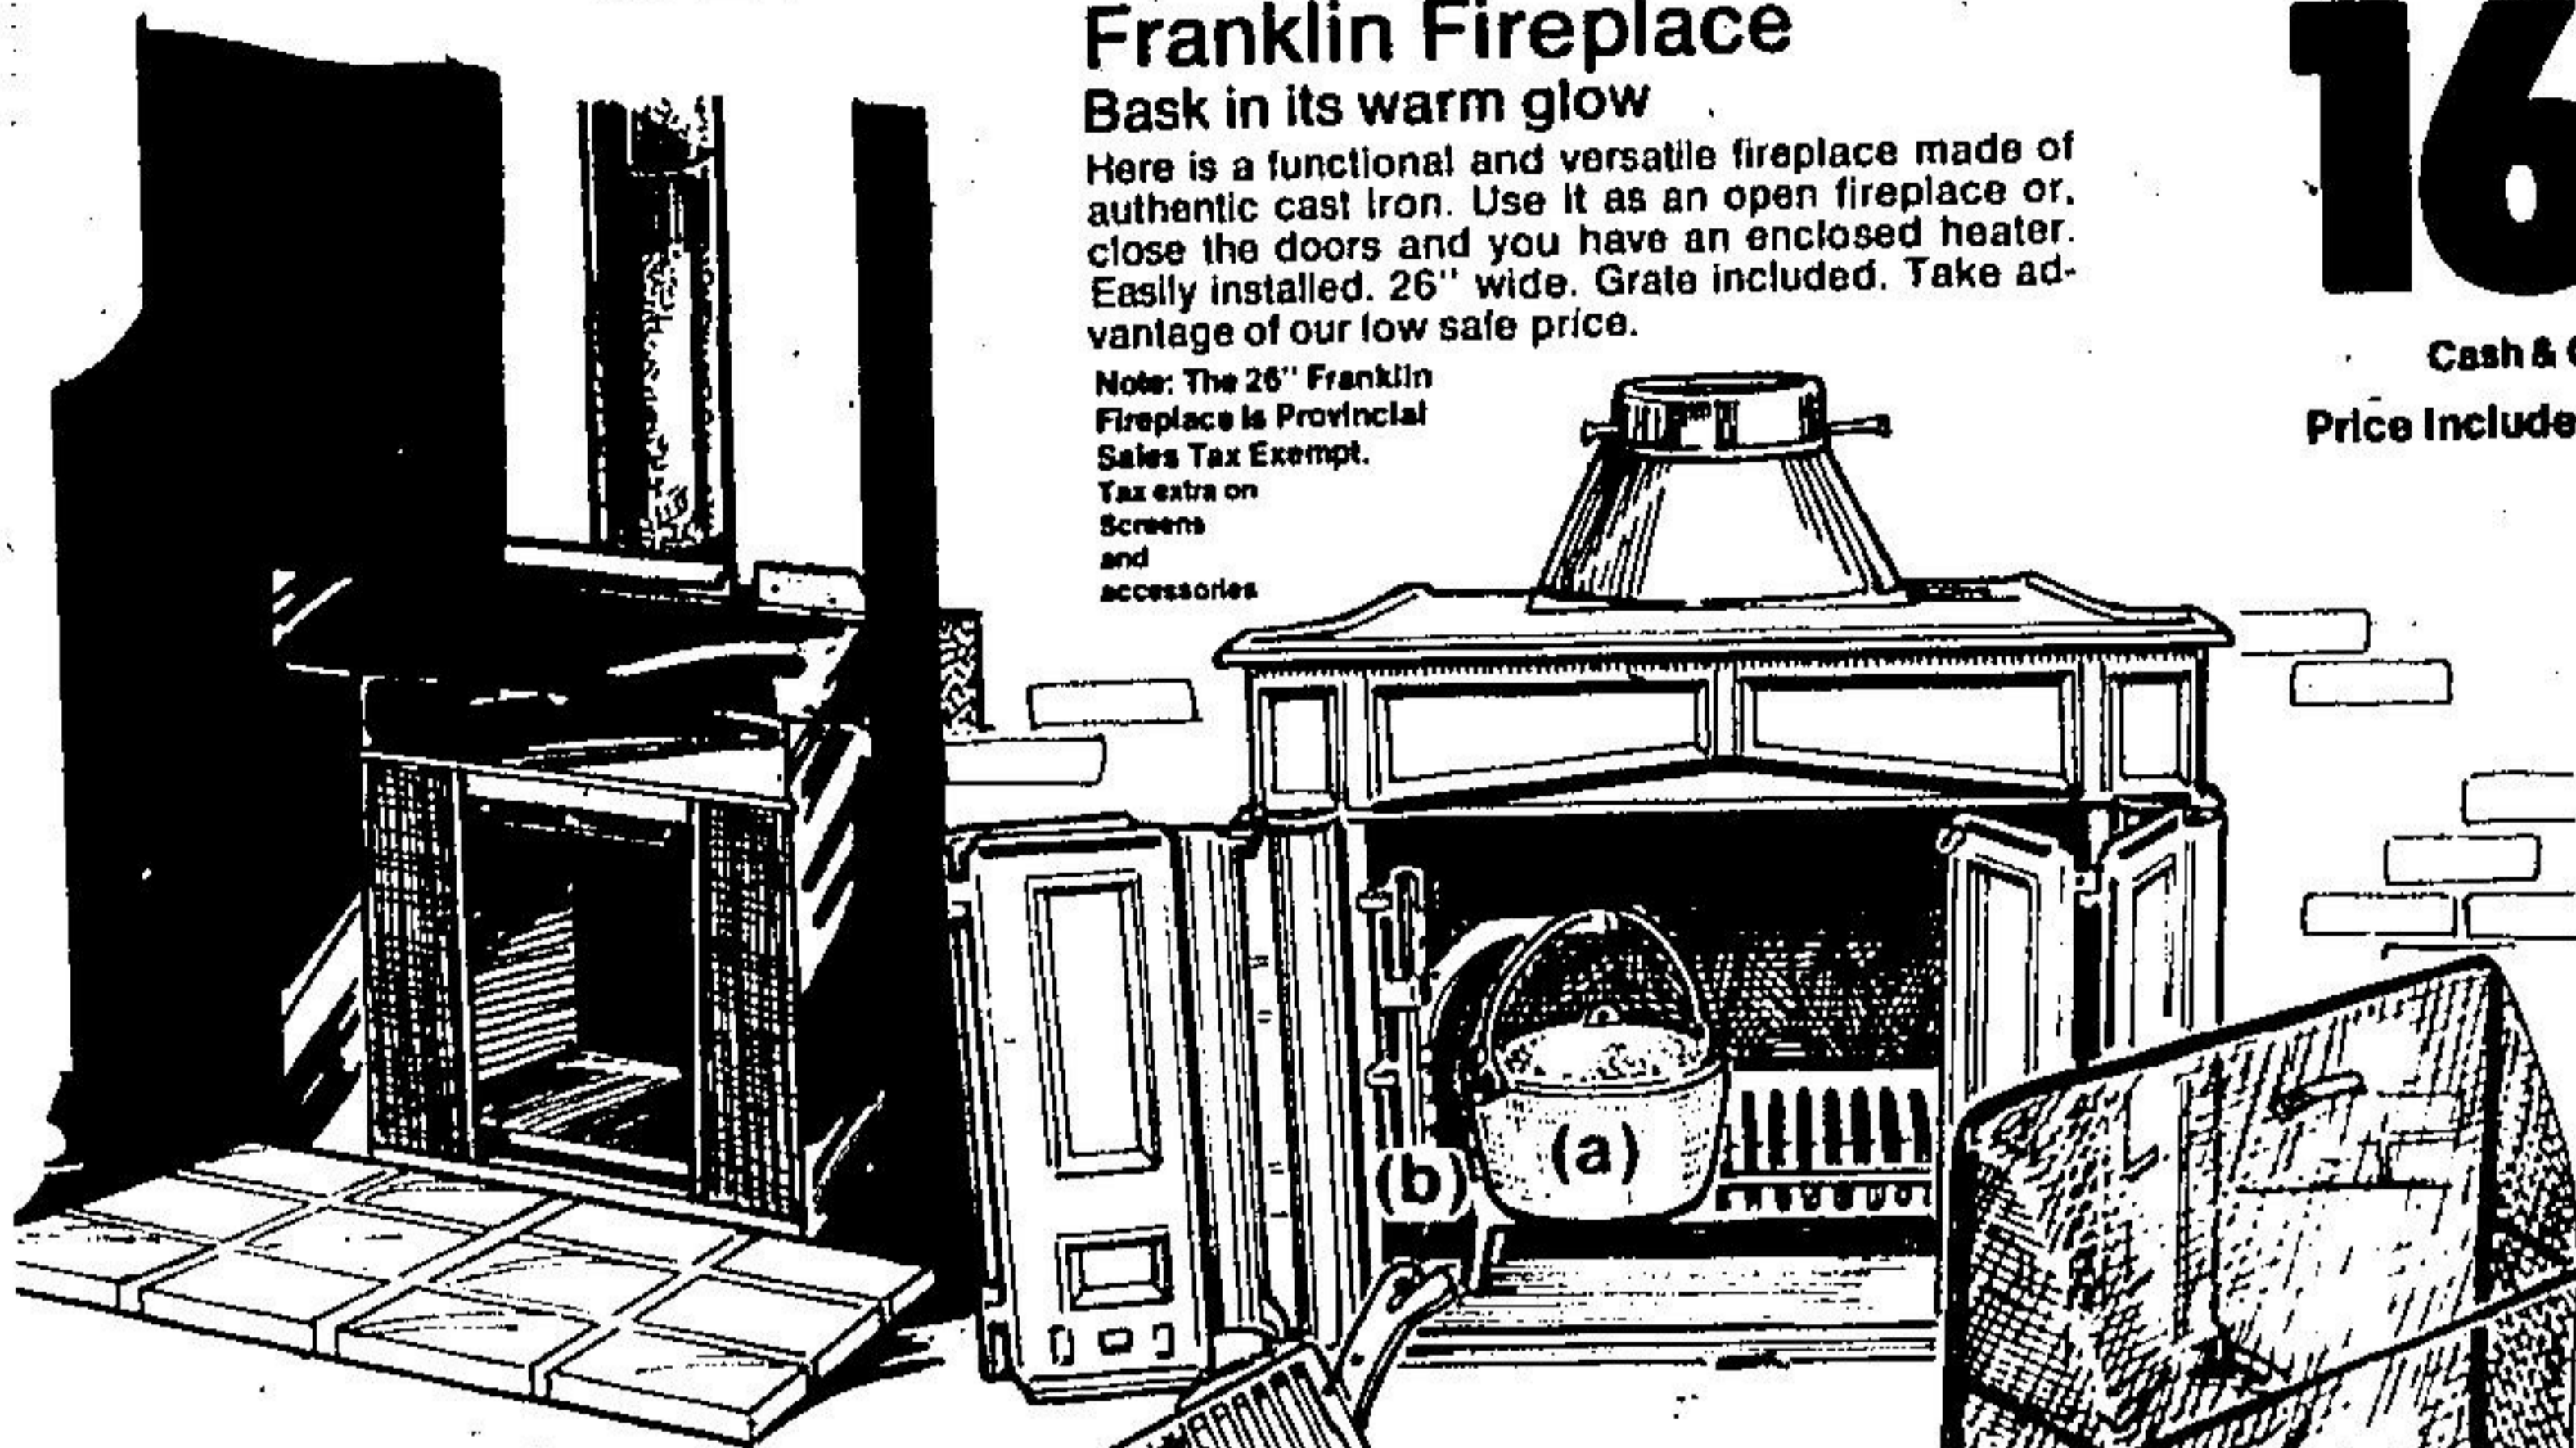

Get the 'inside story' on winter warmth

Franklin Fireplace Bask in its warm glow

Here is a functional and versatile fireplace made of authentic cast iron. Use it as an open fireplace or, close the doors and you have an enclosed heater. Easily installed. 26" wide. Grate included. Take advantage of our low sale price.

Note: The 26" Franklin Fireplace is Provincial Sales Tax Exempt. Tax extra on Screens and accessories

169⁹⁵ each

Cash & Carry

Price Includes Spark screen

3-Piece Accessory Package fits most Franklins

- A. 8" Bean pot with lid
- B. Swing bracket holder for pot or grill
- C. 15" x 10" swing out barbecue grill

ON SALE... **29⁹⁵** 3 pc. pkg.

3 Hour Firelogs

Easy to light — no kindling needed! Produces attractive multi-coloured flames. Cash & Carry Stock up during the sale!

4⁸⁸ case of 6 logs **84^c** each

Fireplace Sets Satin Black Finish

Handsome and useful additions to any fireplace.

Firescreen, 36" wide x 28" high # 720... **27⁵⁰** ea.

4 pc. Fireset 26" high. Stand attractively displays shovel, broom and poker # 744... **29⁸⁸** set

Graceful wood holder 12" x 17" # 102-18... **13⁴⁹** ea.

Swedish Iron Finish

A rich, textured finish that's sure to draw compliments.

Firescreen, 36" wide x 28" high # 335... **34⁹⁵** ea.

4 piece Fireset (as above) # 544... **29⁹⁵** set

Wood holder 15" x 19" # 526... **19⁹⁵** ea.

All Fireplace accessories
Cash & Carry

Heat circulating built-in Fireplace

Install-it-yourself... almost anywhere!

Install a real woodburning, heat producing built-in fireplace at less than half the cost of a masonry fireplace. It is easily framed in directly on wood floors, without special supports and next to combustible materials. The facing materials can be whatever you choose to compliment the fashion theme for your home... panelling, artificial brick, stone or stucco — the possibilities are endless.

ON SALE
Front open design 32" wide opening

369⁹⁵ each

Note: Price includes refractory base and firebrick back... durable sidewalls... high temperature insulation... line mesh pre-pleated firescreen and positive seal damper. Grate and insulated chimney system sold separately. Please allow up to 2 weeks delivery for the grate and chimney.