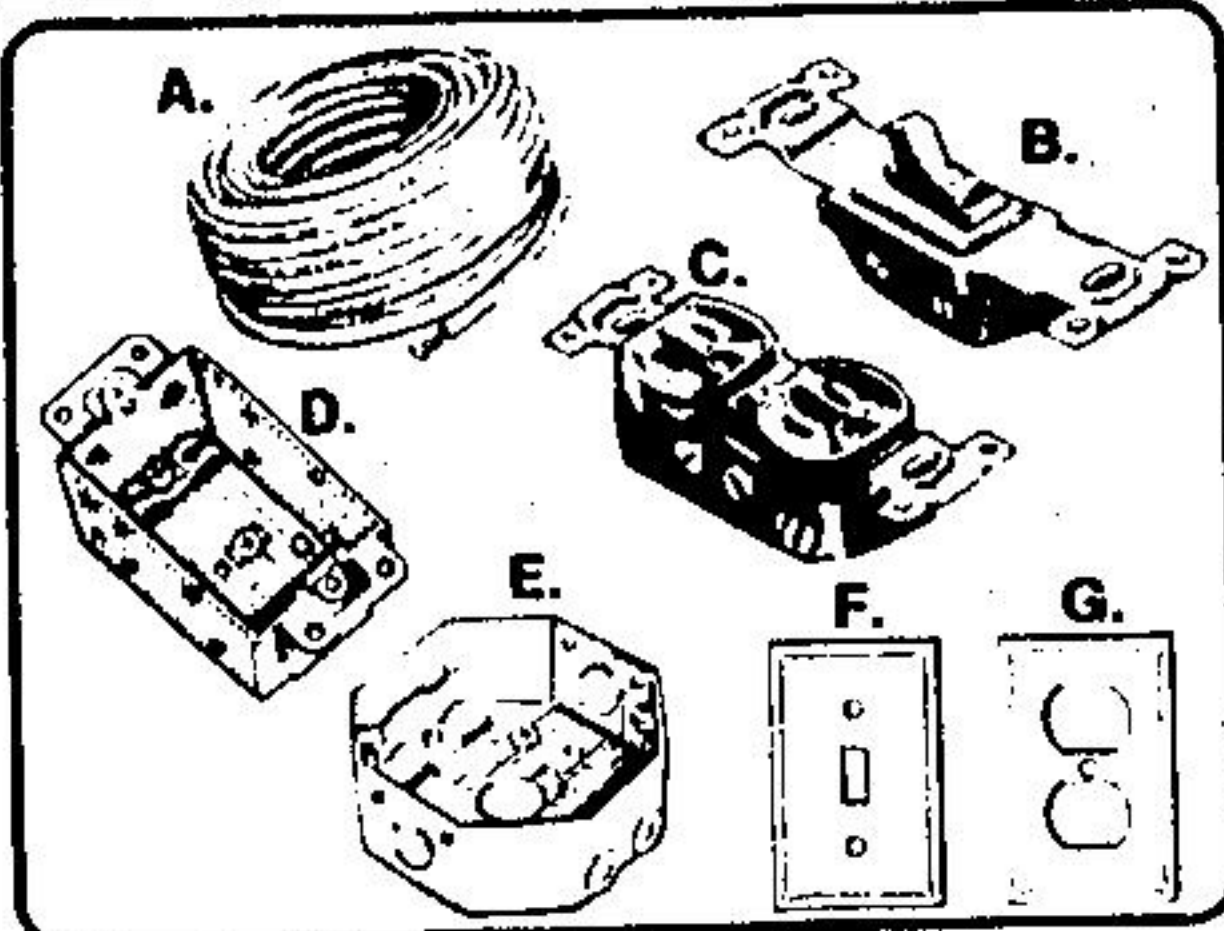

A. Copper wire 14/2 NMD-7 for most home wiring jobs. **Cash & Carry** 250' coll. **9^c** Special..... **9^{ft.}**

B. Flush Toggle Switch single style

Brown..... **48^c**

Ivory..... **50^c**

C. Flush Receptacle, Dual style.

Brown..... **45^c**

Ivory..... **49^c**

D. Metal Switch Box

Regular style With connectors... **59^c**

Shallow style with connectors... **65^c**

E. Octagon Box with connectors... **61^c**

F. Toggle Plate

Brown..... **15^c**

Ivory..... **18^c**

G. Duplex Plate

Brown..... **15^c**

Ivory..... **18^c**

ABS Pipe

Durable, lightweight pipe cements together. Use for drainage from sink, tub, toilet or laundry. Sold in 12' lengths in 2 diameters.

1 1/2"..... **3⁹⁹**

3"..... **10⁹⁹**